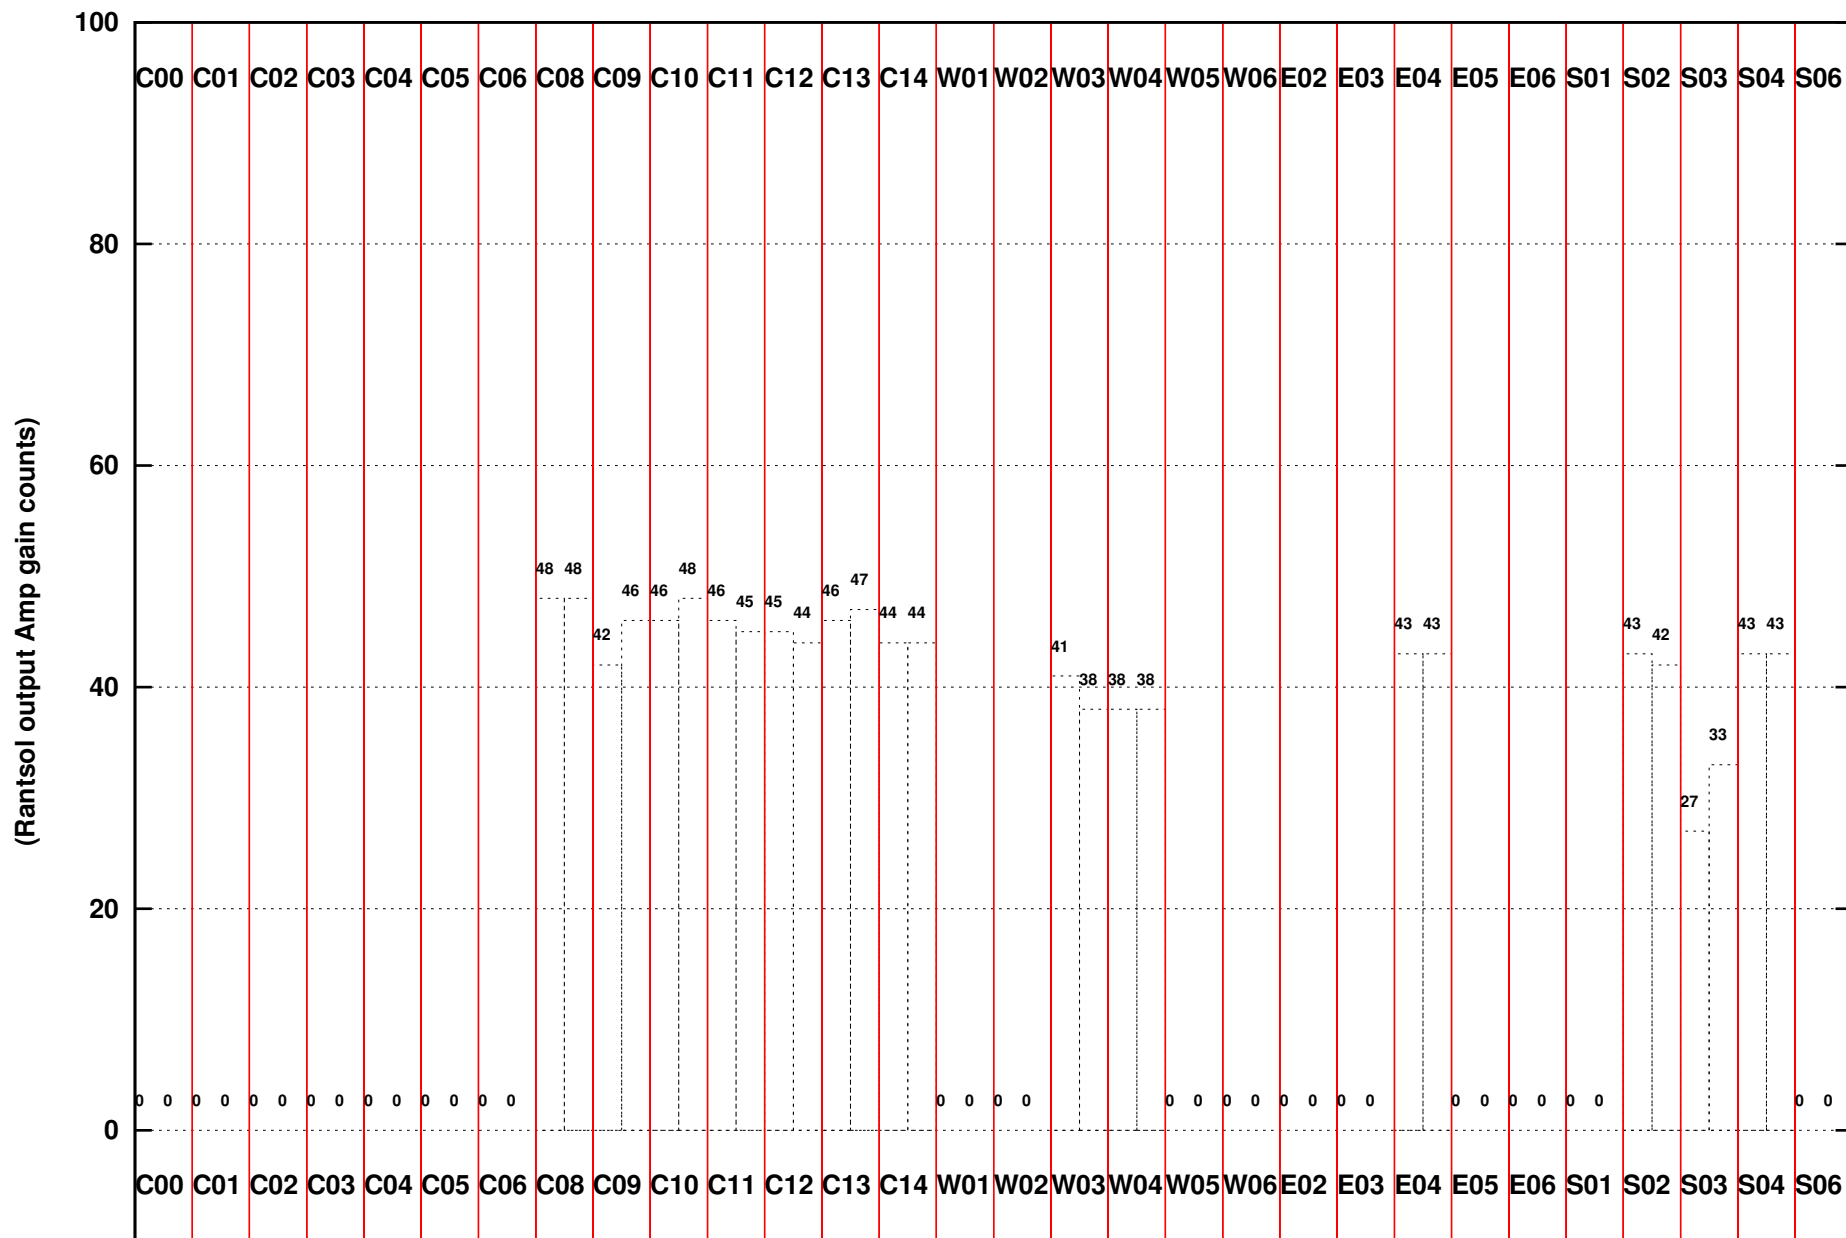

FRINGE STATUS (Rf:550.000,550.000 MHz., LO1:550.000,550.000 MHz., LO4/5:0.000,0.000 MHz.)

( File:/gwbifrddata2/10jun/44\_080b\_10jun2023\_subar2\_b4\_gwb.lta, scan:0, chan:2048, Src:1459+716, Date:10Jun2023 01:19:35)