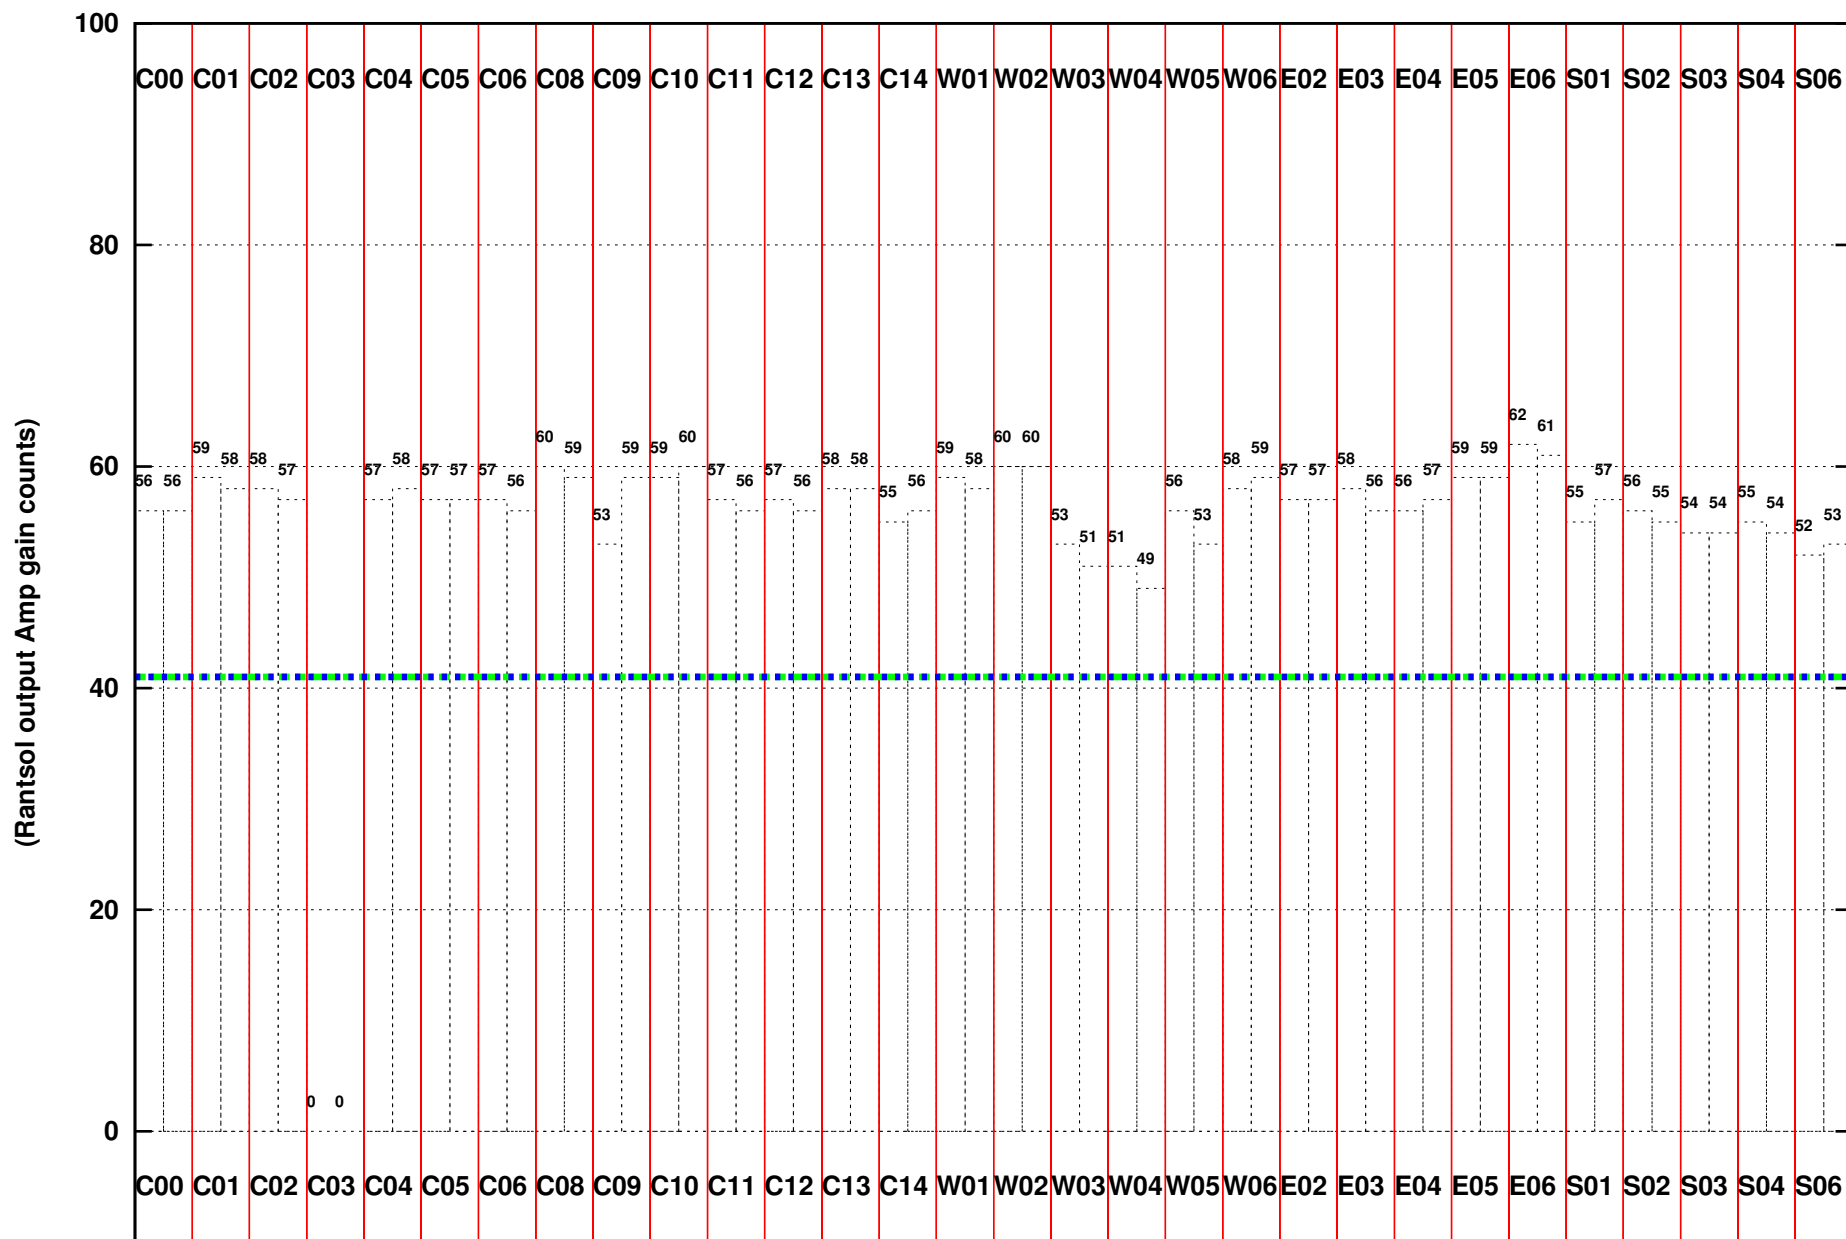

FRINGE STATUS (Rf:550.000,550.000 MHz., LO1:550.000,550.000 MHz., LO4/5:0.000,0.000 MHz.)

(File:/gwbifrdta2/10jun/44_061_10jun2023_b4_gwb.lta, scan:0, chan:1024, Src:3C48, Date:10Jun2023 05:31:49)