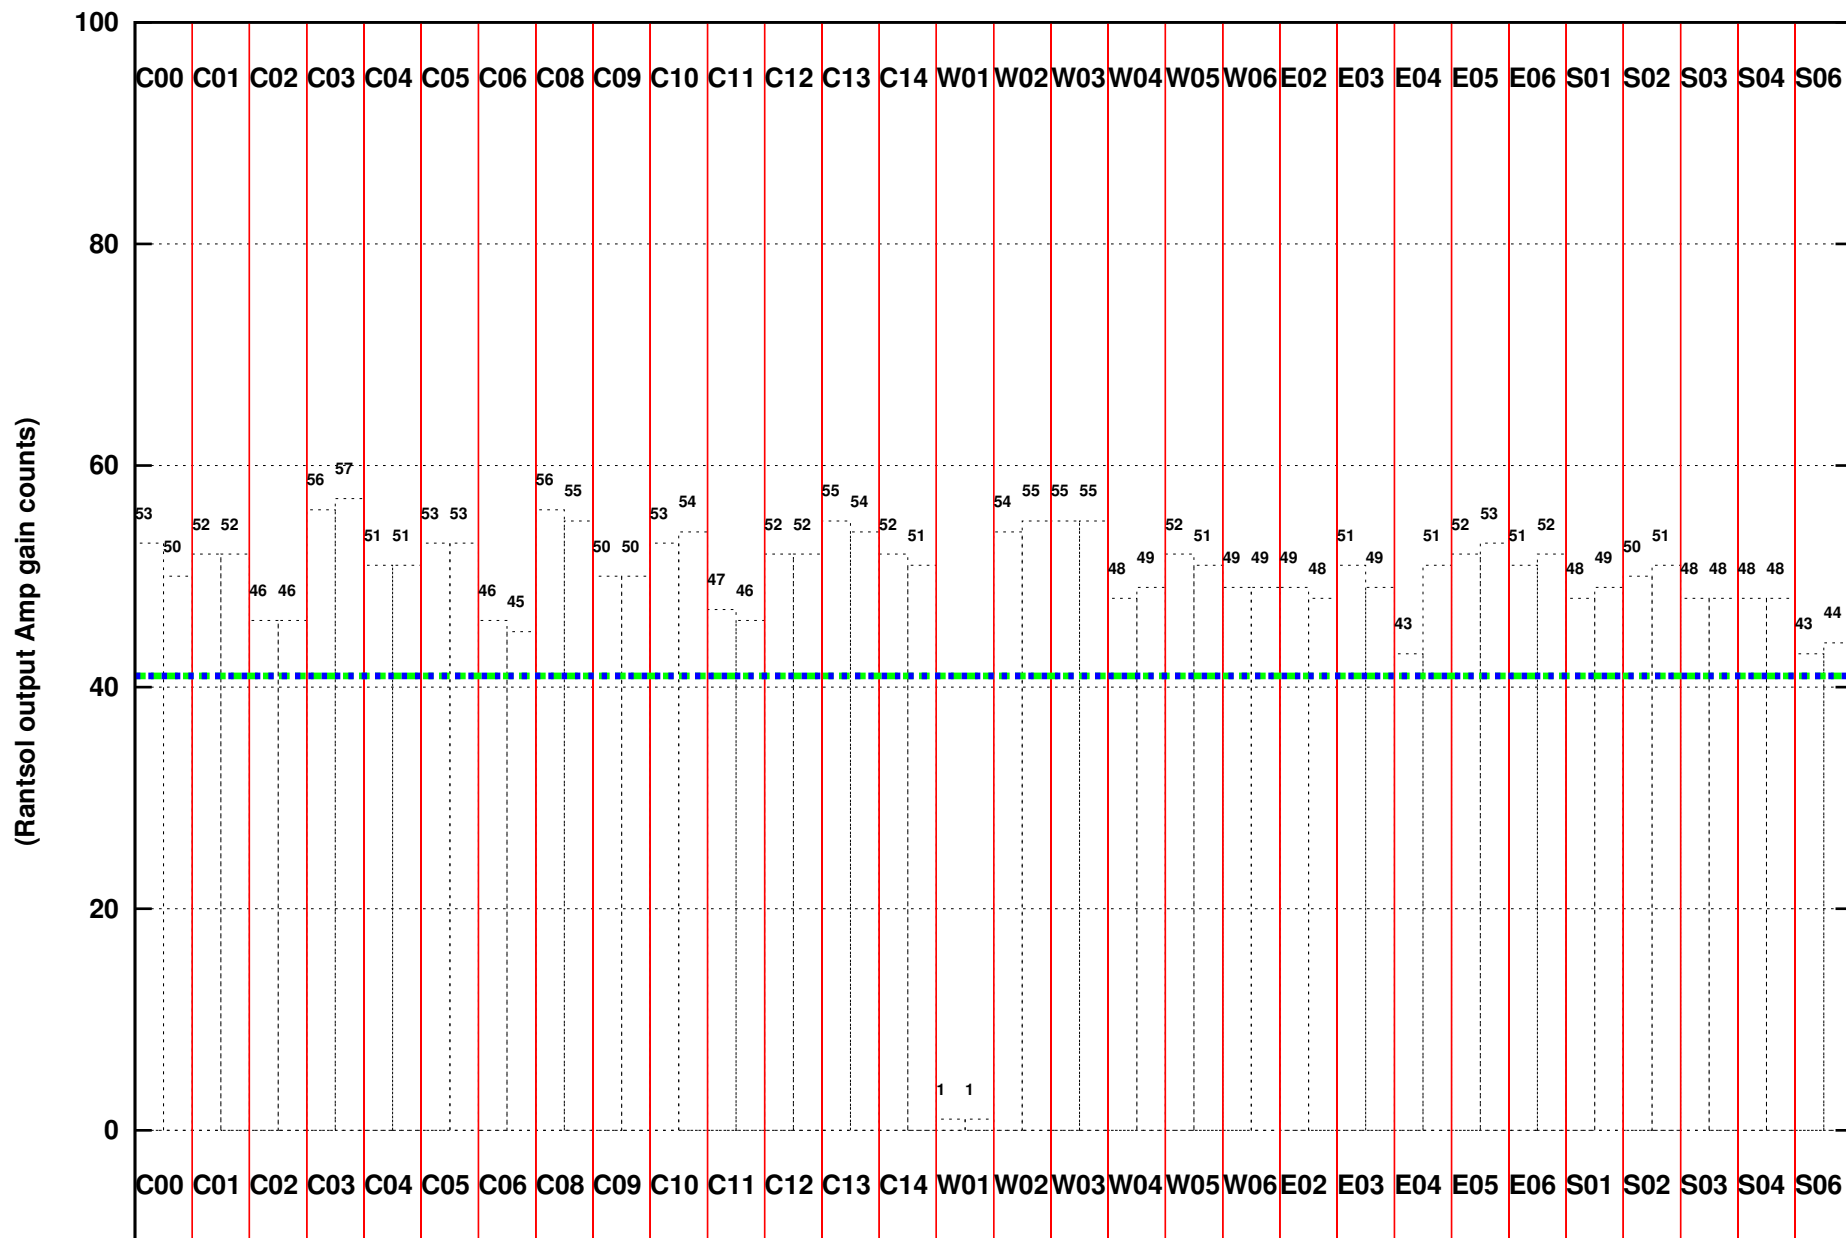

FRINGE STATUS (Rf:500.000,500.000 MHz., LO1:500.000,500.000 MHz., LO4/5:0.000,0.000 MHz.)

(File:gwbfirdata2/10jun/44_088_10jun2023_b3_gwb.lta, scan:0, chan:1024, Src:3C147, Date:10Jun2023 10:39:01)