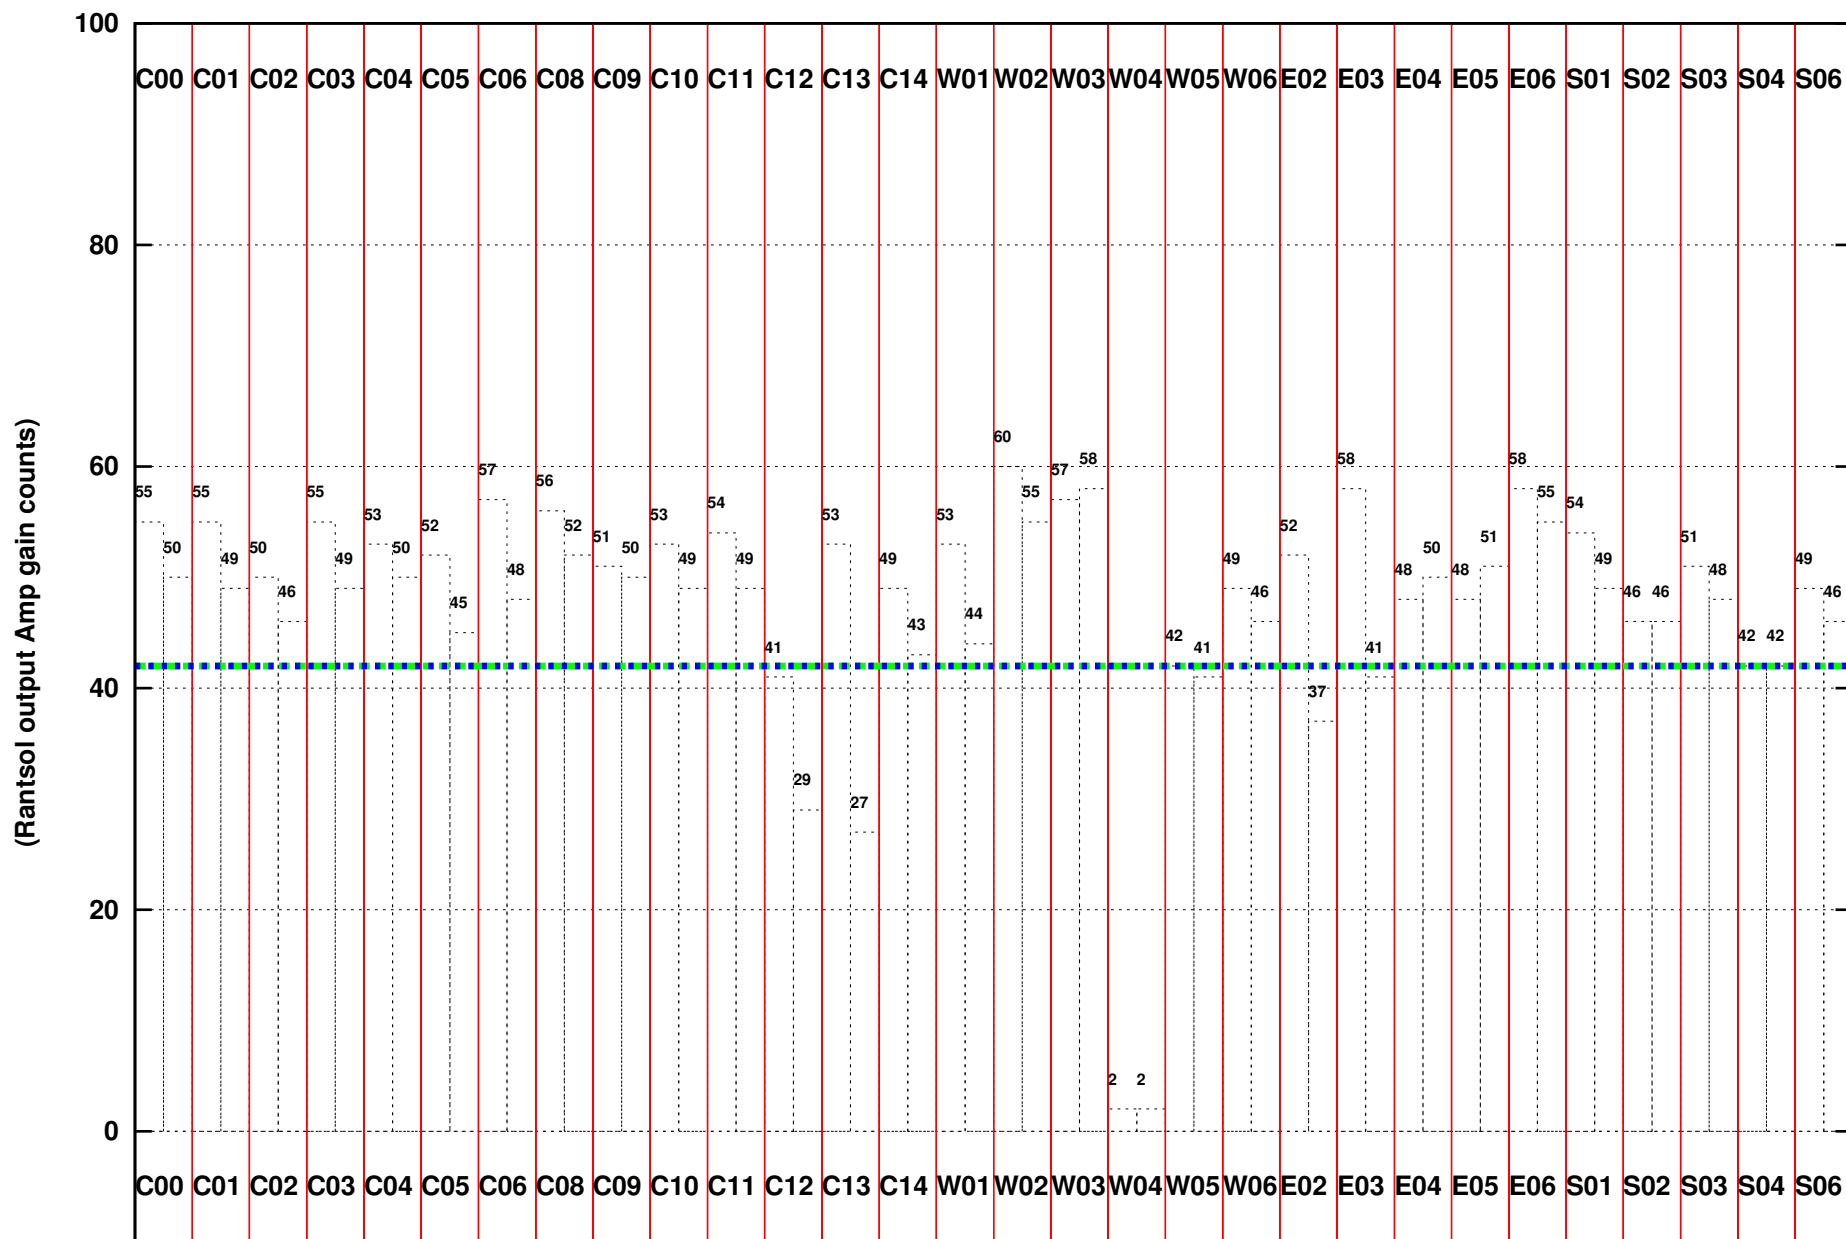

FRINGE STATUS (Rf:1460.000,1460.000 MHz., LO1:1460.000,1460.000 MHz., LO4/5:0.000,0.000 MHz.)

(File:/gwbifrddata1/10jun/44_027_10jun2023_b5_gwb.lta, scan:0, chan:2048, Src:3C286, Date:10Jun2023 21:35:40)