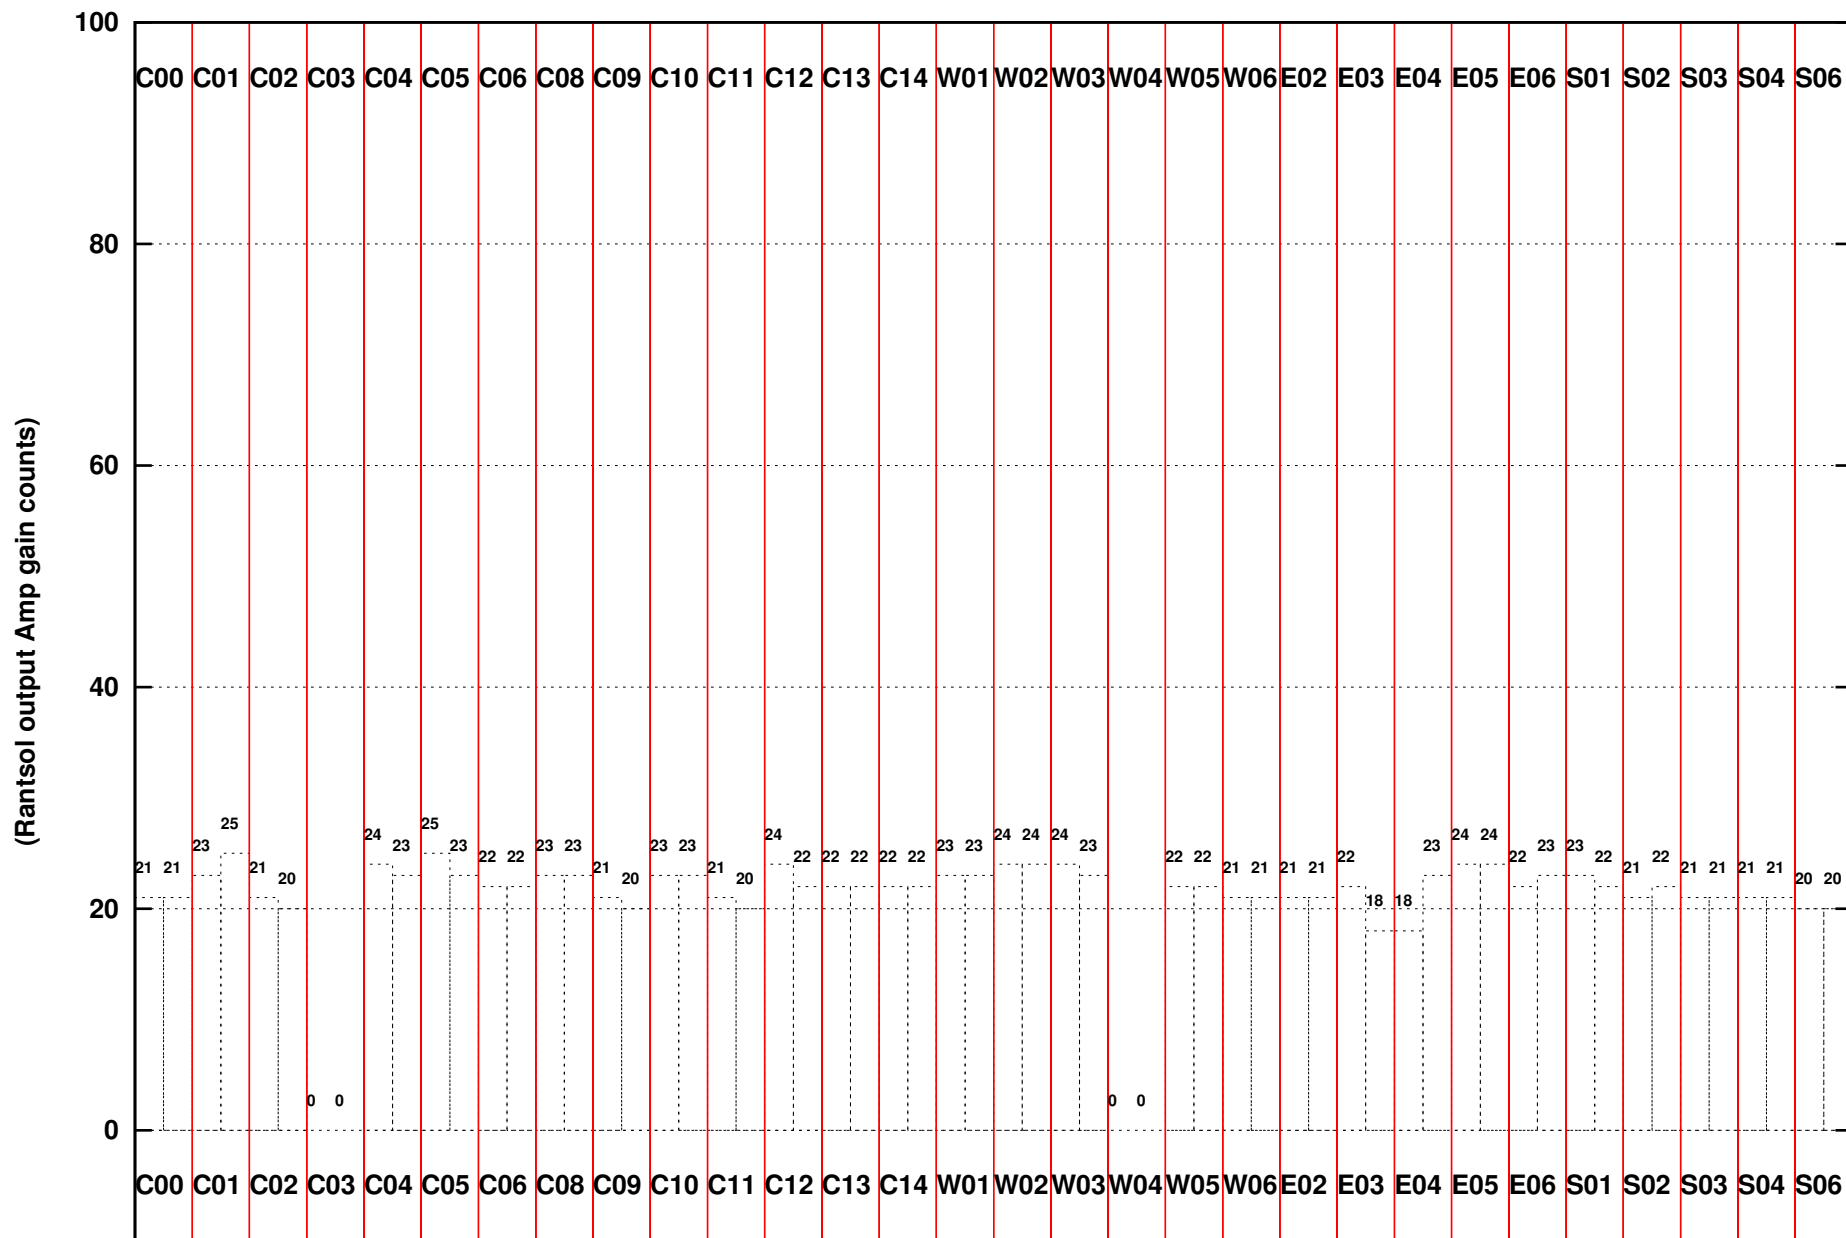

FRINGE STATUS (Rf:306.000,306.000 MHz., LO1:255.000,255.000 MHz., LO4/5:149.000,156.000 MHz.)

(File:/gsbifrddata1/11jun/44_061_11jun2023_b3_gsb.lta, scan:0, chan:128, Src:1924+334, Date:11Jun2023 04:00:40)