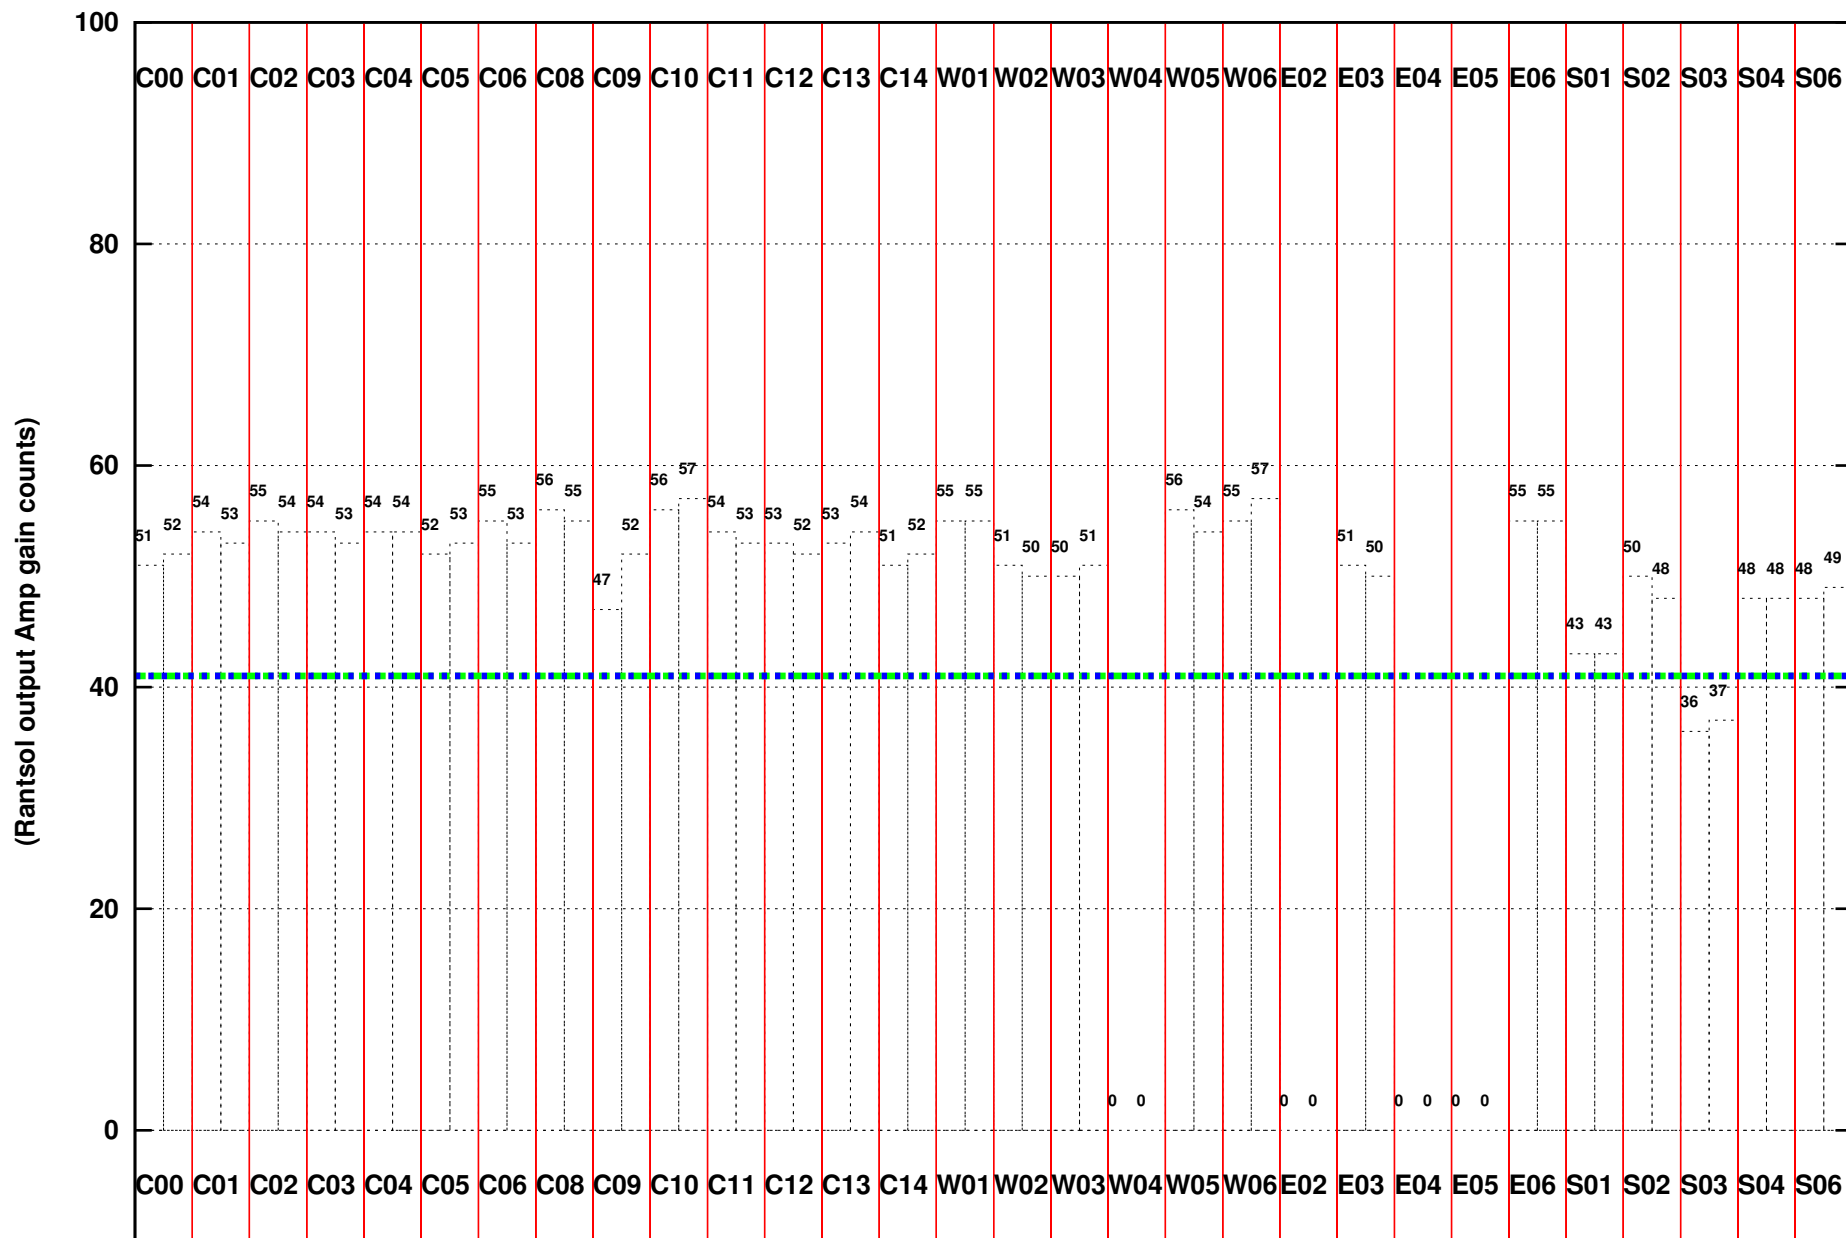

FRINGE STATUS (Rf:550.000,550.000 MHz., LO1:550.000,550.000 MHz., LO4/5:0.000,0.000 MHz.)

( File:/gwbifrddata1/12jun/ddtc282\_12jun2023\_b4\_gwb.lta, scan:0, chan:1024, Src:3C48, Date:12Jun2023 13:50:54)