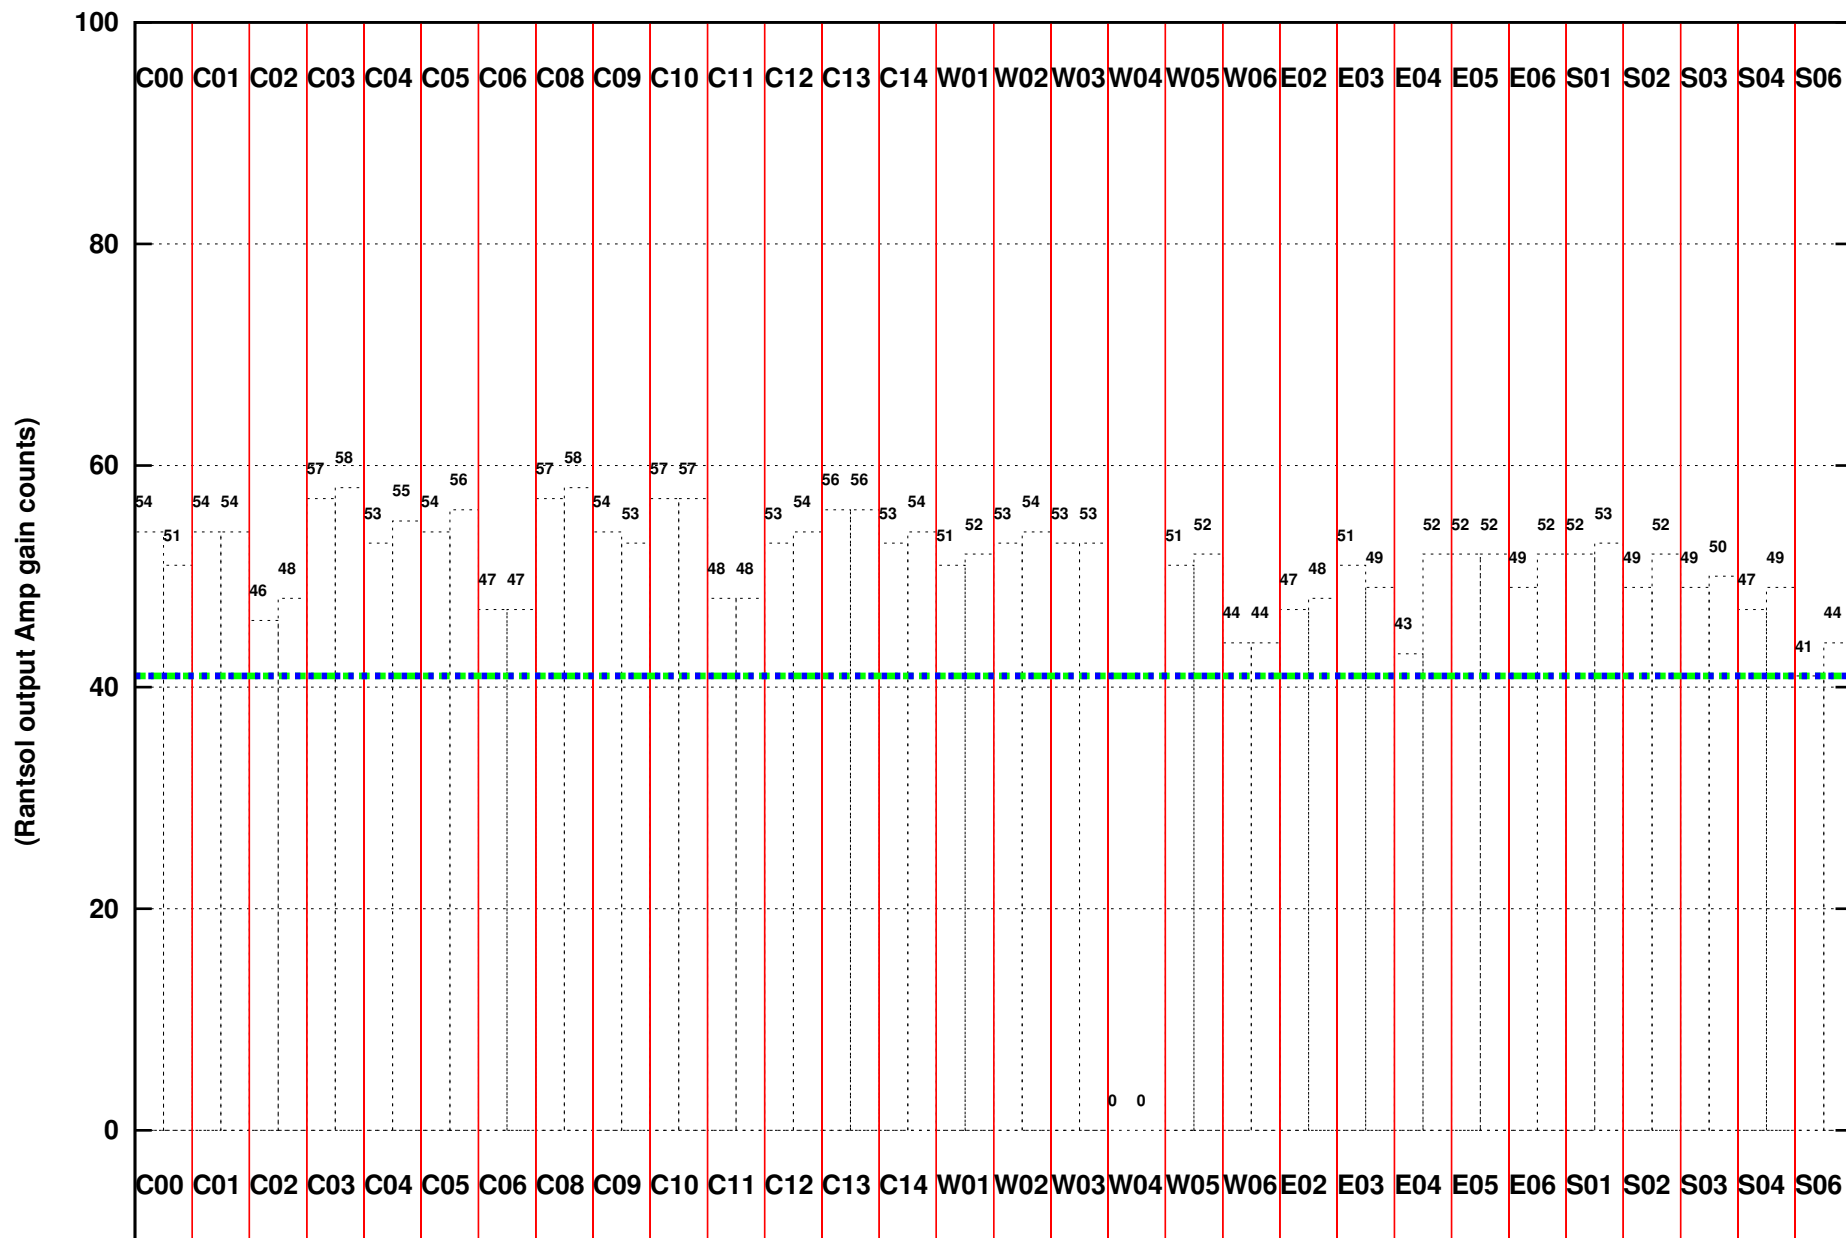

FRINGE STATUS (Rf:500.000,500.000 MHz., LO1:500.000,500.000 MHz., LO4/5:0.000,0.000 MHz.)

(File:/gwbifdata1/12jun/44_001_12jun2023_b3_gwb.lta, scan:1, chan:512, Src:3C286, Date:12Jun2023 20:23:39)