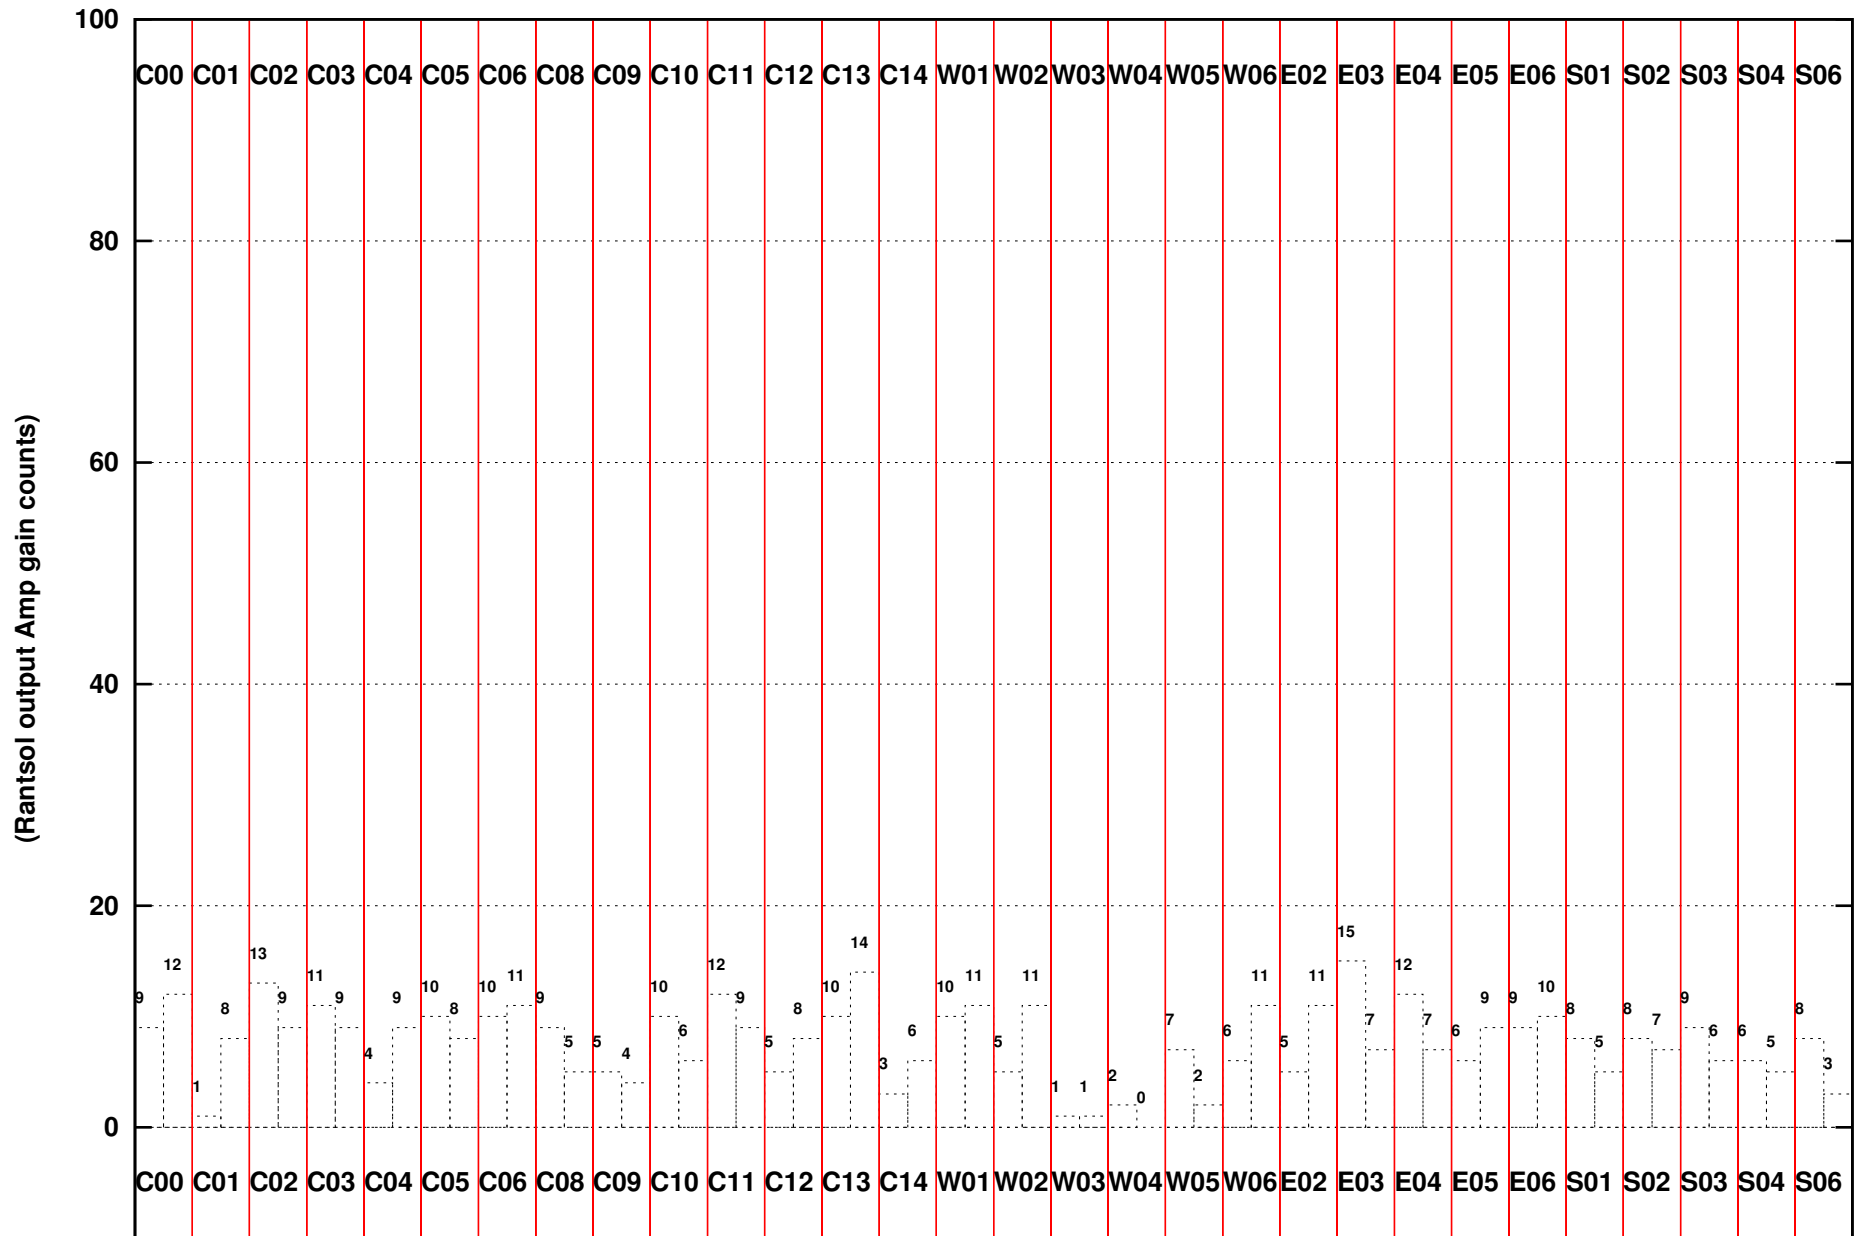

FRINGE STATUS (Rf:1369.215,1369.215 MHz., LO1:1440.000,1440.000 MHz., LO4/5:70.785,70.785 MHz.)

(File:/gwbifrddata2/13jun/44_066_13jun2023_b5_gwb.lta, scan:0, chan:1024, Src:J1603+575, Date:13Jun2023 21:06:20)