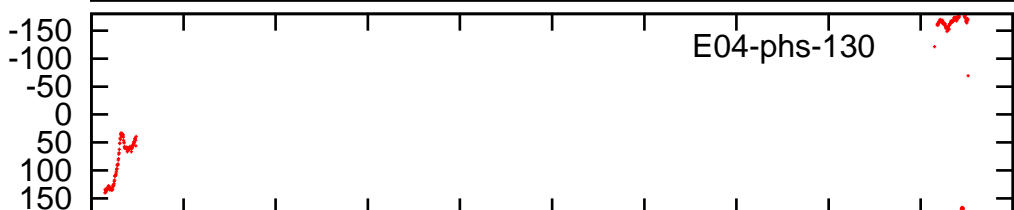

phase

amplitude

24.5 25.0 25.5 26.0 26.5 27.0 27.5 28.0 28.5 29.0 29.5

Time (IST)

24.5 25.0 25.5 26.0 26.5 27.0 27.5 28.0 28.5 29.0 29.5

Time (IST)