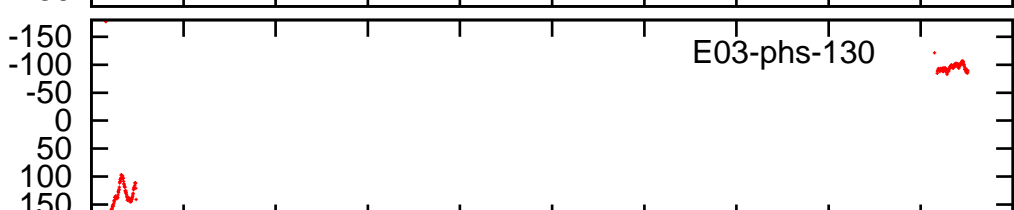

phase

amplitude

24.5 25.0 25.5 26.0 26.5 27.0 27.5 28.0 28.5 29.0 29.5

Time (IST)

24.5 25.0 25.5 26.0 26.5 27.0 27.5 28.0 28.5 29.0 29.5

Time (IST)