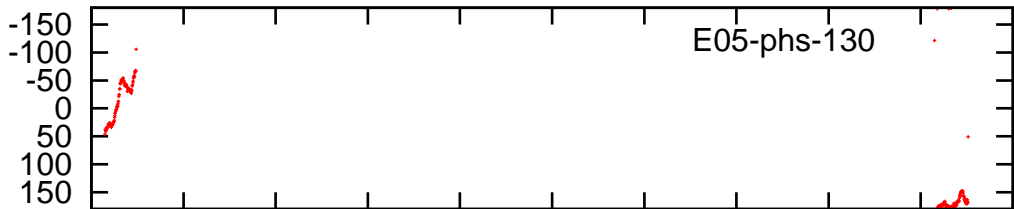

phase

amplitude

24.5 25.0 25.5 26.0 26.5 27.0 27.5 28.0 28.5 29.0 29.5

Time (IST)

24.5 25.0 25.5 26.0 26.5 27.0 27.5 28.0 28.5 29.0 29.5

Time (IST)