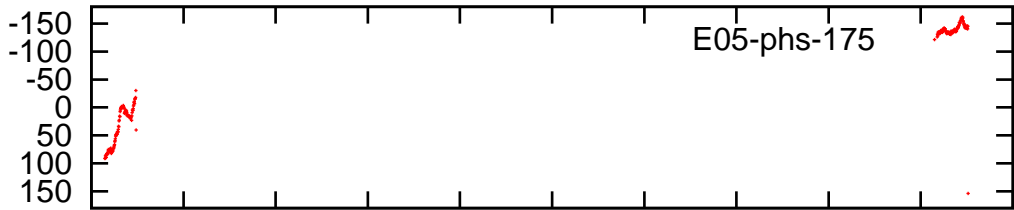

phase

amplitude

24.5 25.0 25.5 26.0 26.5 27.0 27.5 28.0 28.5 29.0 29.5

Time (IST)

24.5 25.0 25.5 26.0 26.5 27.0 27.5 28.0 28.5 29.0 29.5

Time (IST)