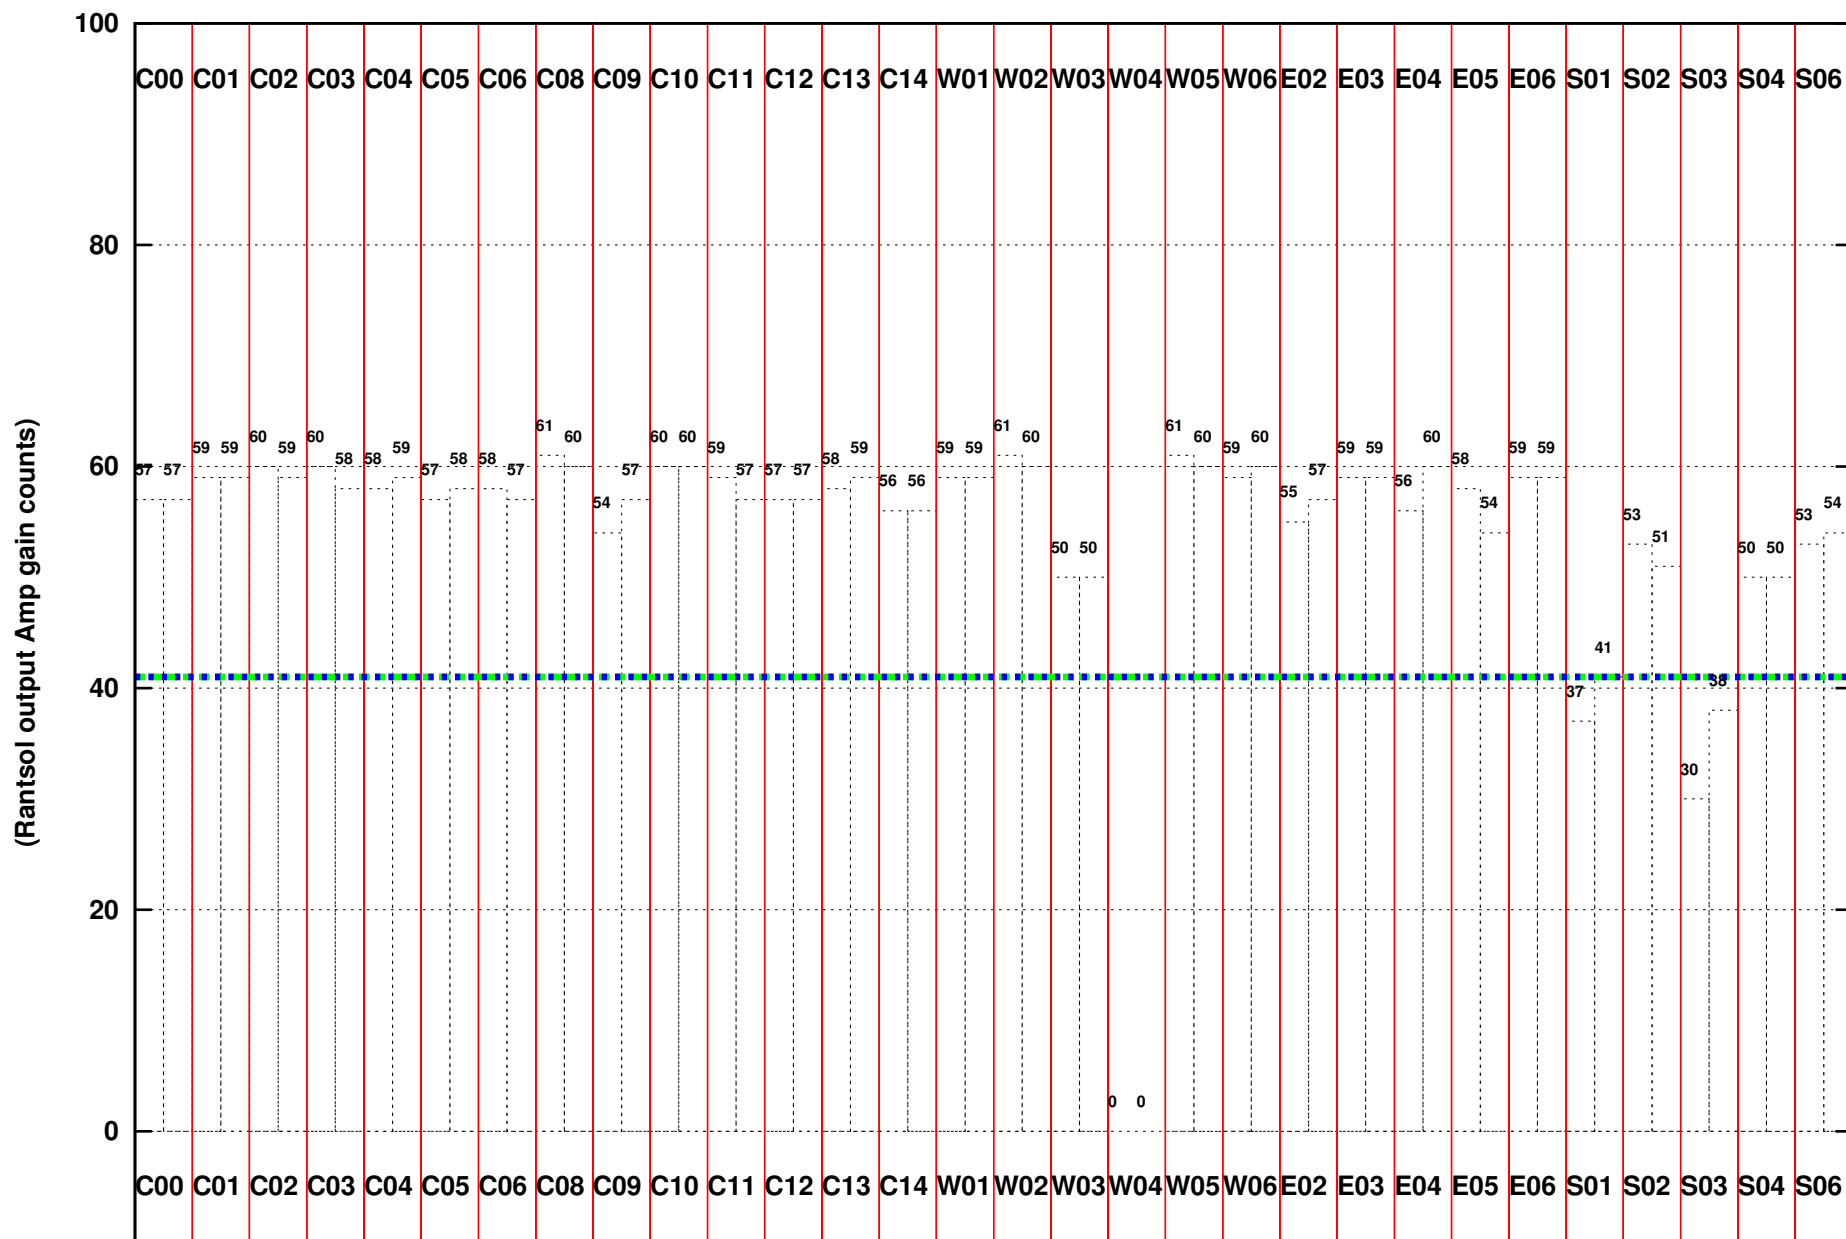

FRINGE STATUS (Rf:550.000,550.000 MHz., LO1:550.000,550.000 MHz., LO4/5:0.000,0.000 MHz.)

(File:/gwbifrddata1/15jun/ddtc282_15jun2023_b4_gwb.lta, scan:0, chan:1024, Src:3C286, Date:15Jun2023 18:16:04)