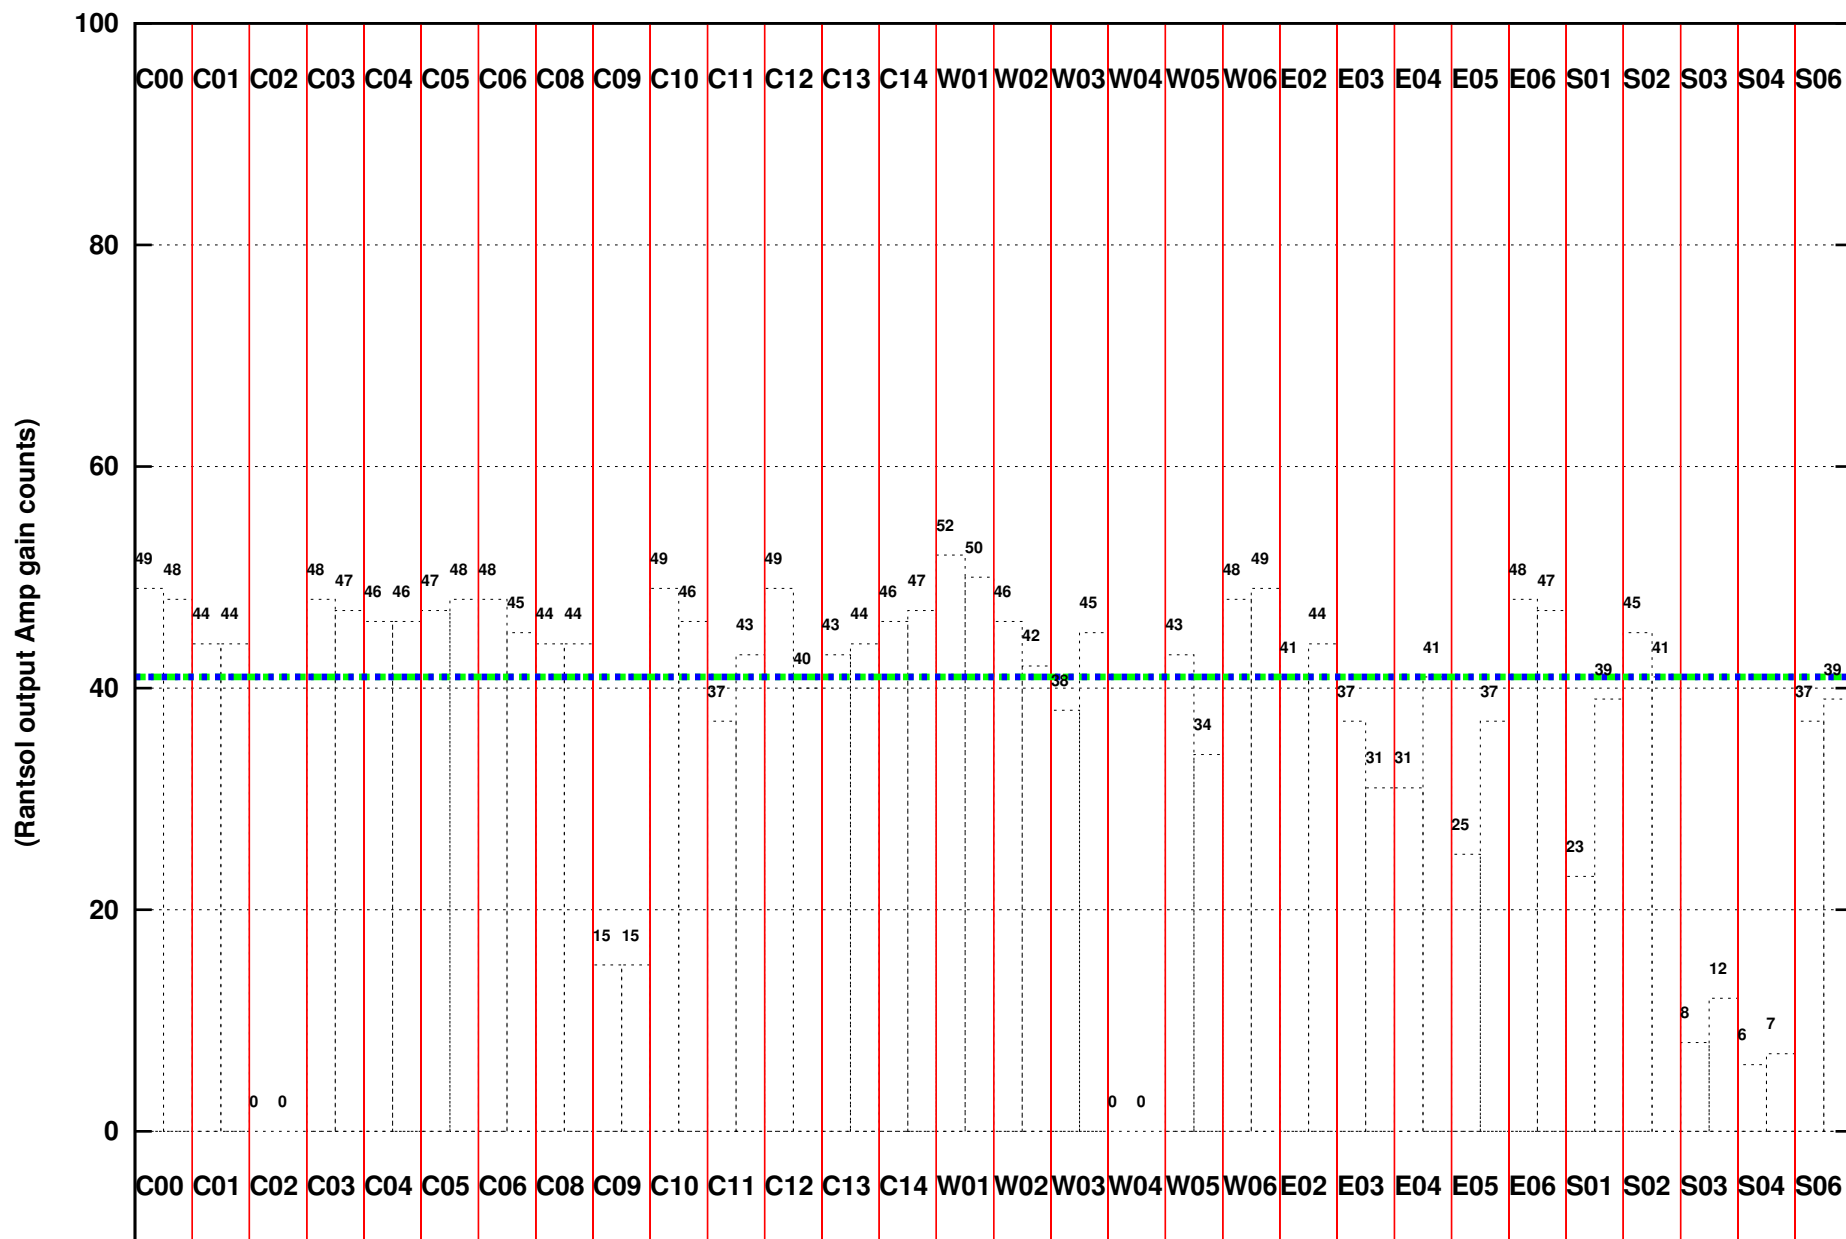

FRINGE STATUS (Rf:550.000,550.000 MHz., LO1:550.000,550.000 MHz., LO4/5:0.000,0.000 MHz.)

( File:/gwbifrddata2/17jun/44\_039\_17jun2023\_b4\_gwb.lta, scan:0, chan:1024, Src:3C286, Date:17Jun2023 00:18:34)