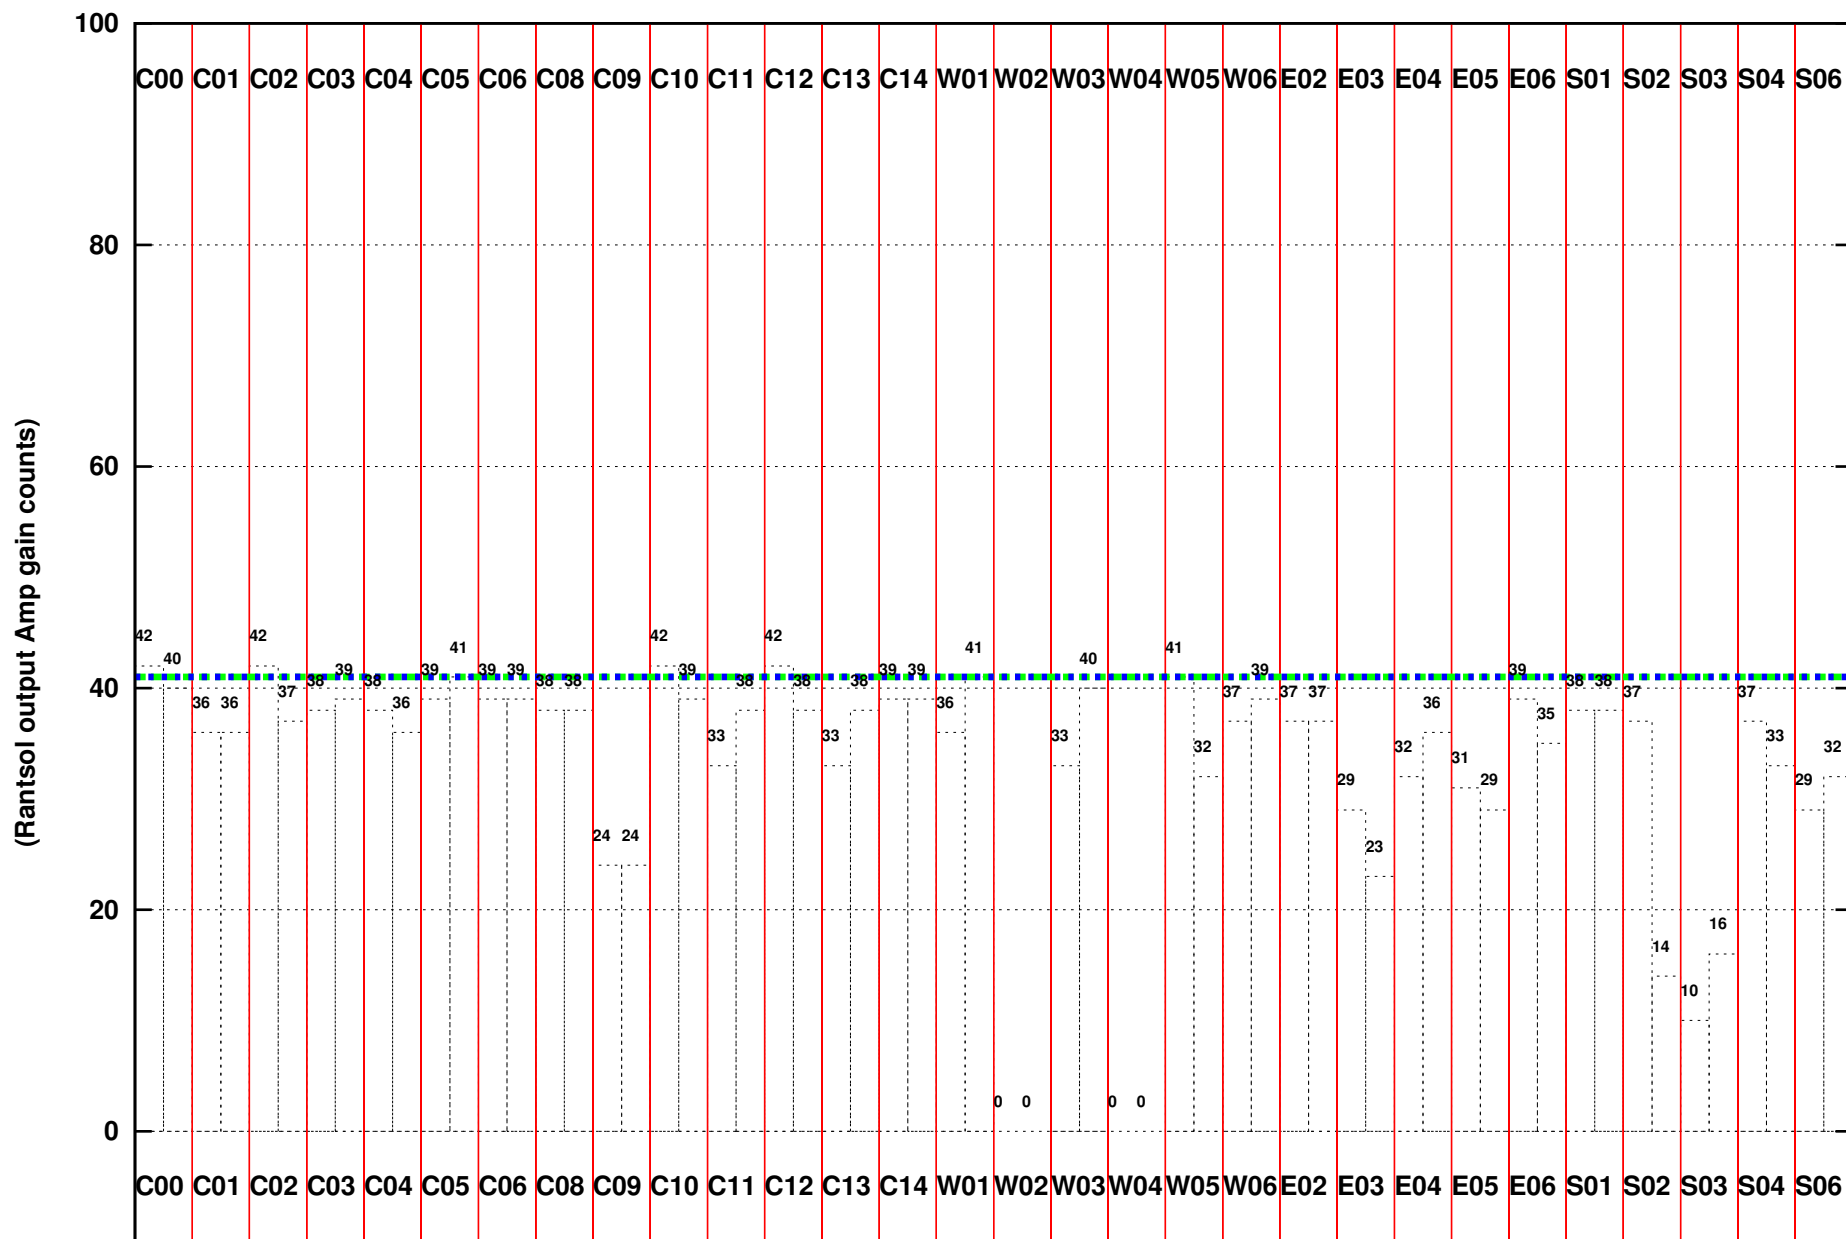

FRINGE STATUS (Rf:550.000,550.000 MHz., LO1:550.000,550.000 MHz., LO4/5:0.000,0.000 MHz.)

( File:/gwbifrddata2/17jun/44\_051\_17jun2023\_b4\_gwb.lta, scan:0, chan:1024, Src:3C147, Date:17Jun2023 11:14:48)