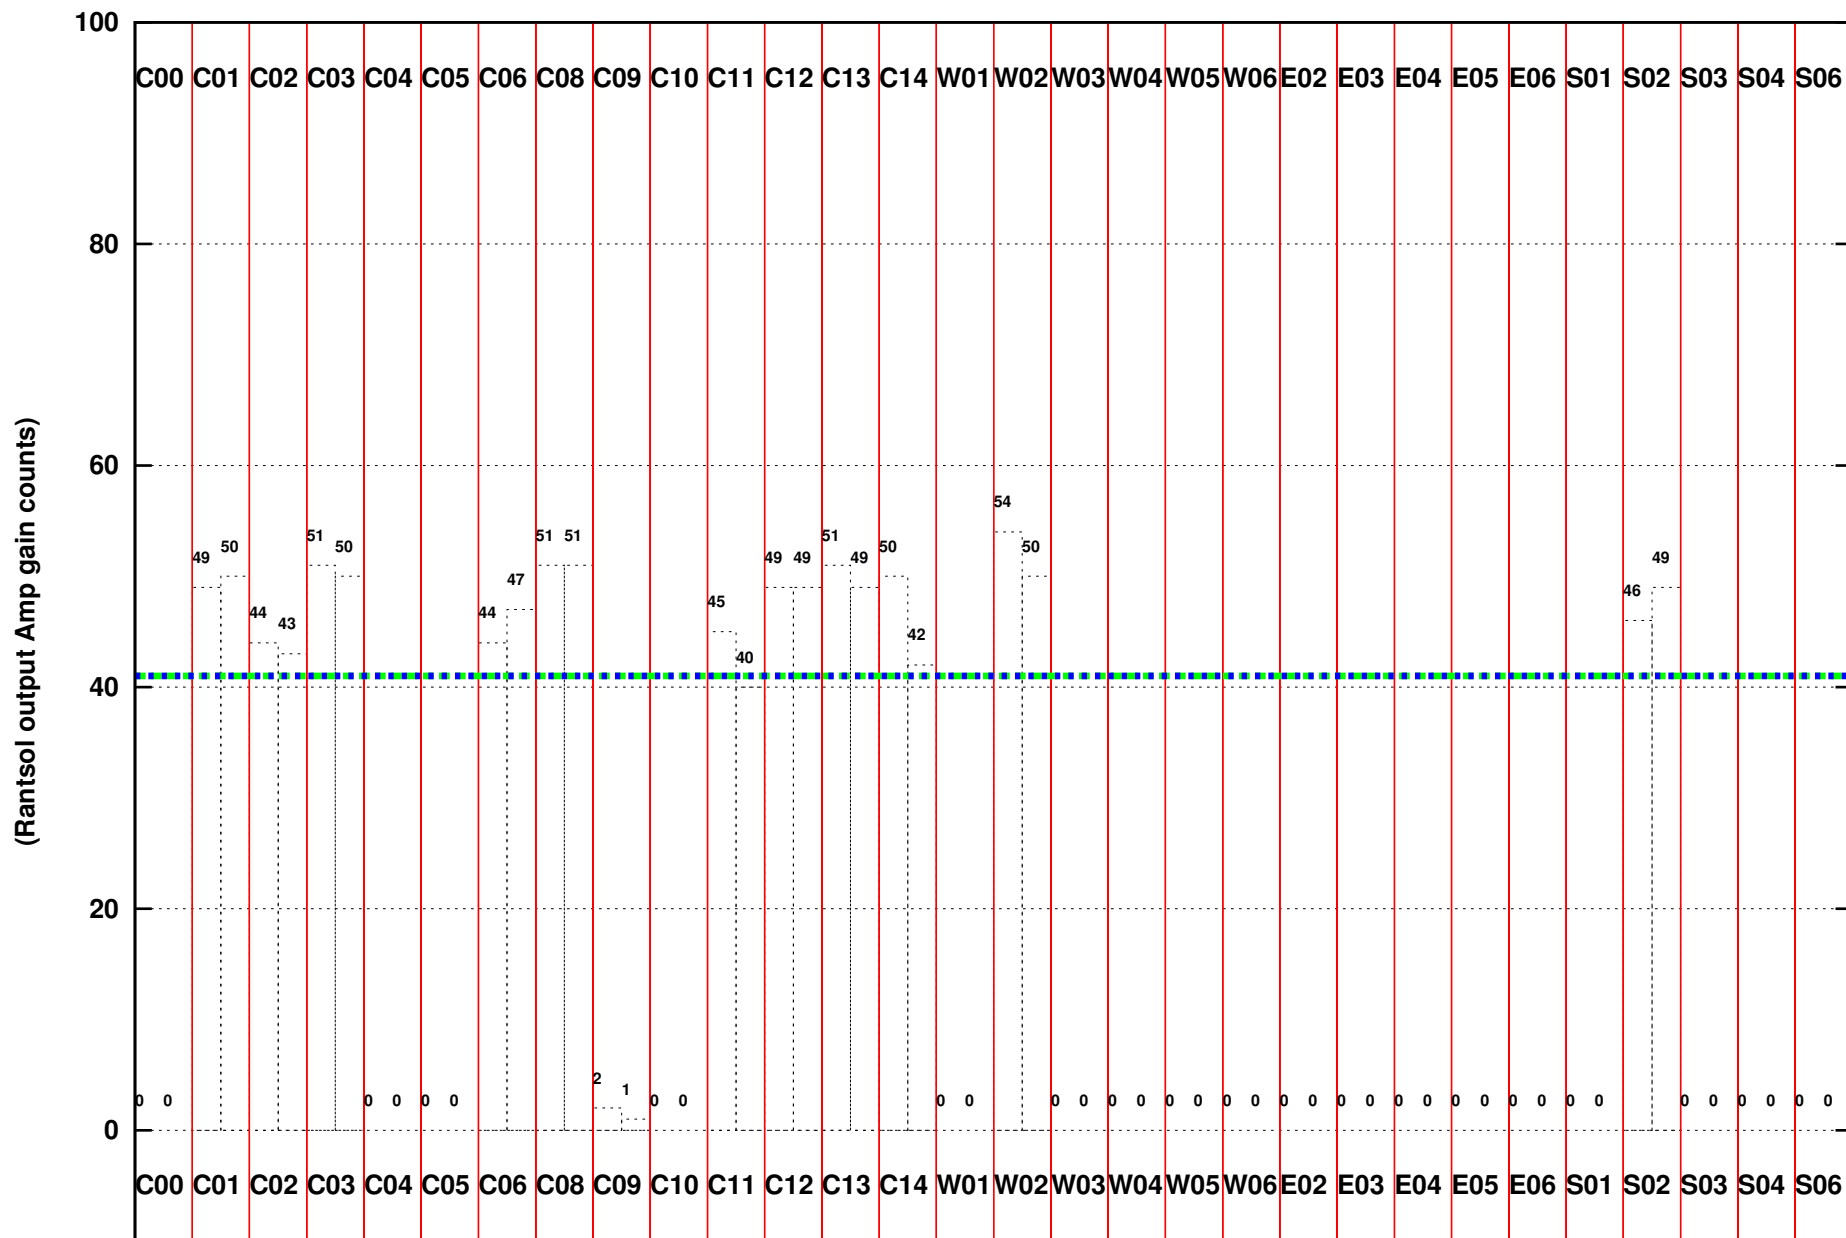

FRINGE STATUS (Rf:500.000,500.000 MHz., LO1:500.000,500.000 MHz., LO4/5:0.000,0.000 MHz.)

(File:/gwbifrdta1/17jun/44_035b_17jun2023_subar2_b3_gwb.lta, scan:0, chan:2048, Src:3C286, Date:17Jun2023 19:32:13)