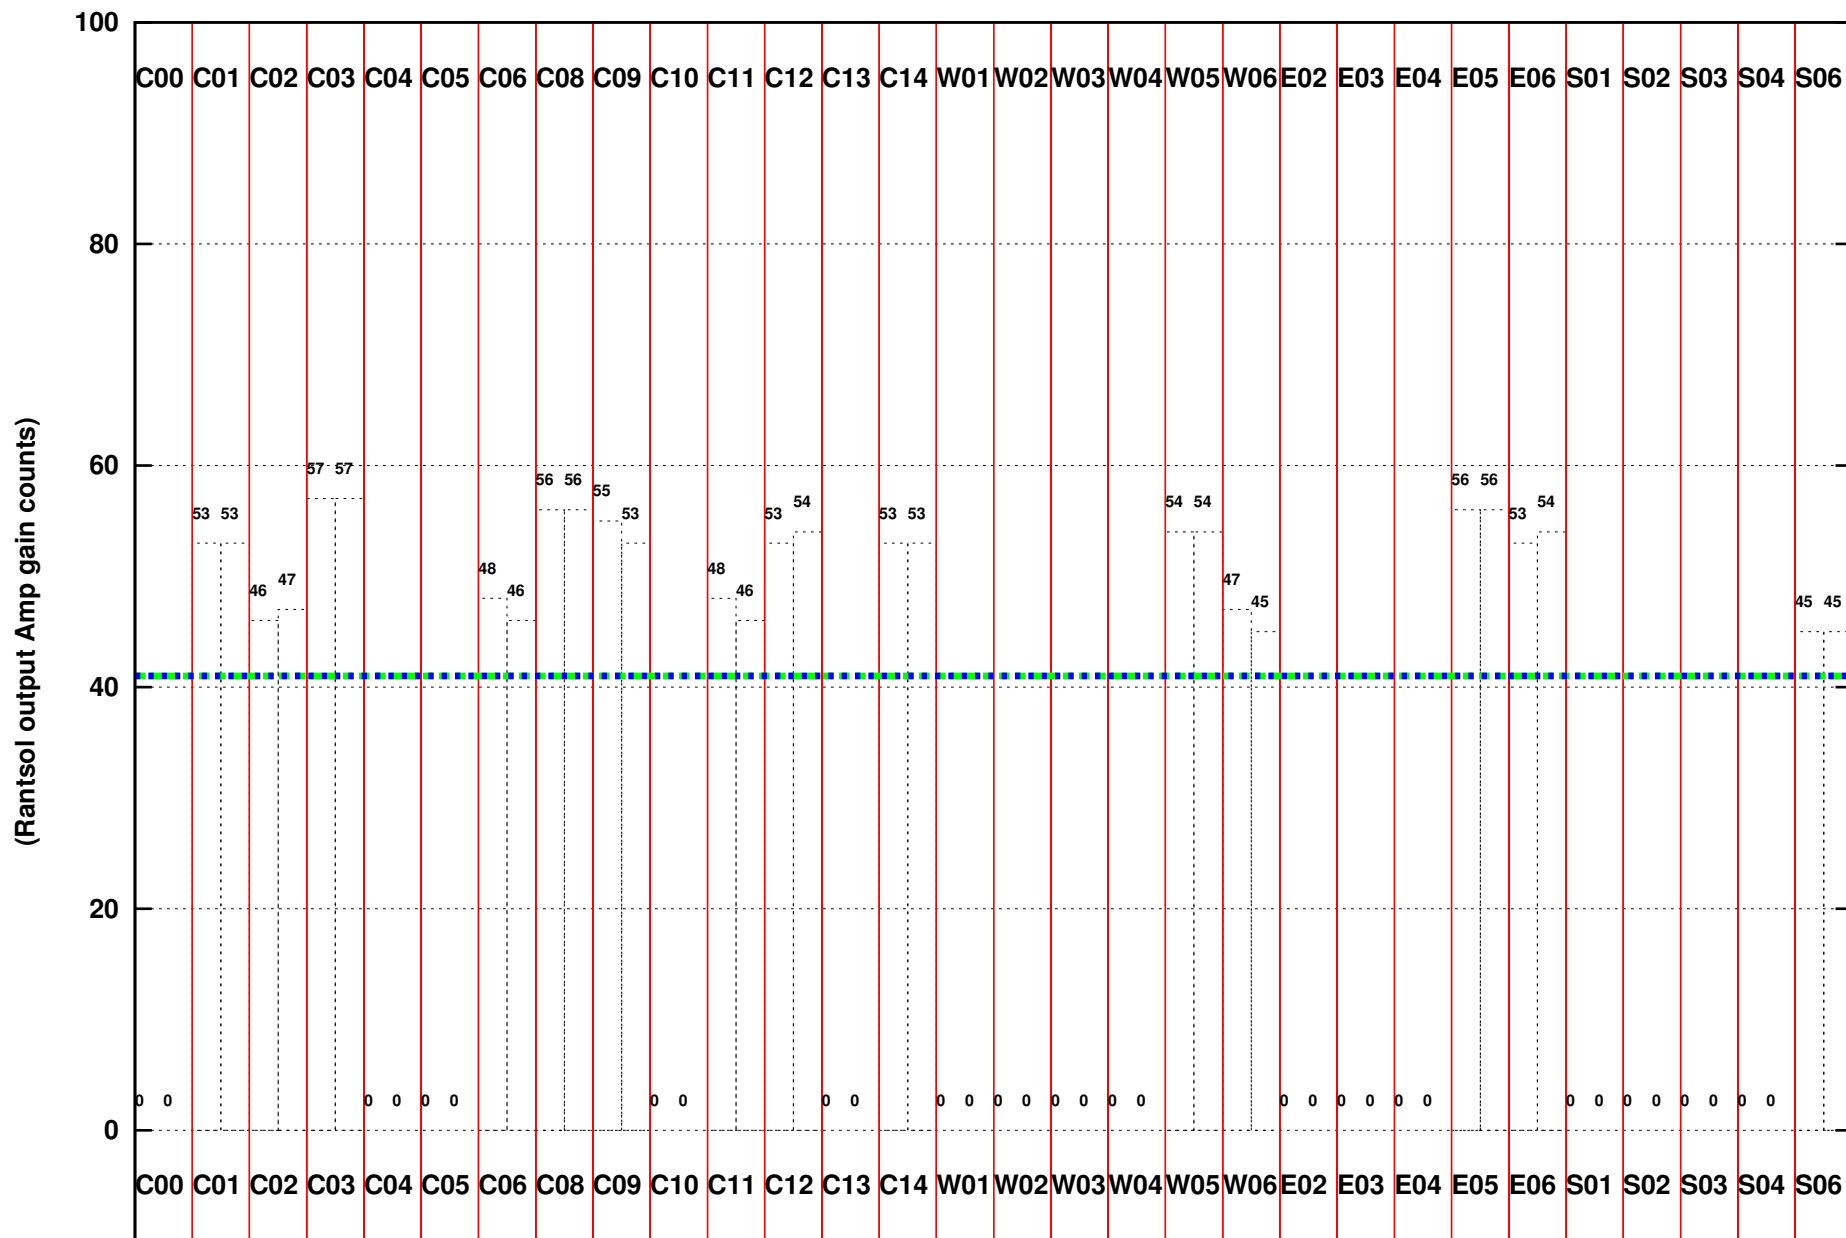

FRINGE STATUS (Rf:500.000,500.000 MHz., LO1:500.000,500.000 MHz., LO4/5:0.000,0.000 MHz.)

(File:/gwbifrddata1/20jun/44_001b_20jun2023_subar2_b3_gwb.lta, scan:0, chan:512, Src:3C48, Date:20Jun2023 10:08:01)