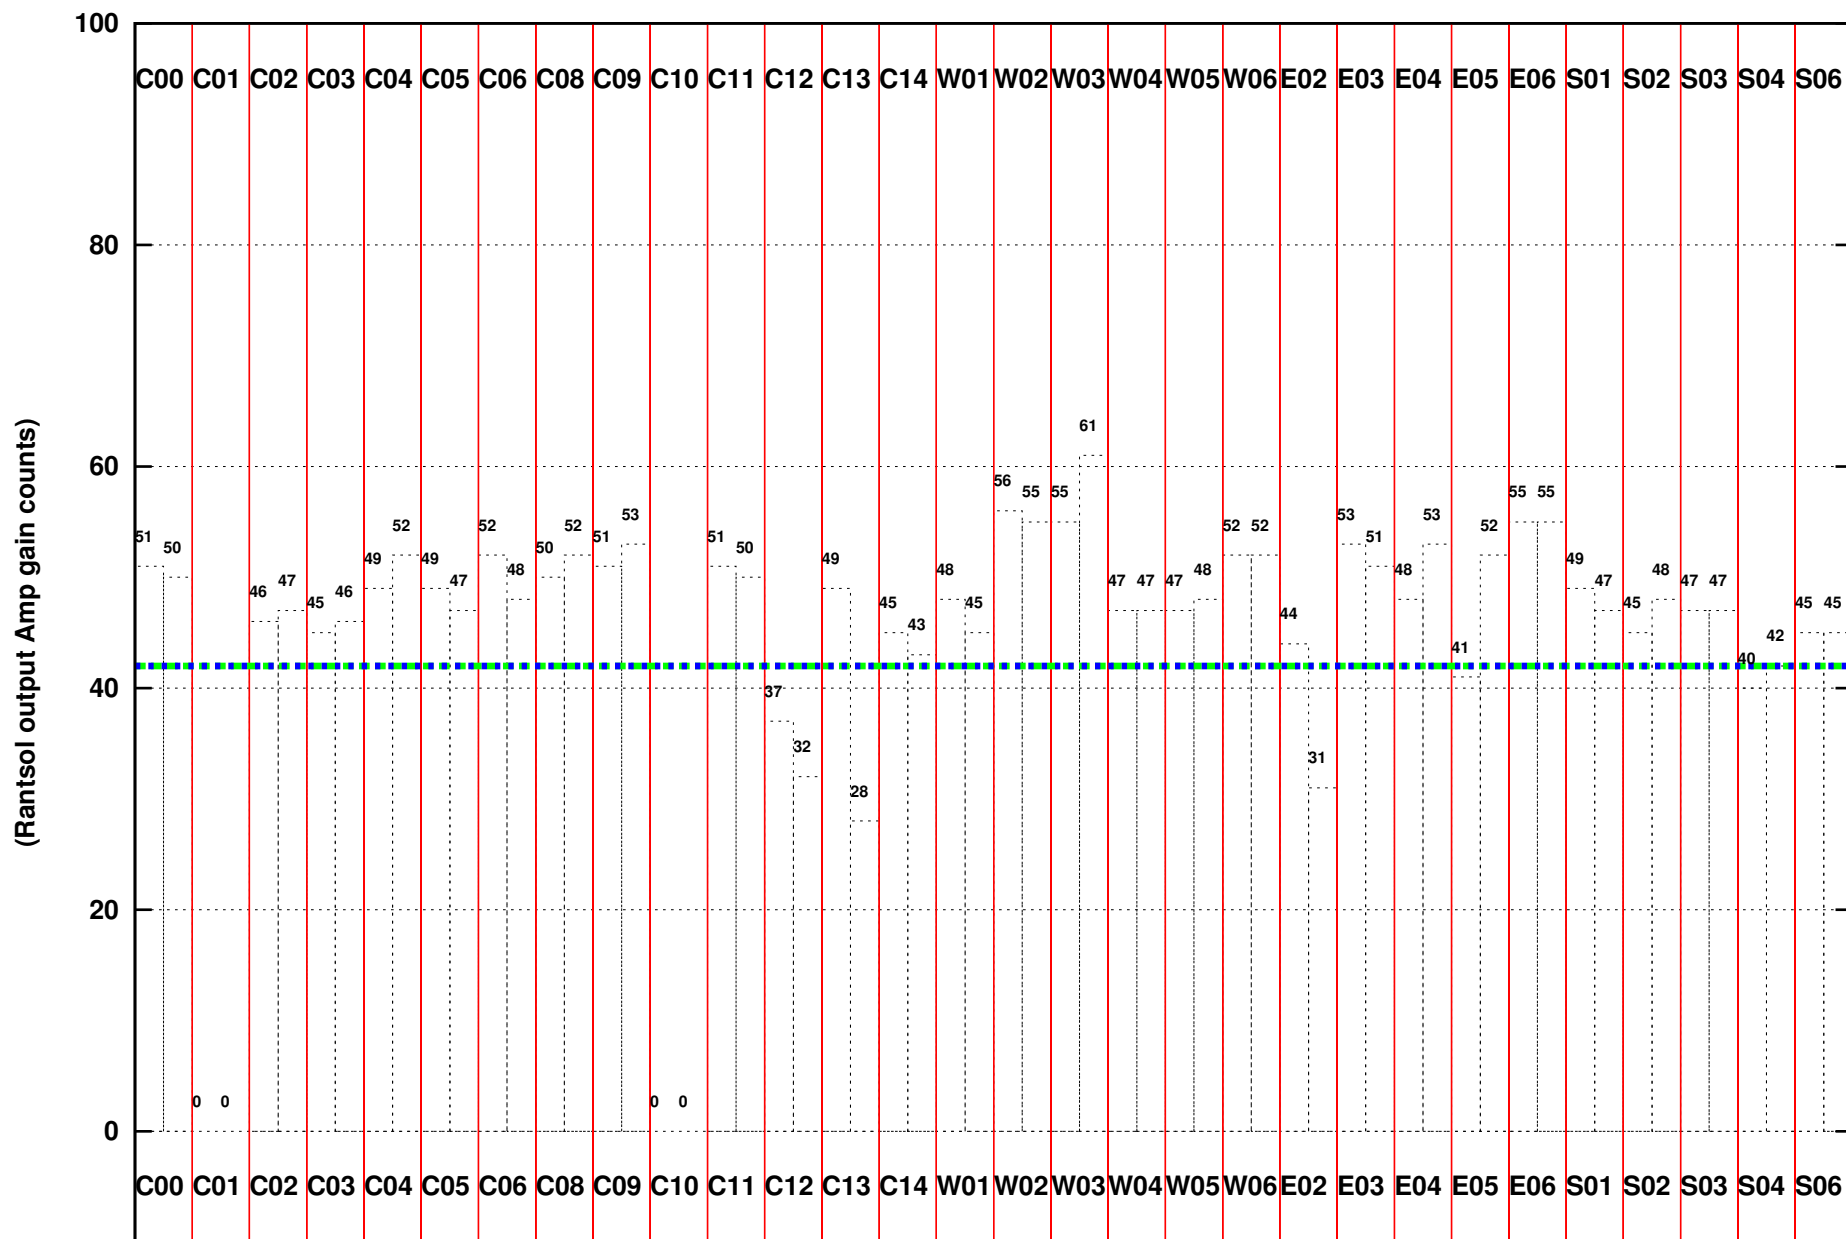

FRINGE STATUS (Rf:1460.000,1460.000 MHz., LO1:1460.000,1460.000 MHz., LO4/5:0.000,0.000 MHz.)

(File:/gwbifrddata1/20jun/44_039_20jun2023_b5_gwb.lta.1, scan:0, chan:1024, Src:3C286, Date:20Jun2023 18:07:01)