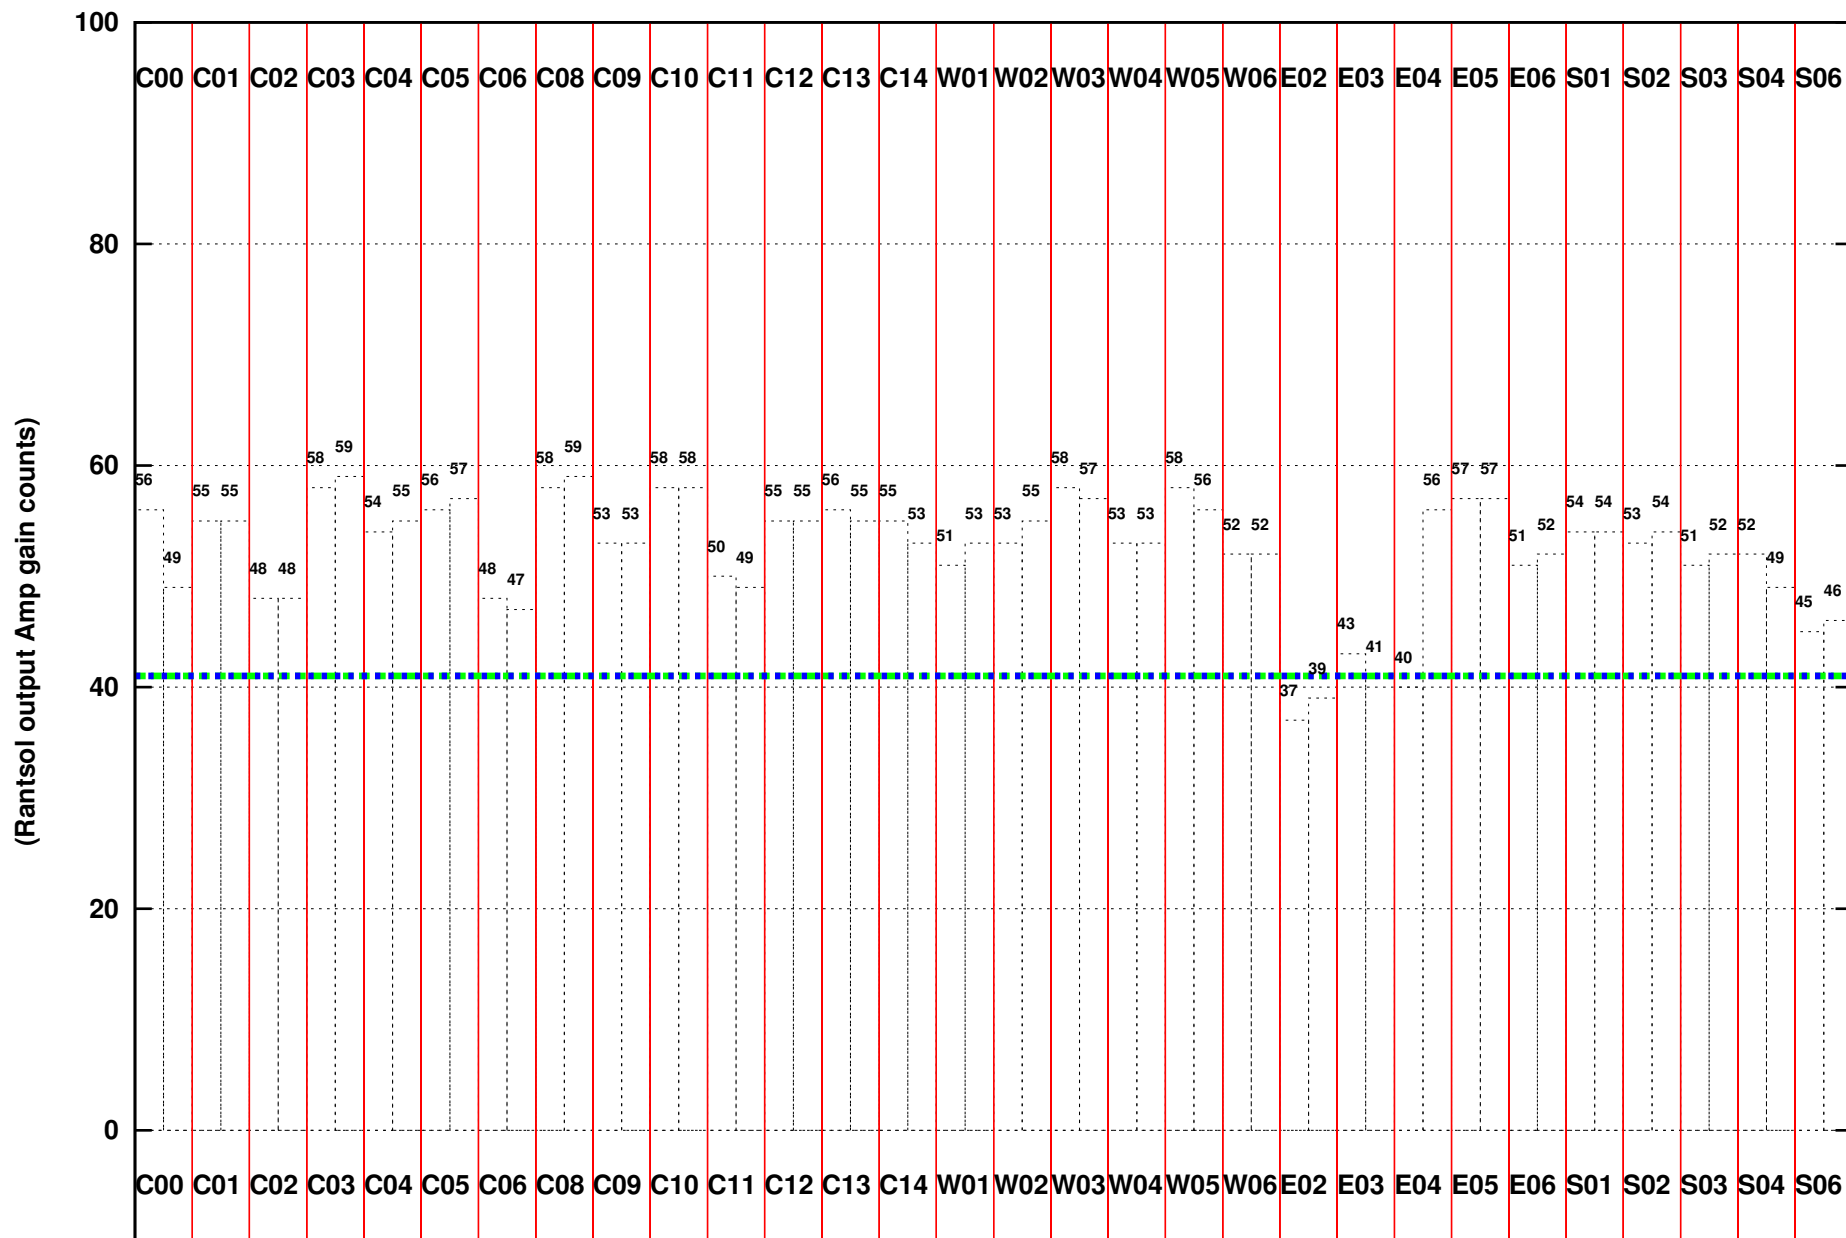

FRINGE STATUS (Rf:500.000,500.000 MHz., LO1:500.000,500.000 MHz., LO4/5:0.000,0.000 MHz.)

(File:/gwbifrddata1/20jun/44_061_20jun2023_b3_gwb.lta, scan:0, chan:1024, Src:3C286, Date:20Jun2023 01:15:21)