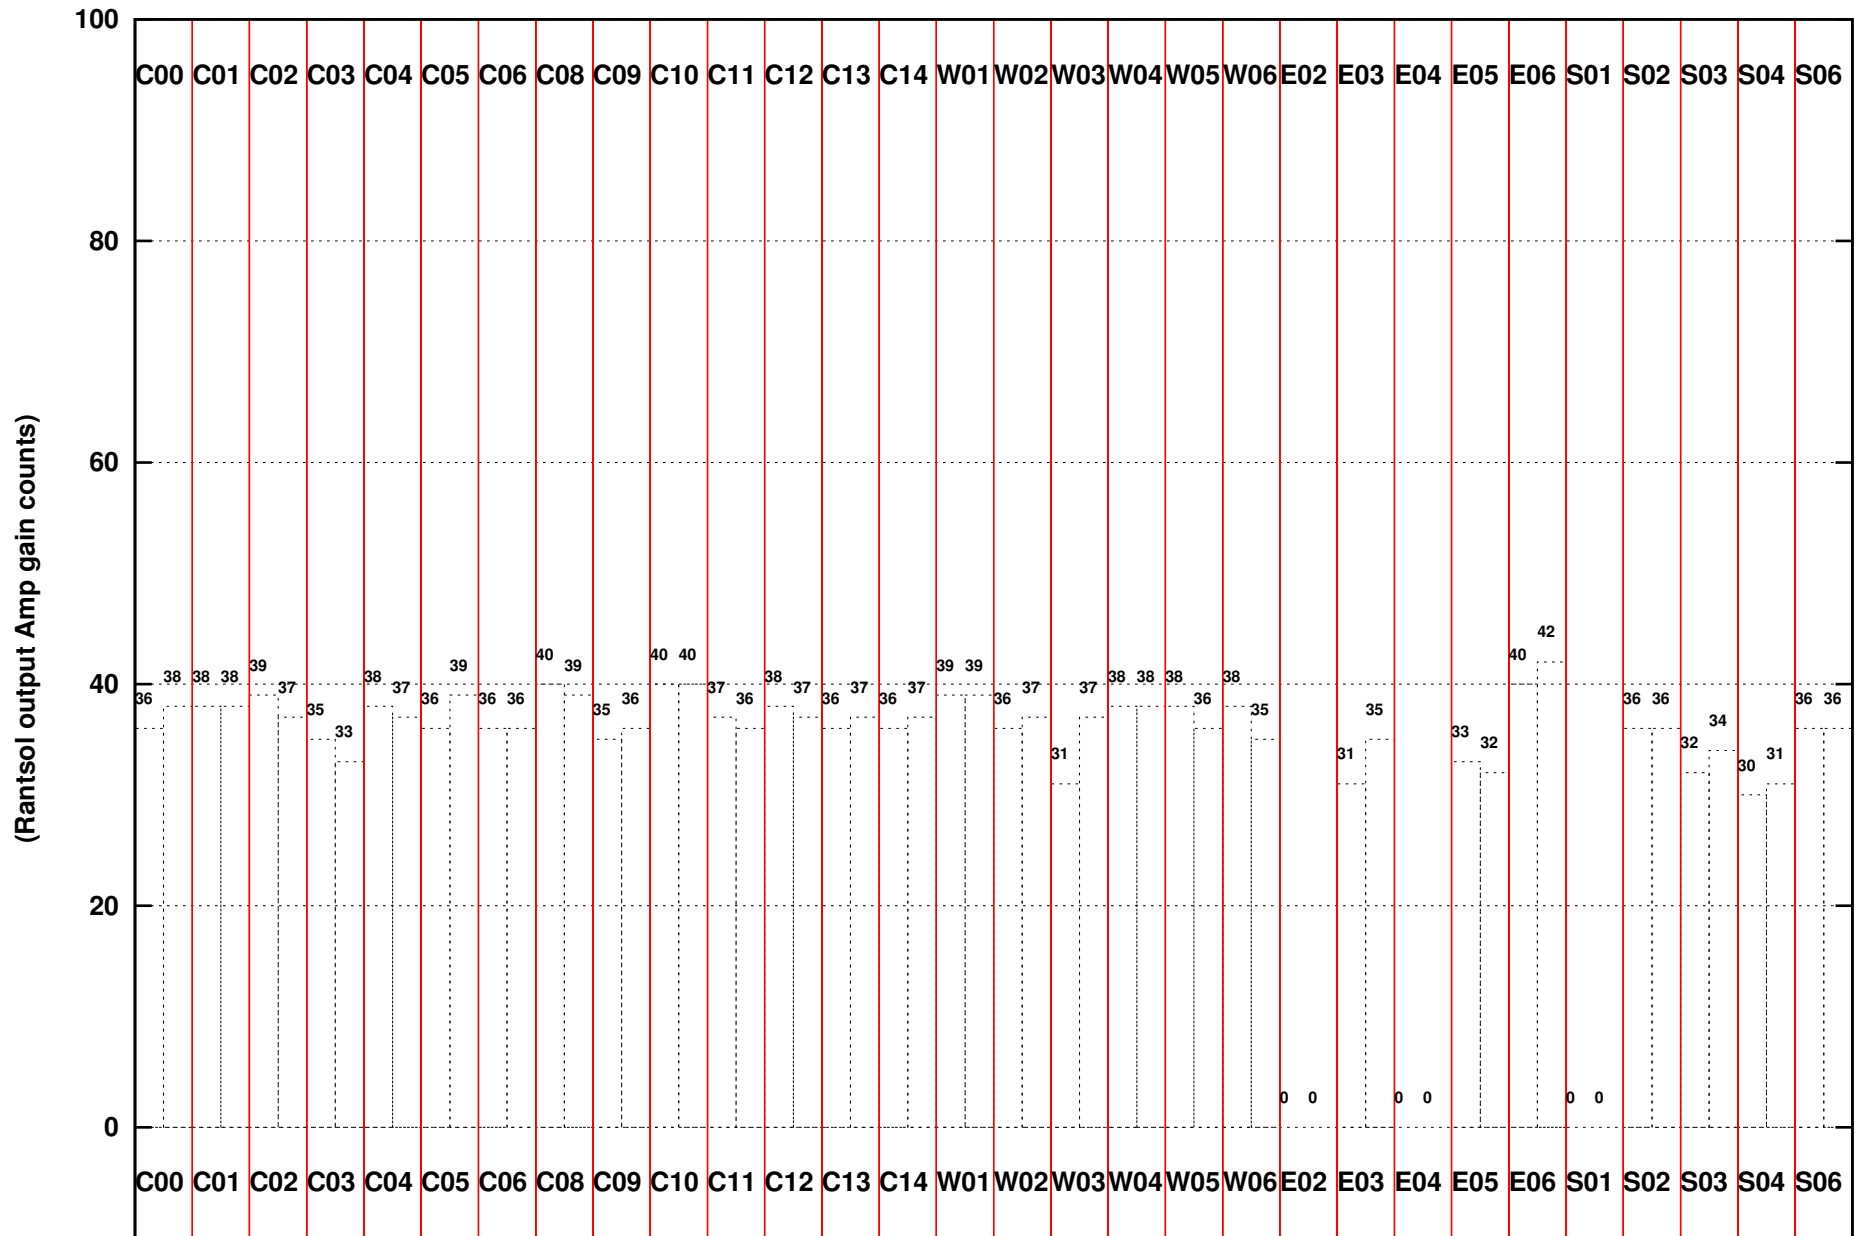

FRINGE STATUS (Rf:591.000,591.000 MHz., LO1:540.000,540.000 MHz., LO4/5:149.000,156.000 MHz.)

(File:/gsbifrddata1/21jun/44_061_21jun2023_b4_gsb.lta, scan:0, chan:128, Src:3C468.1, Date:21Jun2023 02:10:40)