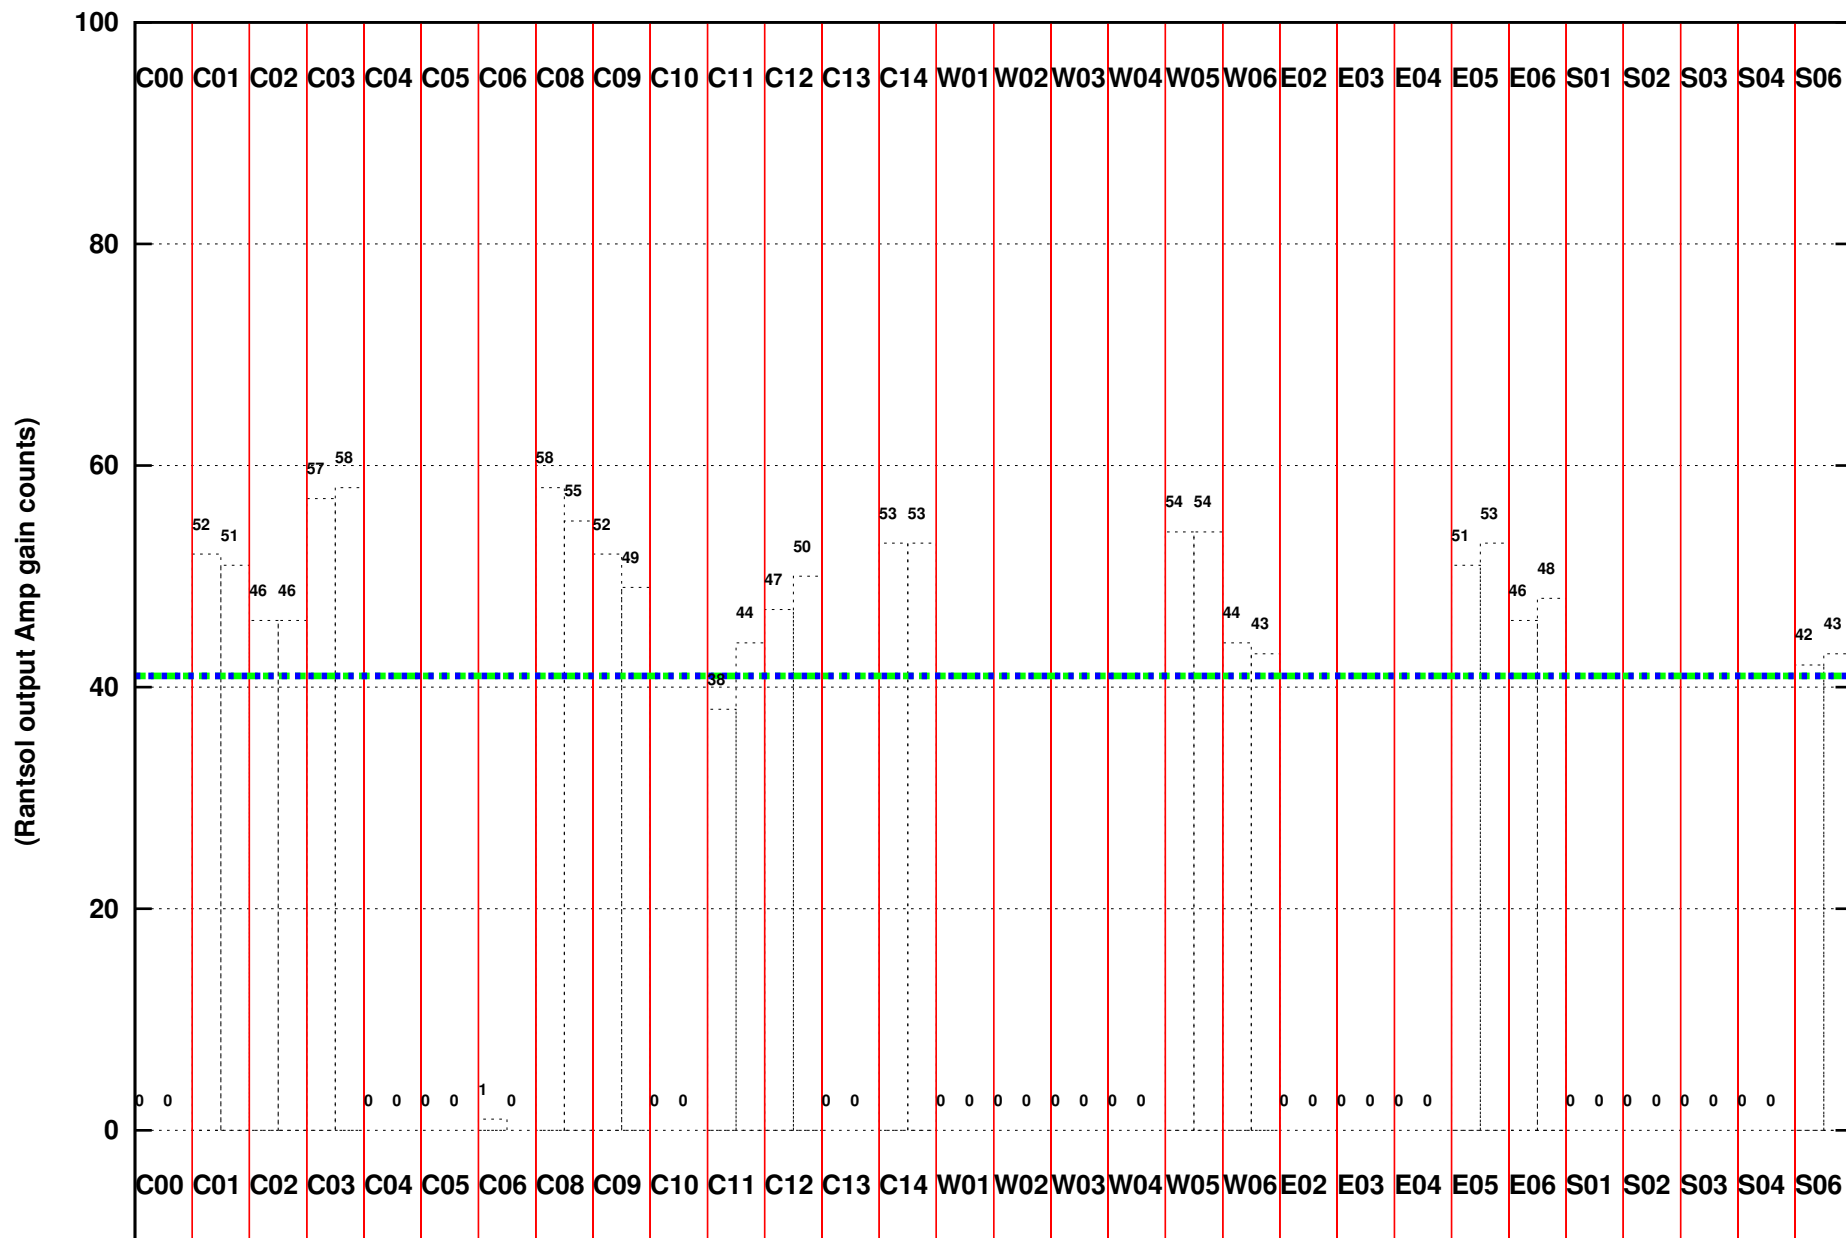

FRINGE STATUS (Rf:500.000,500.000 MHz., LO1:500.000,500.000 MHz., LO4/5:0.000,0.000 MHz.)

(File:/gwbifrdta1/22jun/44_001b_22jun2023_subar2_b3_gwb.lta, scan:1, chan:512, Src:3C286, Date:22Jun2023 20:23:05)