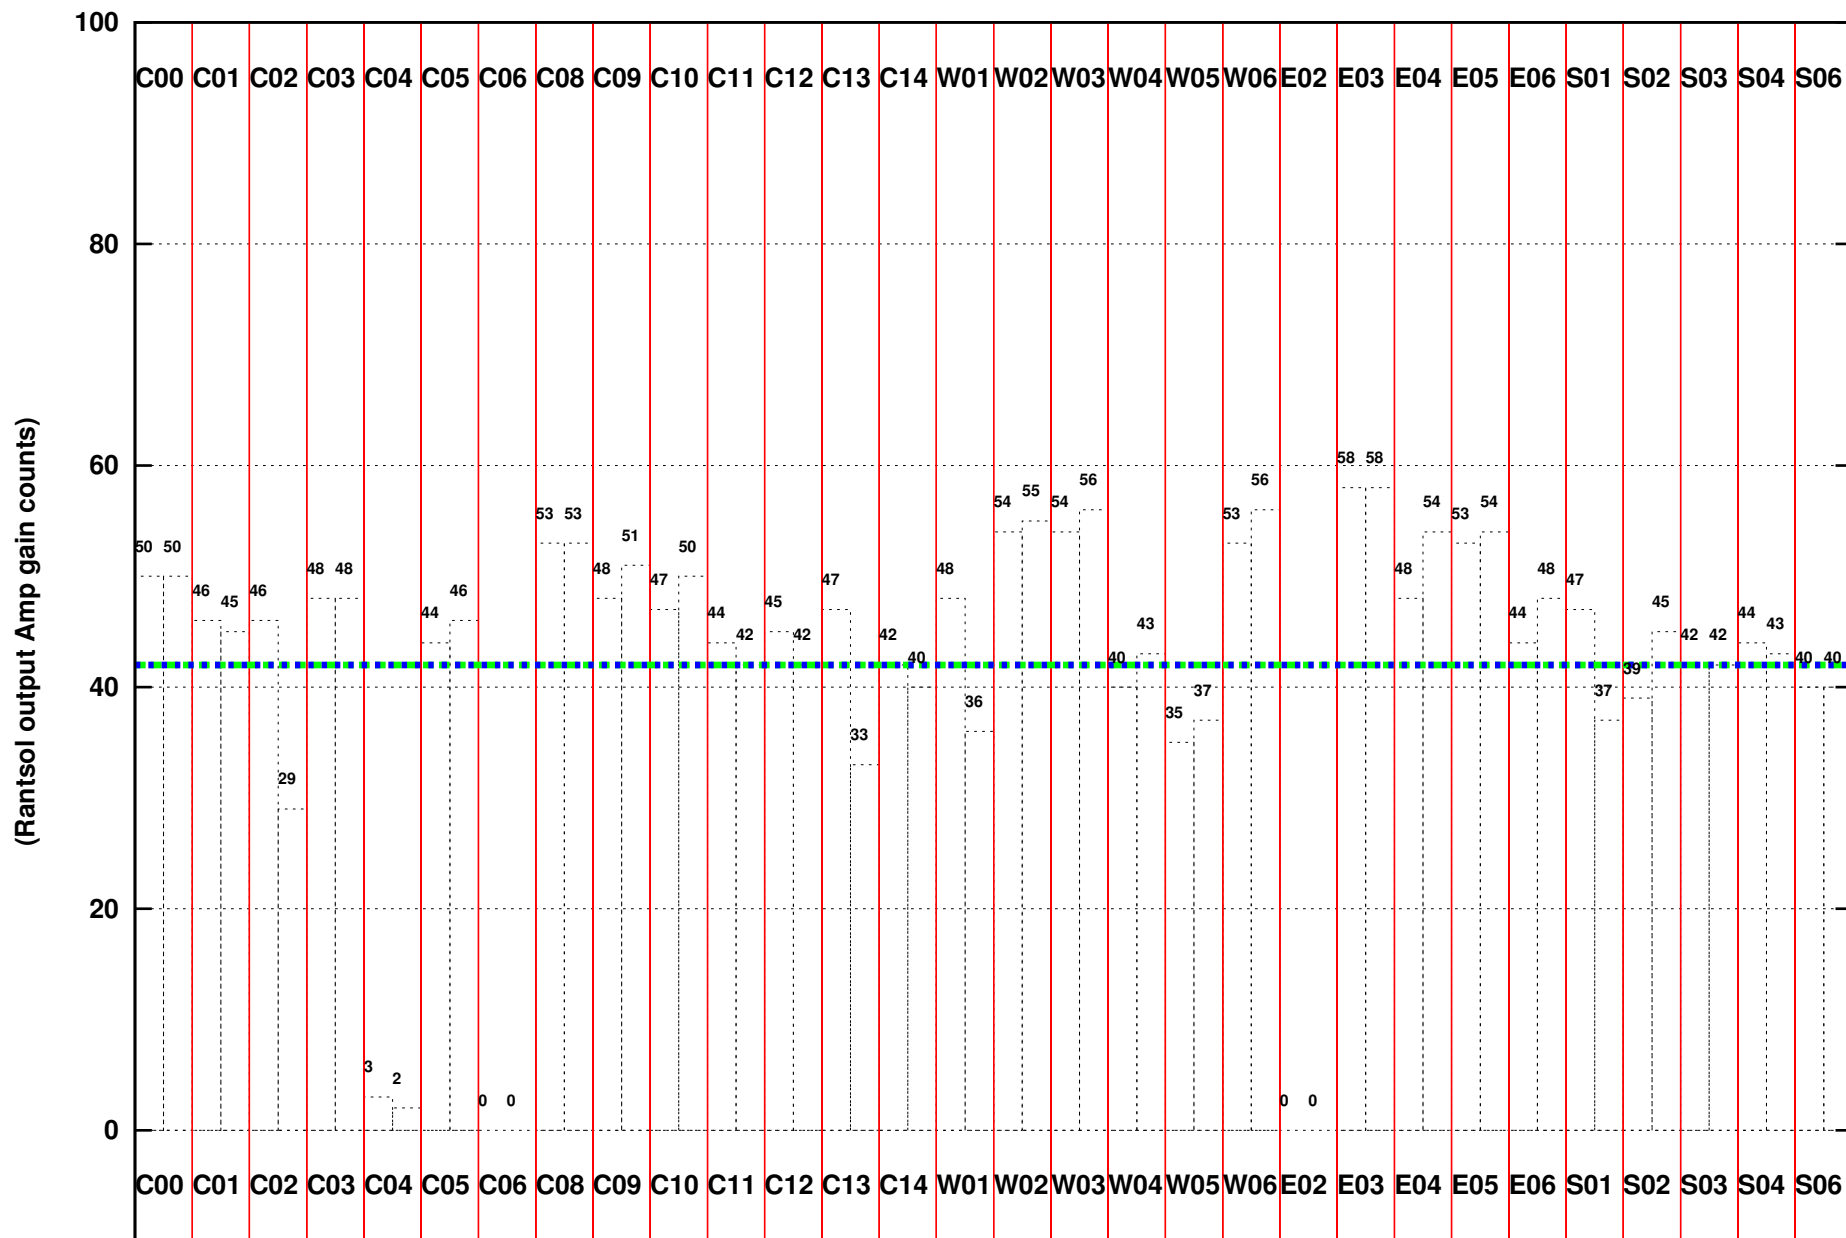

FRINGE STATUS (Rf:1409.000,1409.000 MHz., LO1:1460.000,1460.000 MHz., LO4/5:149.000,156.000 MHz.)

(File:/gsbifrddata1/23jun/44_099_23jun2023_b5_gsb.lta, scan:0, chan:128, Src:3C48, Date:23Jun2023 09:20:20)