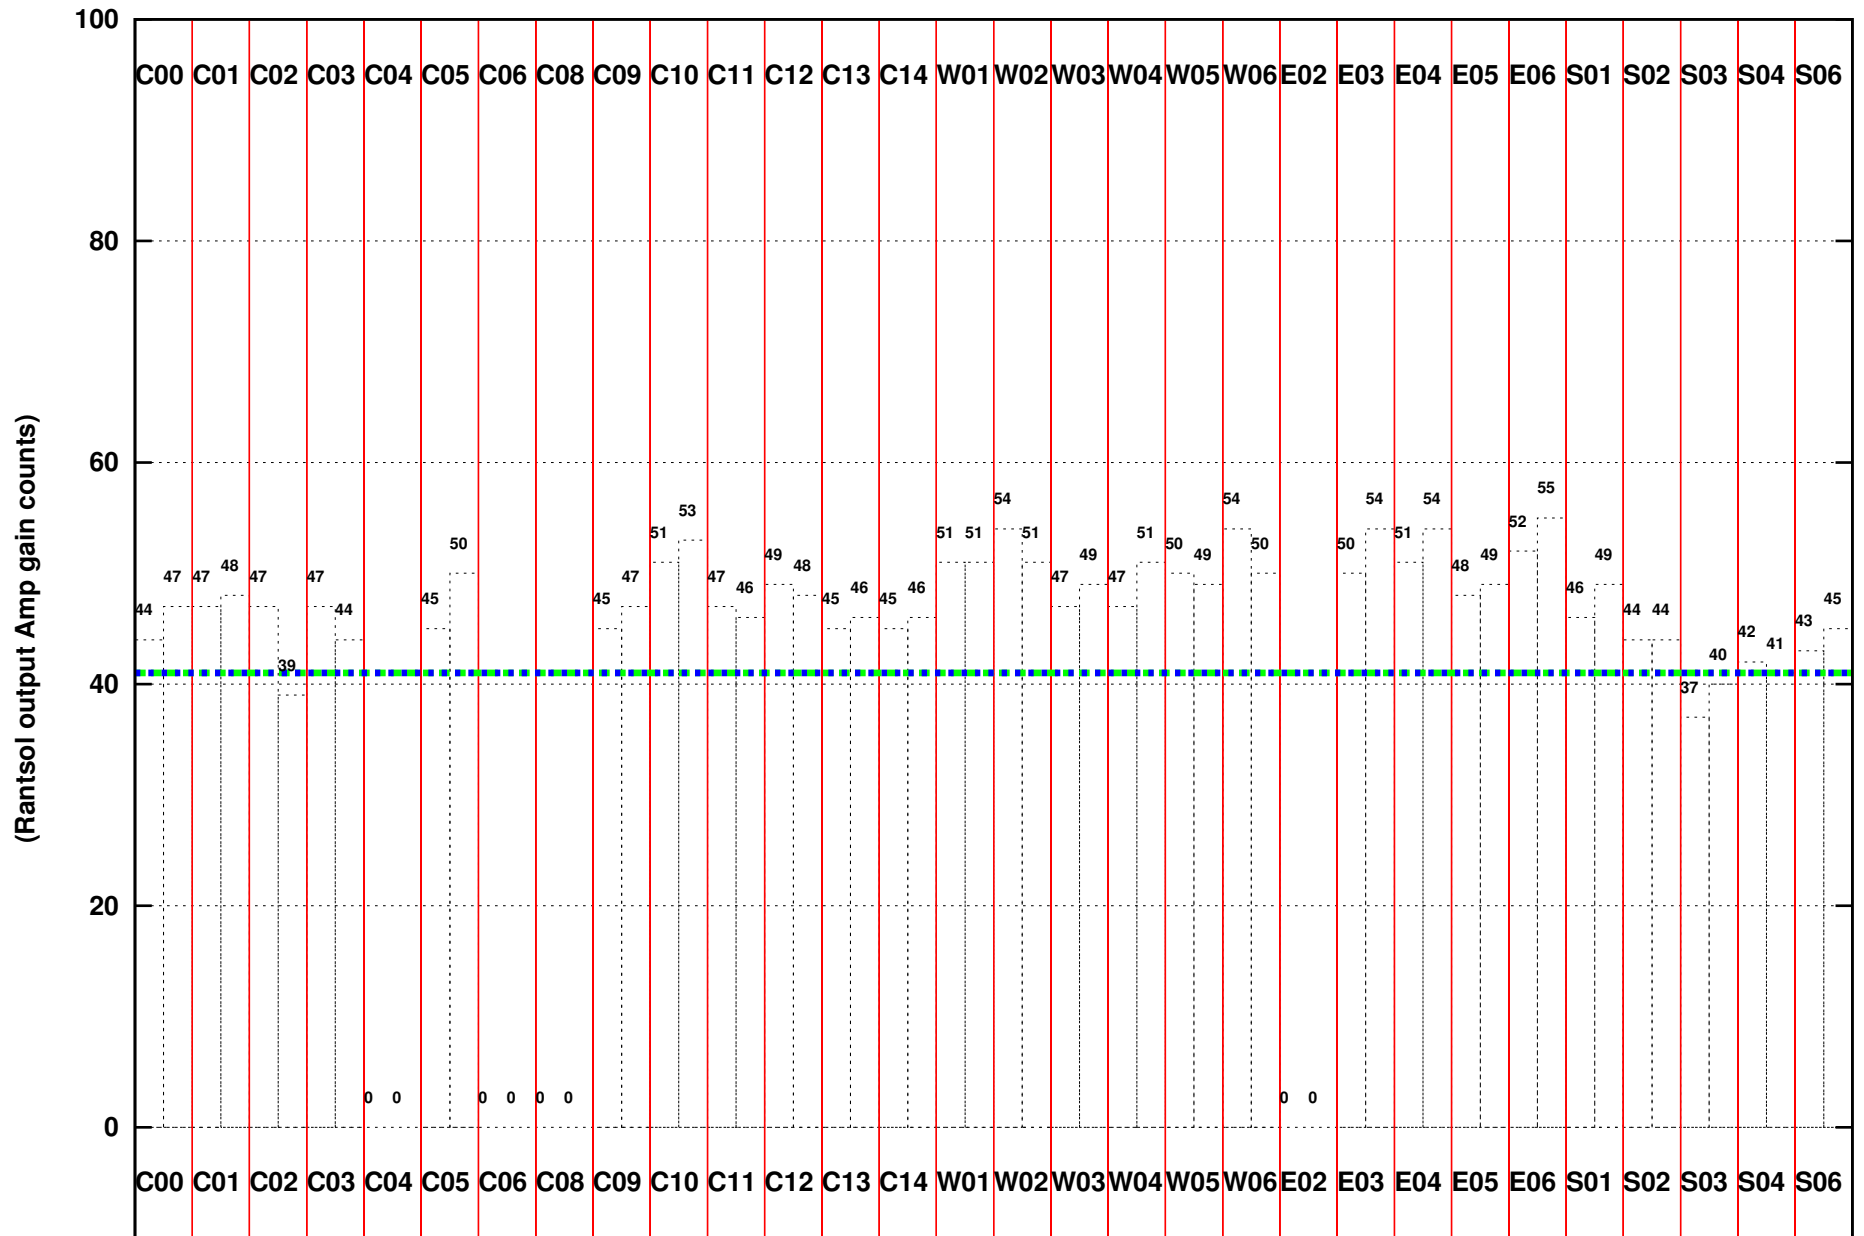

FRINGE STATUS (Rf:591.000,591.000 MHz., LO1:540.000,540.000 MHz., LO4/5:149.000,156.000 MHz.)

(File:/gsbifrddata1/23jun/44_007_23jun2023_b4_gsb.lta, scan:0, chan:128, Src:3C286, Date:23Jun2023 15:12:47)