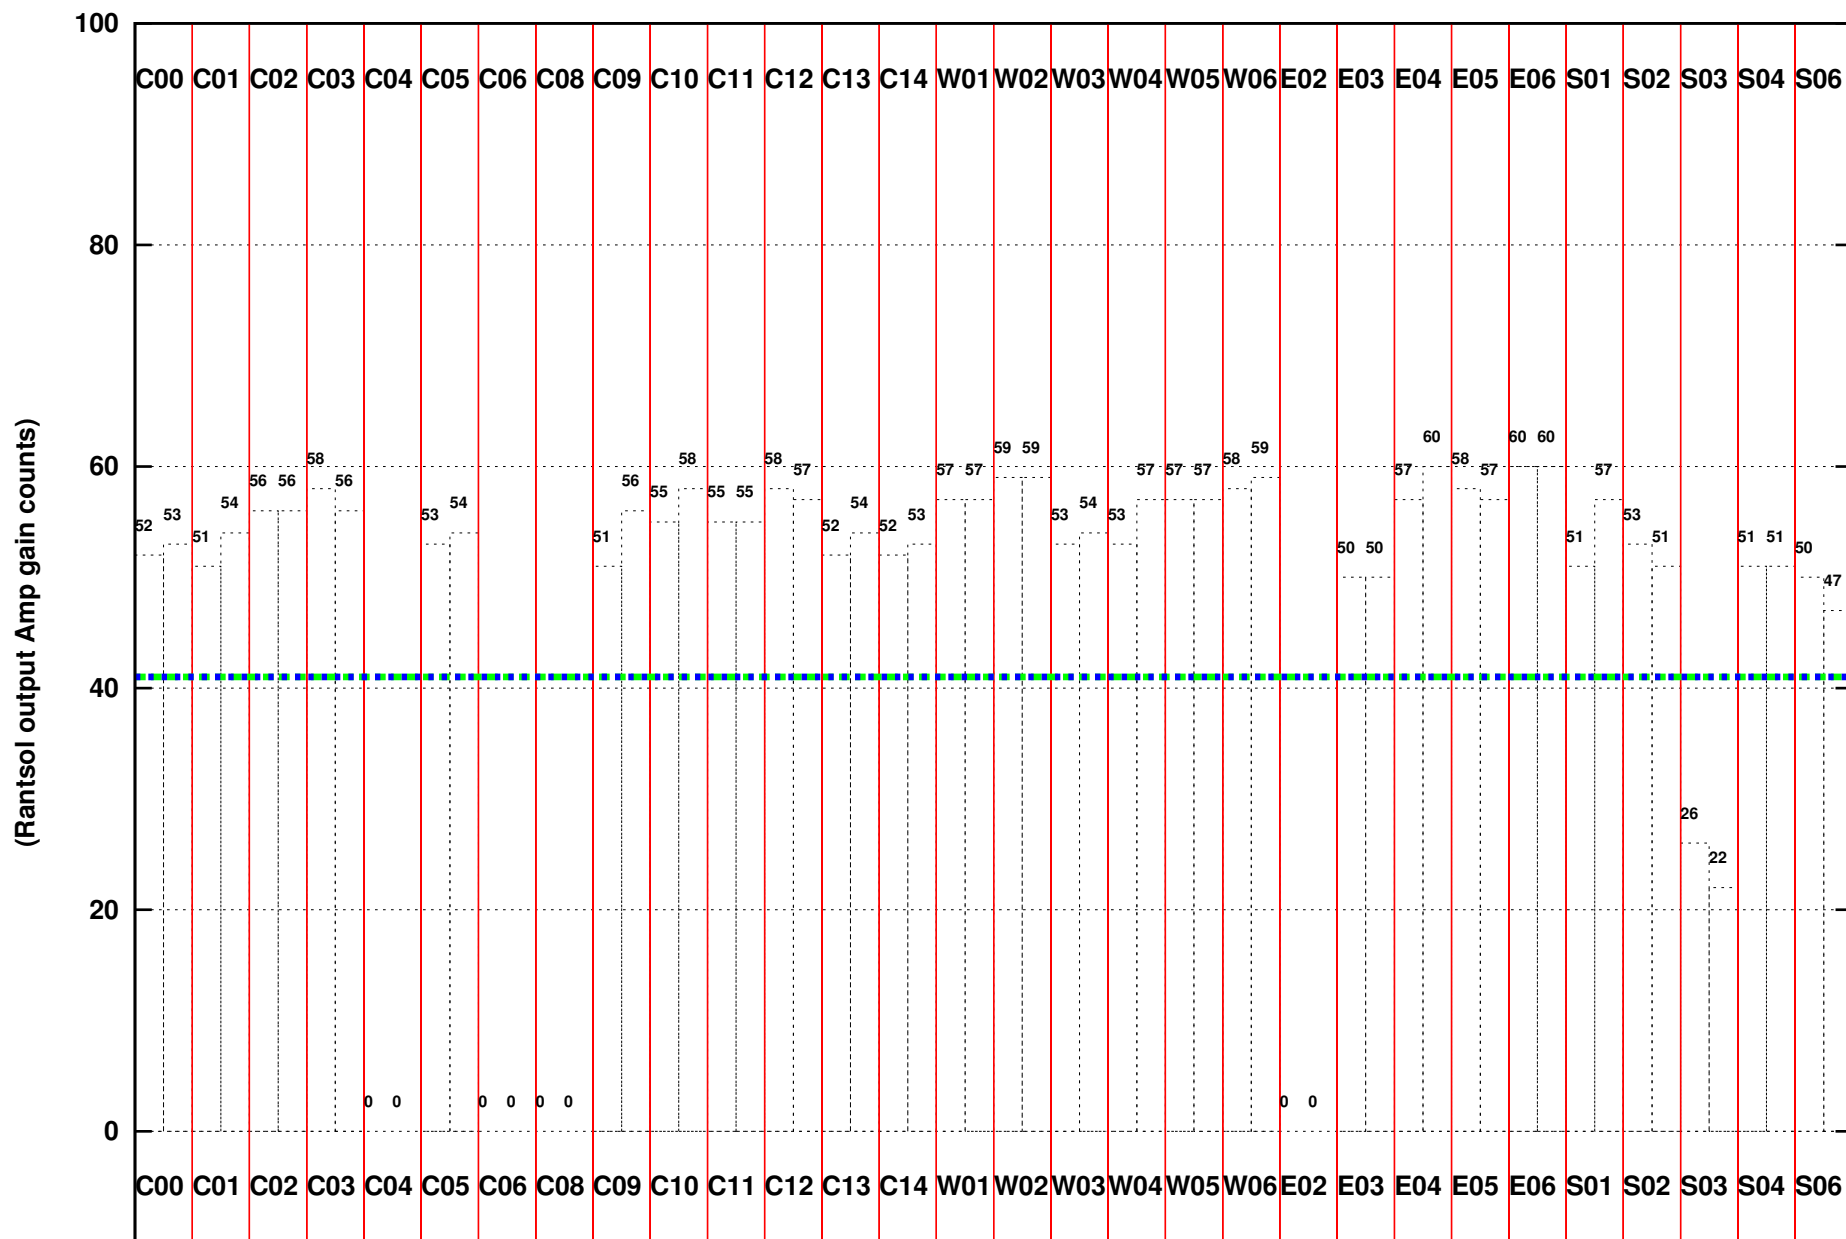

FRINGE STATUS (Rf:550.000,550.000 MHz., LO1:550.000,550.000 MHz., LO4/5:0.000,0.000 MHz.)

(File:/gwbifrddata1/23jun/44_007_23jun2023_b4_gwb.lta, scan:0, chan:1024, Src:3C286, Date:23Jun2023 15:13:02)