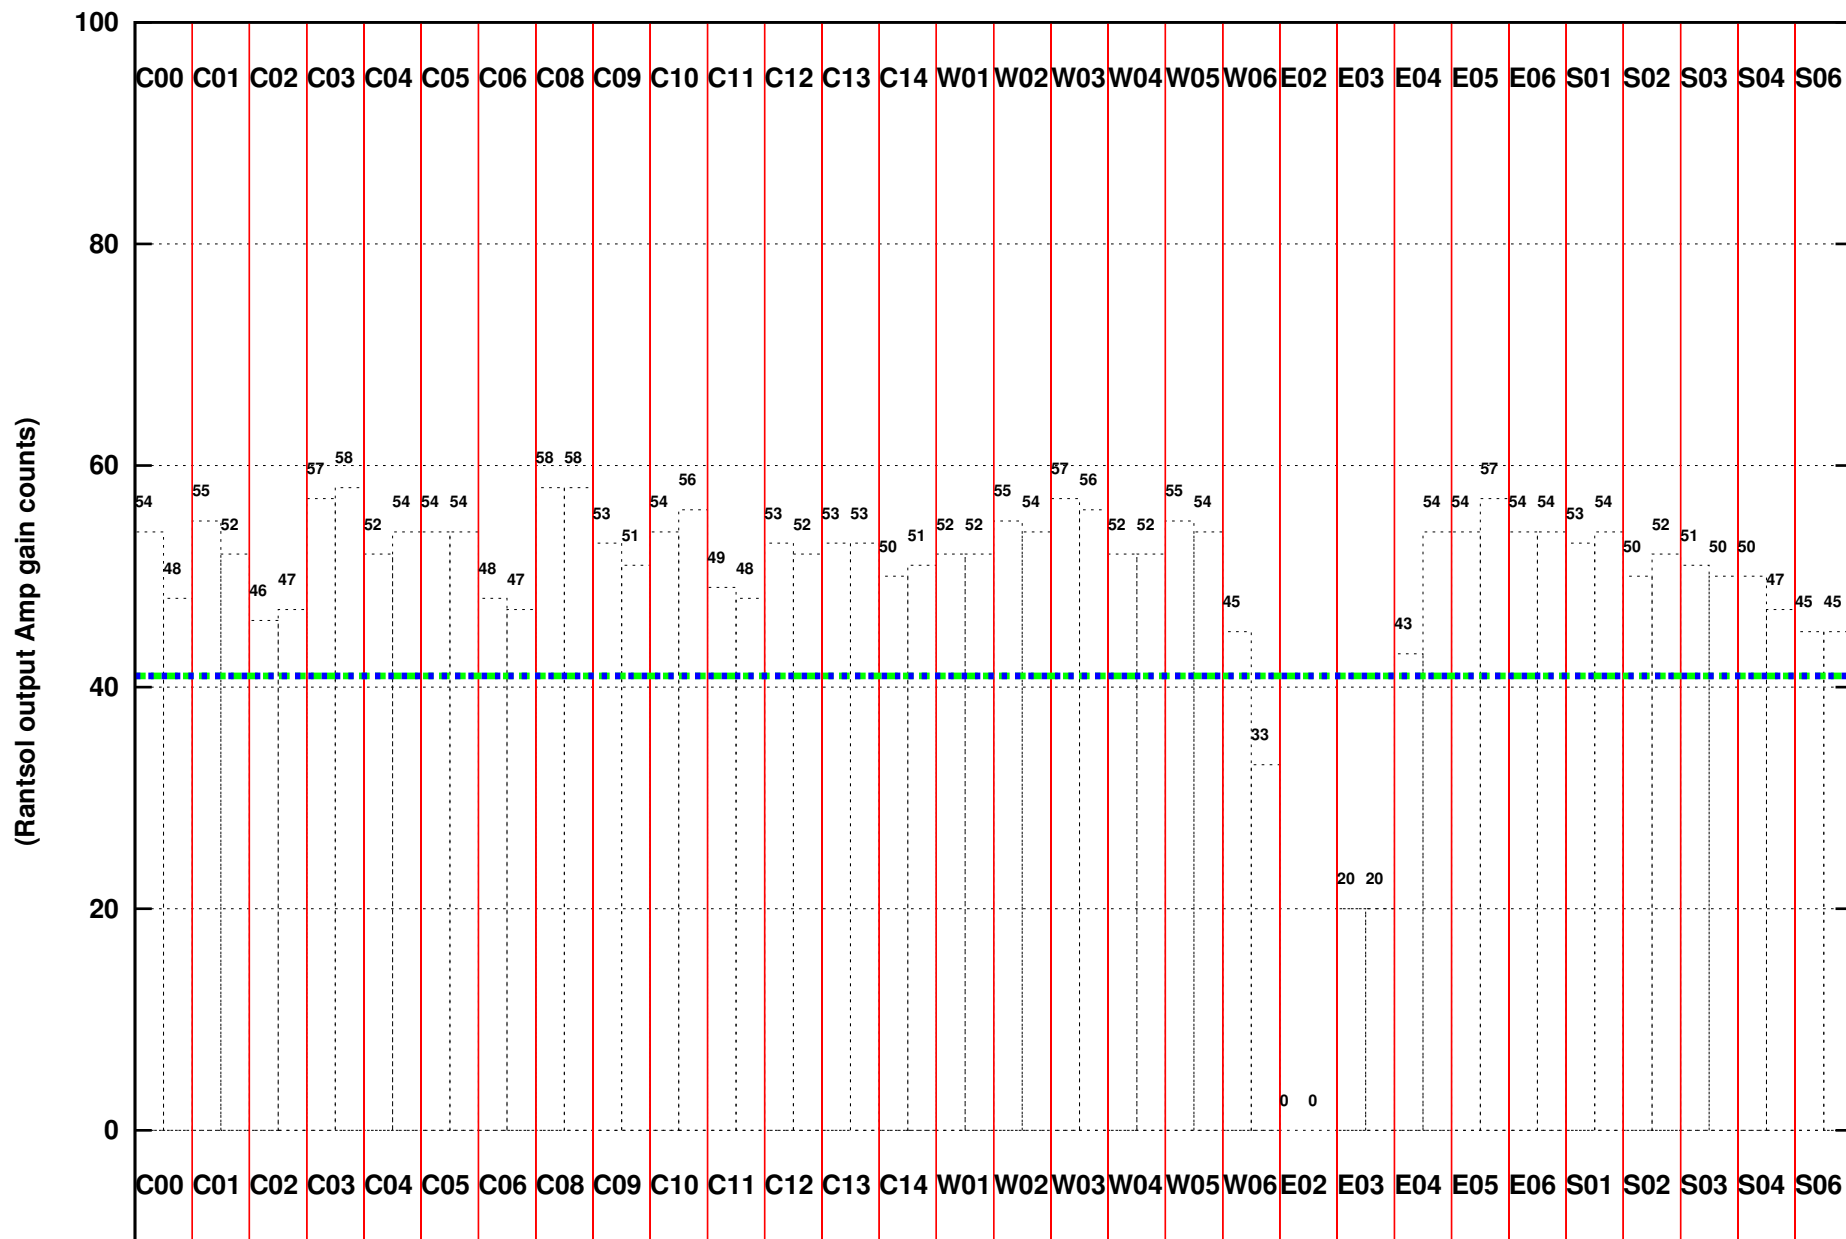

FRINGE STATUS (Rf:500.000,500.000 MHz., LO1:500.000,500.000 MHz., LO4/5:0.000,0.000 MHz.)

(File:/gwbifrdta2/24jun/44_099_24jun2023_b3_gwb.lta, scan:0, chan:1024, Src:3C48, Date:24Jun2023 09:17:27)