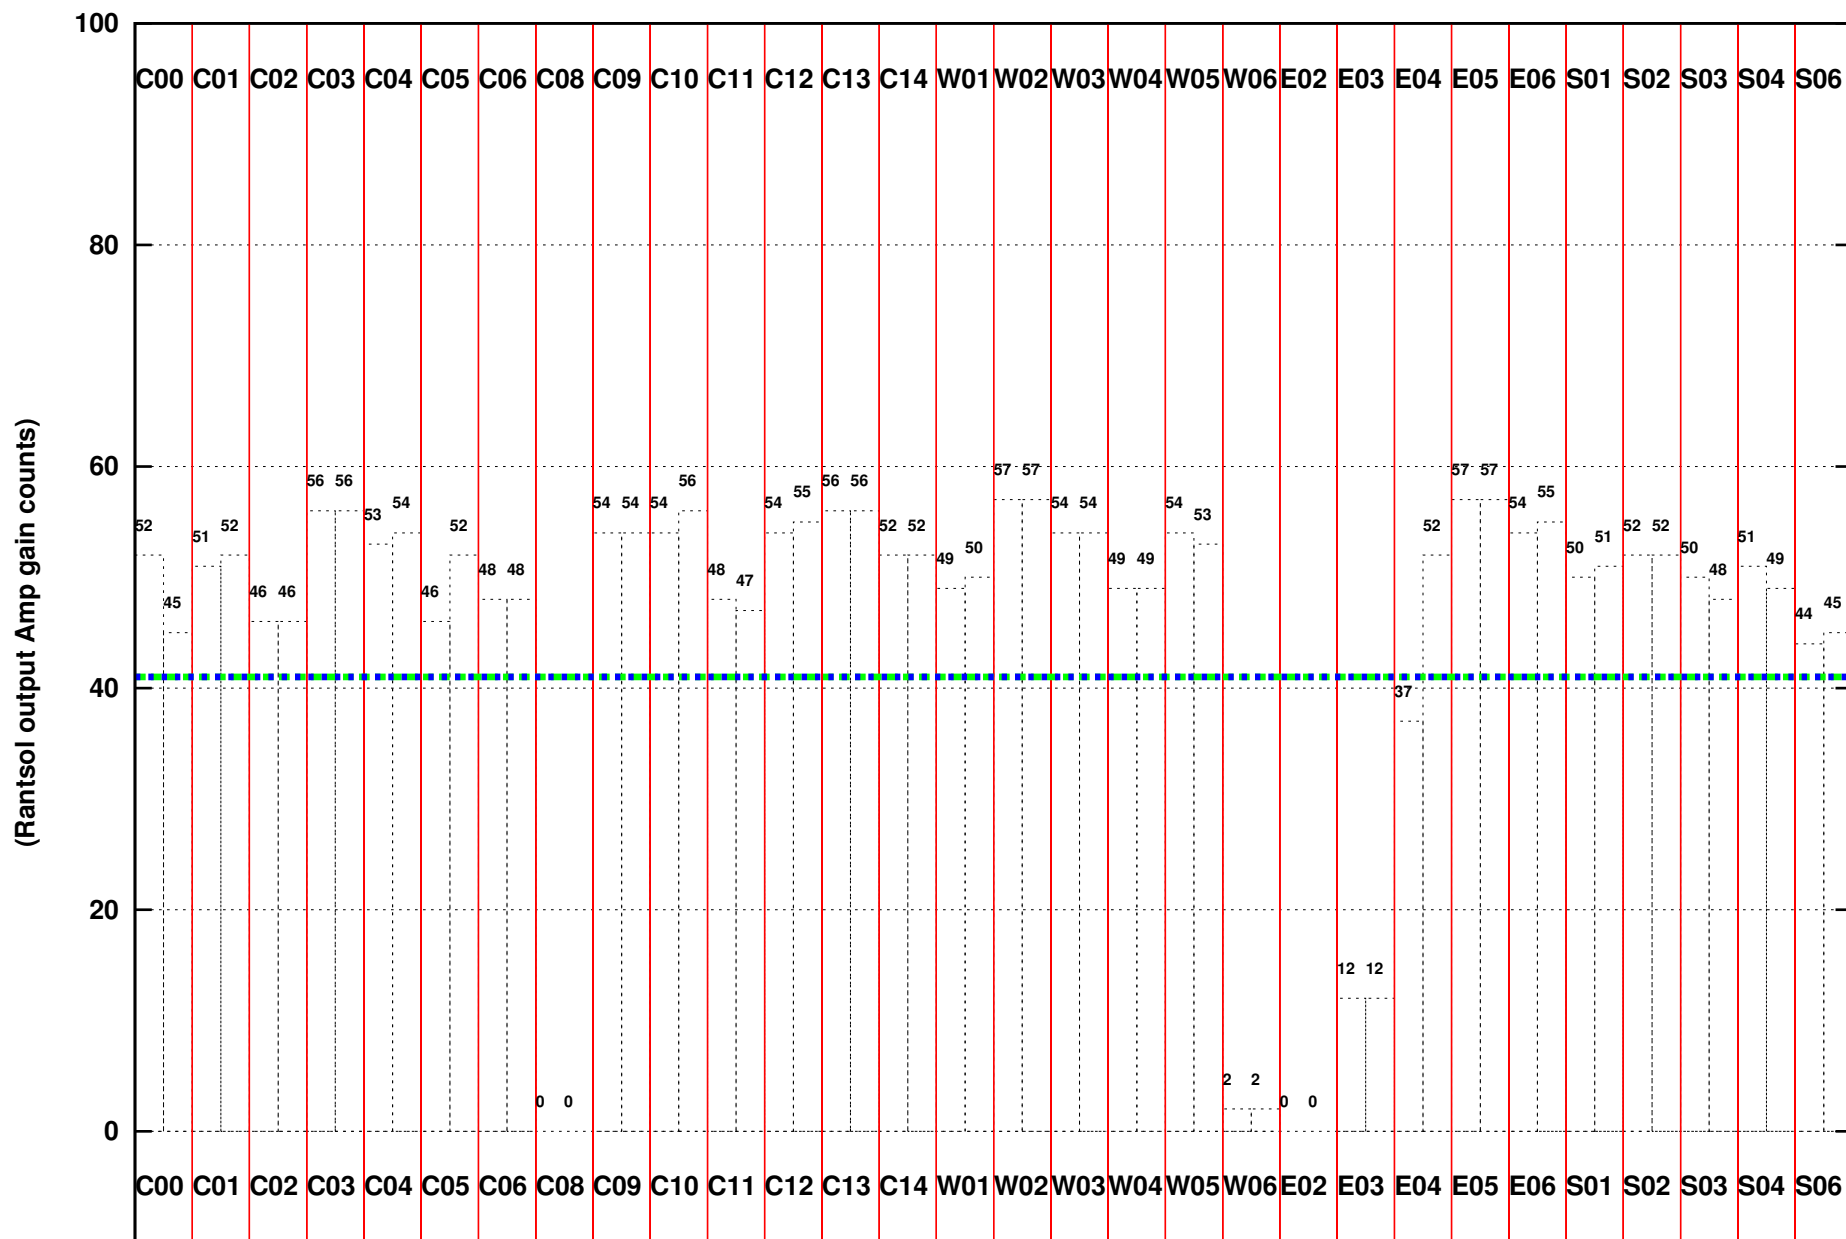

FRINGE STATUS (Rf:500.000,500.000 MHz., LO1:500.000,500.000 MHz., LO4/5:0.000,0.000 MHz.)

(File:/gwbifrddata2/25jun/44_003_25jun2023_b3_gwb.lta, scan:0, chan:2048, Src:3C286, Date:25Jun2023 01:16:56)