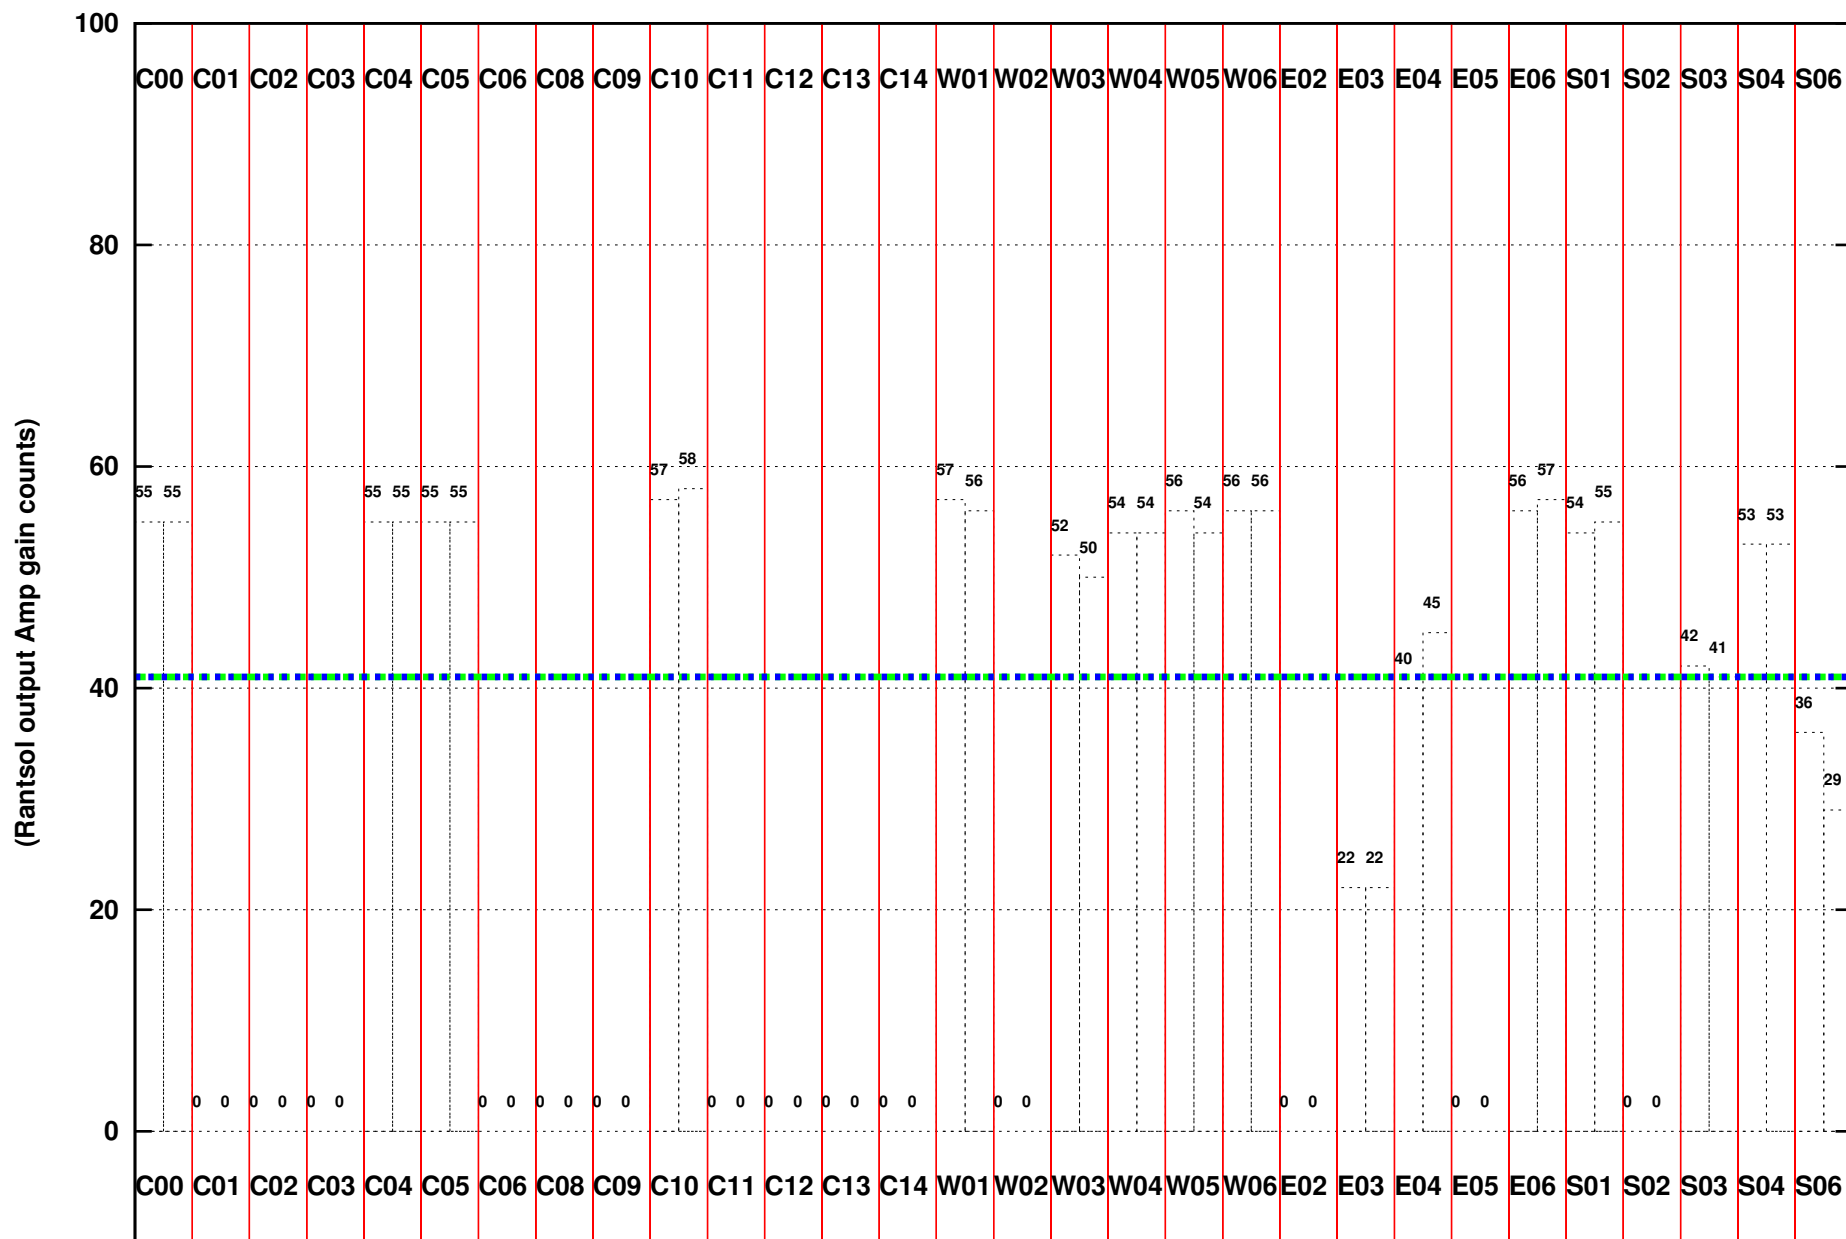

FRINGE STATUS (Rf:550.000,550.000 MHz., LO1:550.000,550.000 MHz., LO4/5:0.000,0.000 MHz.)

(File:/gwbifrddata1/25jun/44_035a_25jun2023_subar1_b4_gwb.lta, scan:0, chan:2048, Src:3C147, Date:25Jun2023 14:25:59)