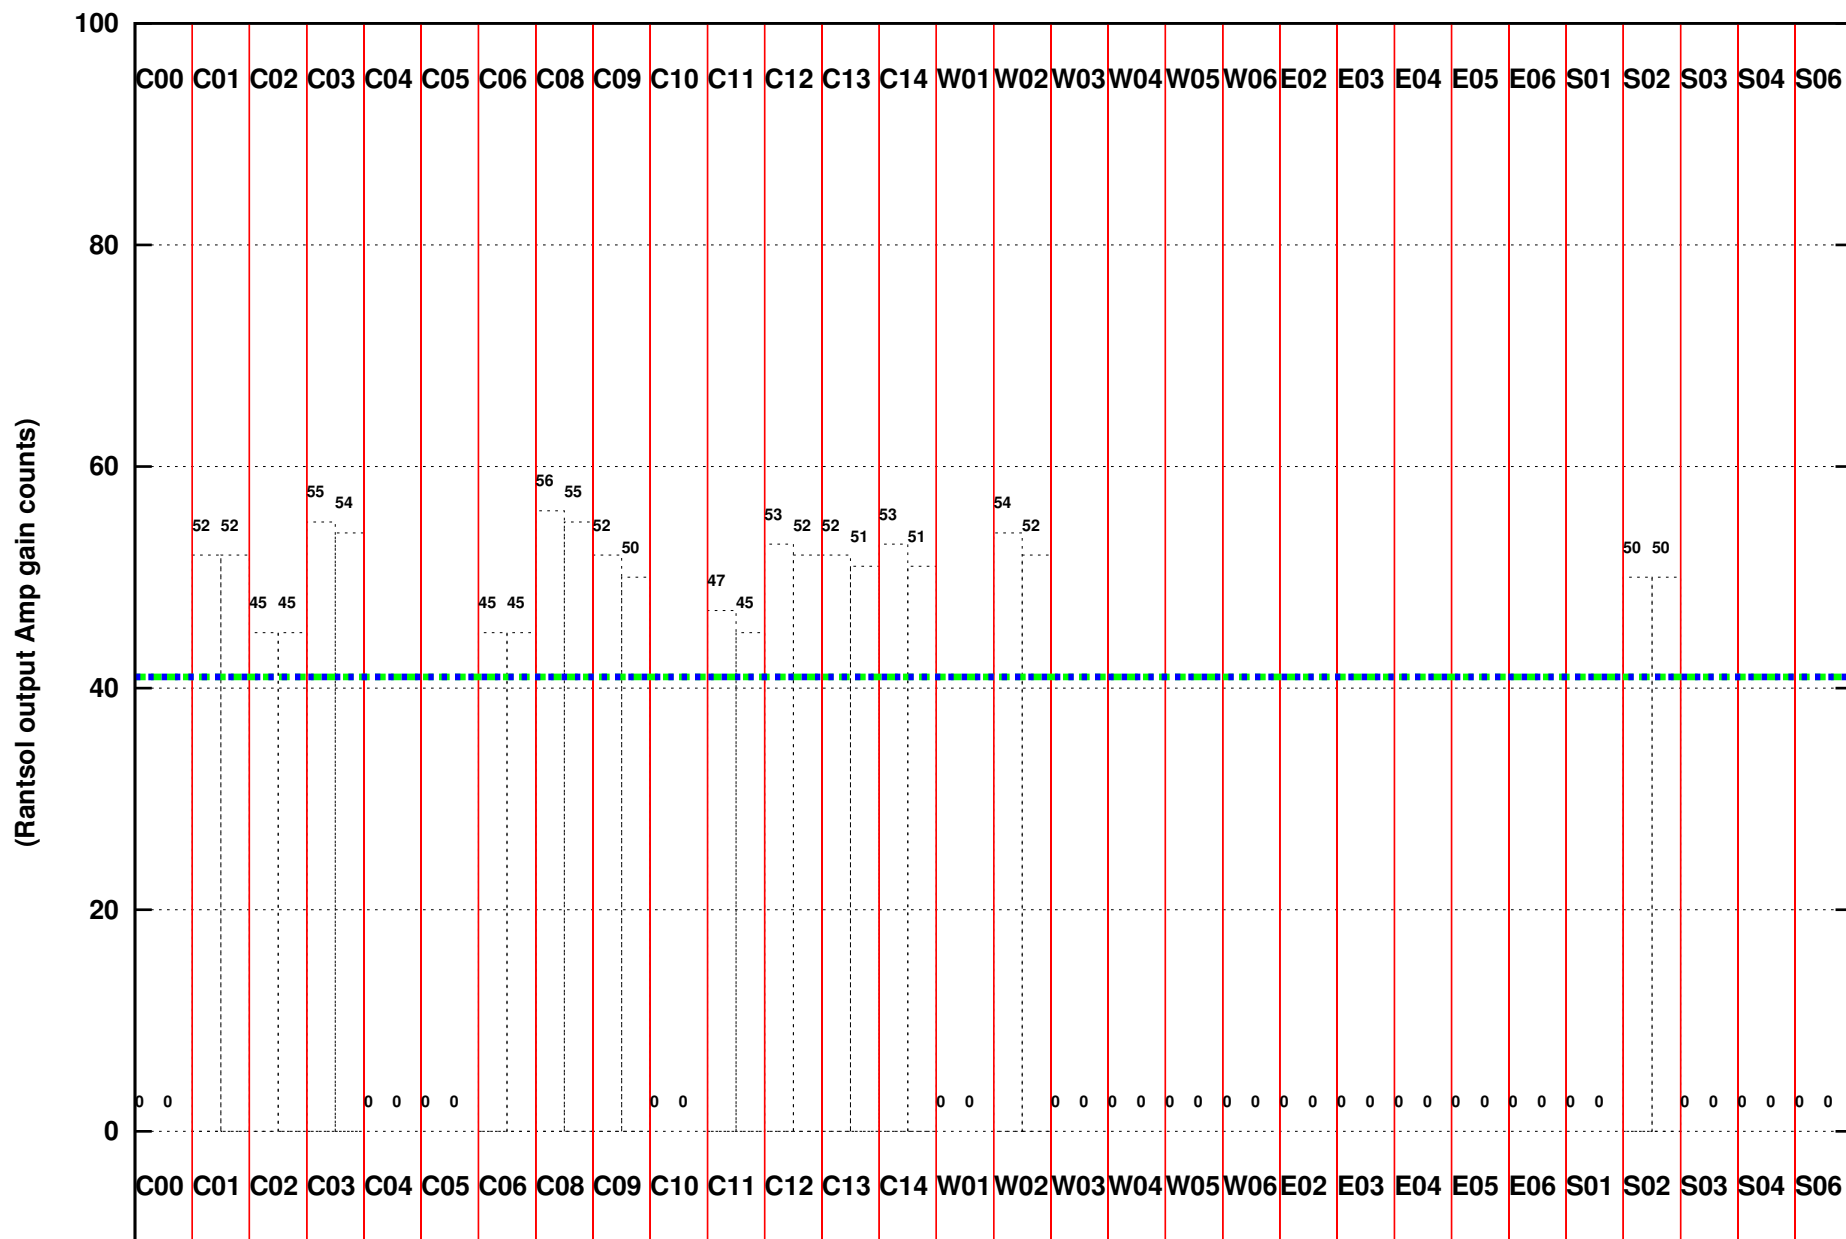

FRINGE STATUS (Rf:500.000,500.000 MHz., LO1:500.000,500.000 MHz., LO4/5:0.000,0.000 MHz.)

(File:/gwbifrddata1/25jun/44_035b_25jun2023_subar2_b3_gwb.lta, scan:0, chan:2048, Src:3C147, Date:25Jun2023 14:26:16)