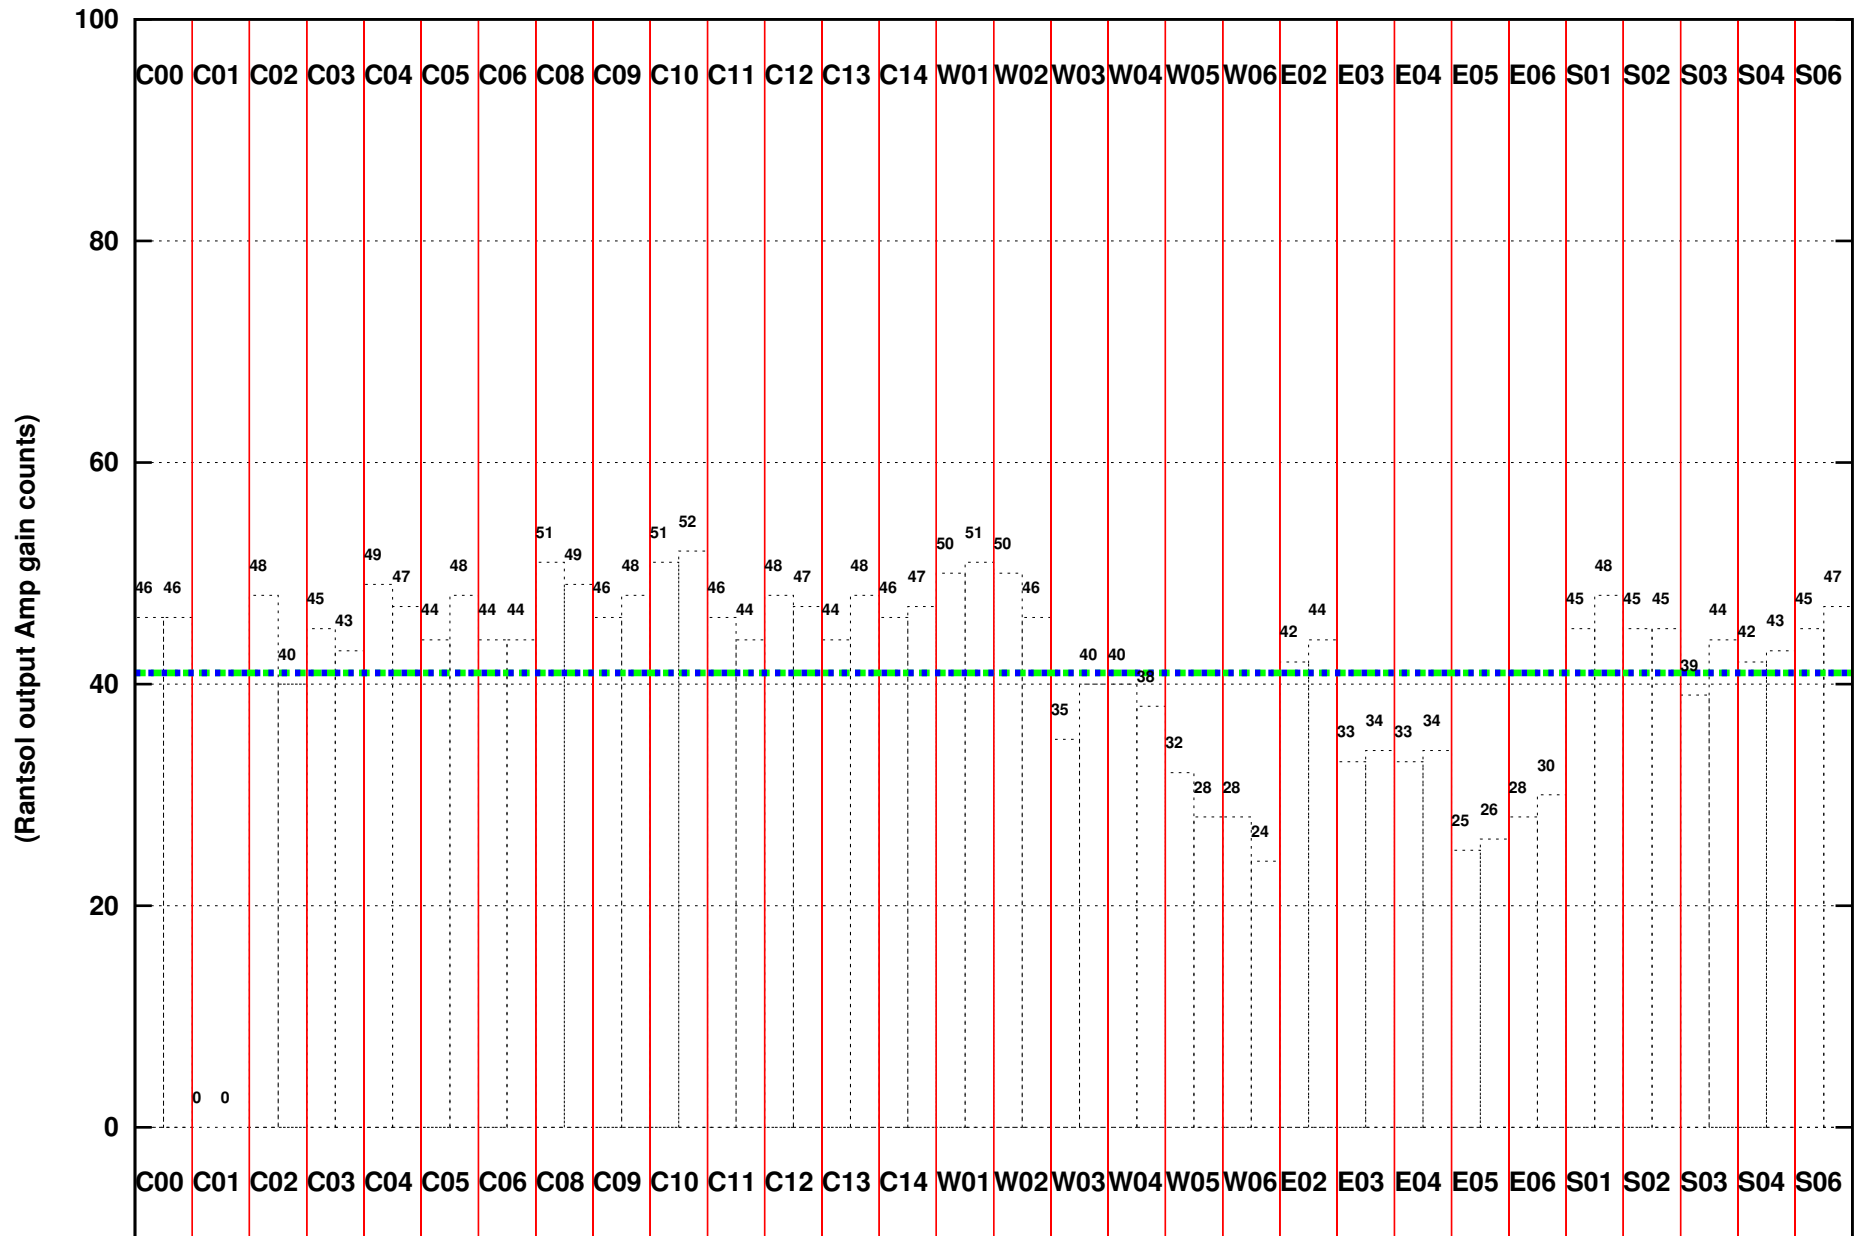

FRINGE STATUS (Rf:591.000,591.000 MHz., LO1:540.000,540.000 MHz., LO4/5:149.000,156.000 MHz.)

( File:/gsbifrdta1/27jun/44\_057\_27jun2023\_b4\_gsb.lta, scan:0, chan:128, Src:3C286, Date:27Jun2023 19:18:59)