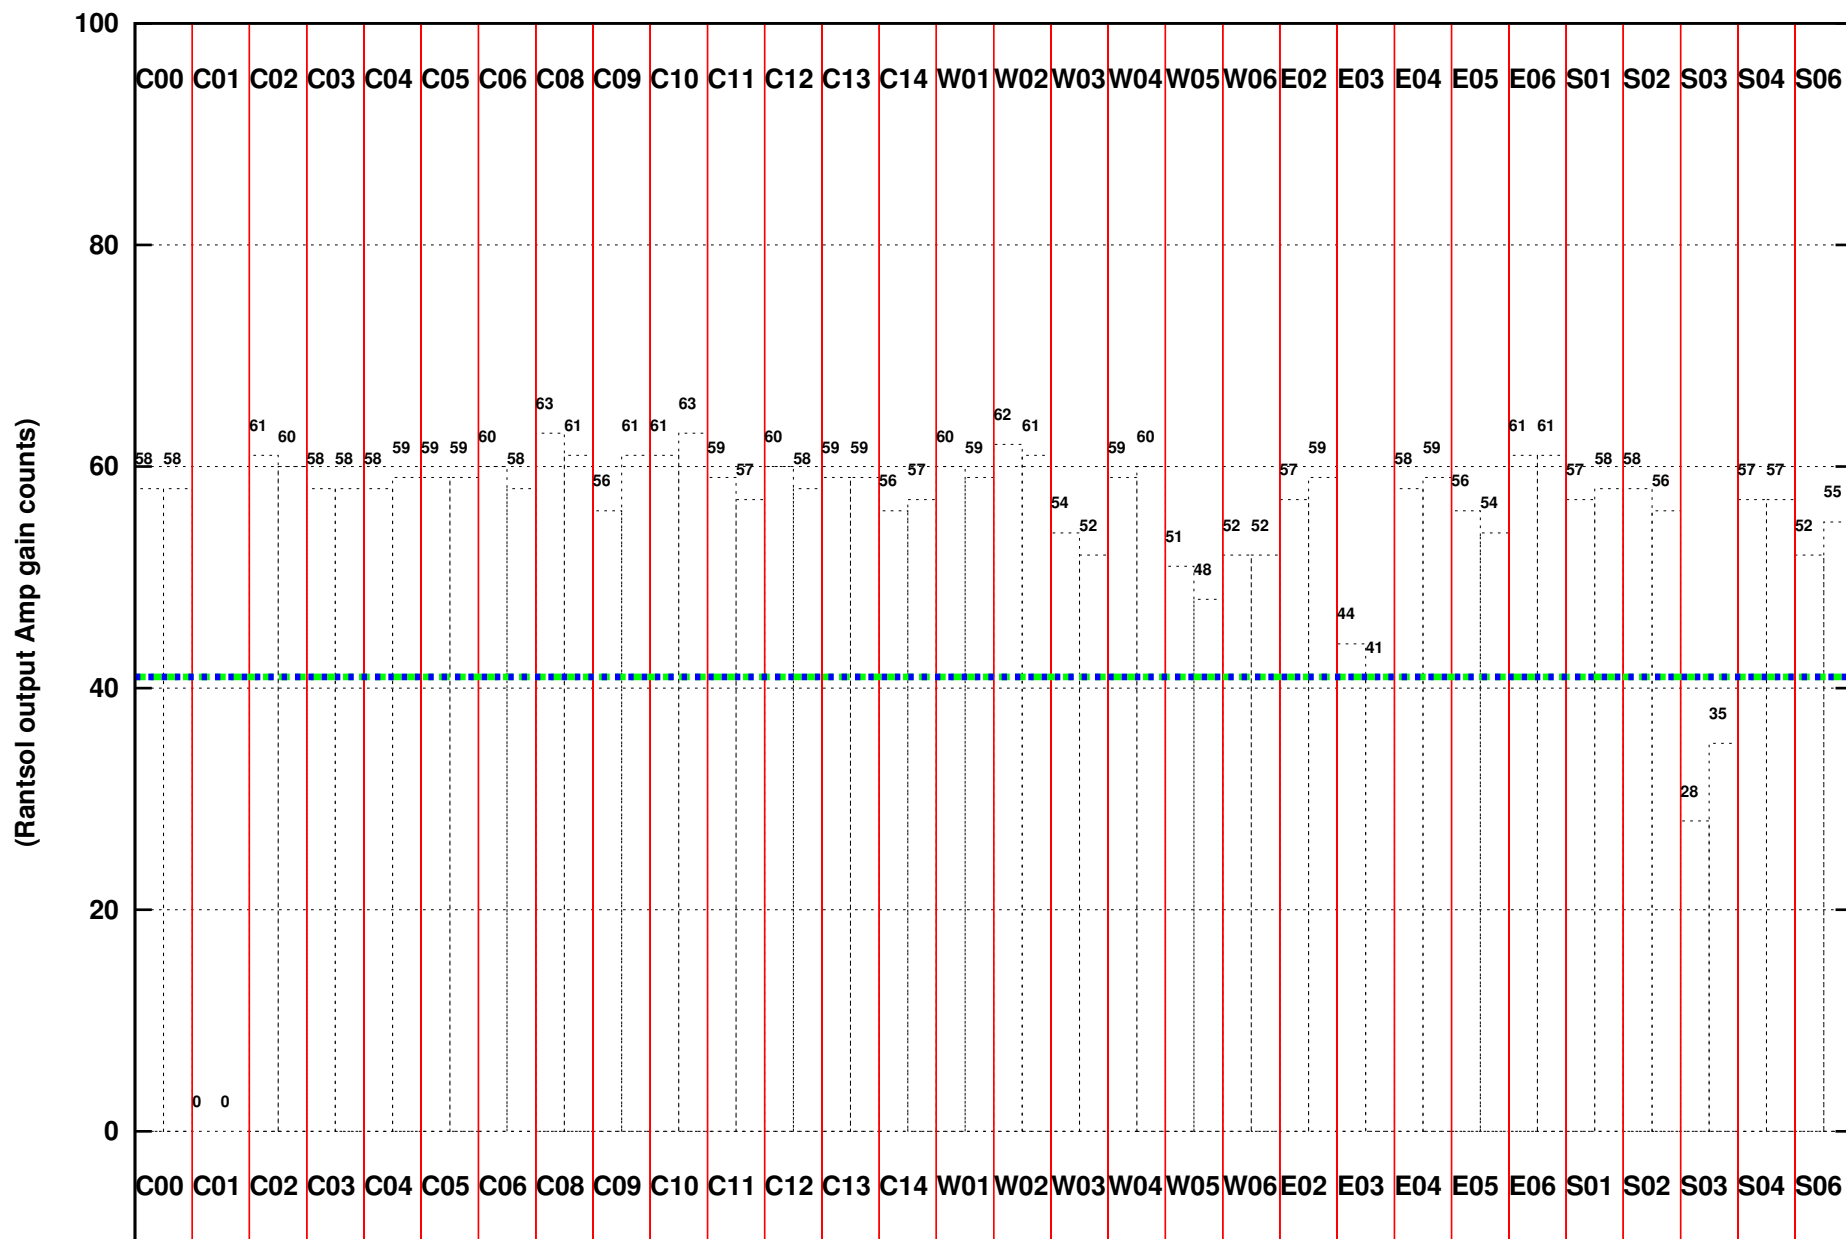

FRINGE STATUS (Rf:550.000,550.000 MHz., LO1:550.000,550.000 MHz., LO4/5:0.000,0.000 MHz.)

(File:/gwbifrddata1/27jun/44_057_27jun2023_b4_gwb.lta, scan:0, chan:1024, Src:3C286, Date:27Jun2023 19:19:15)