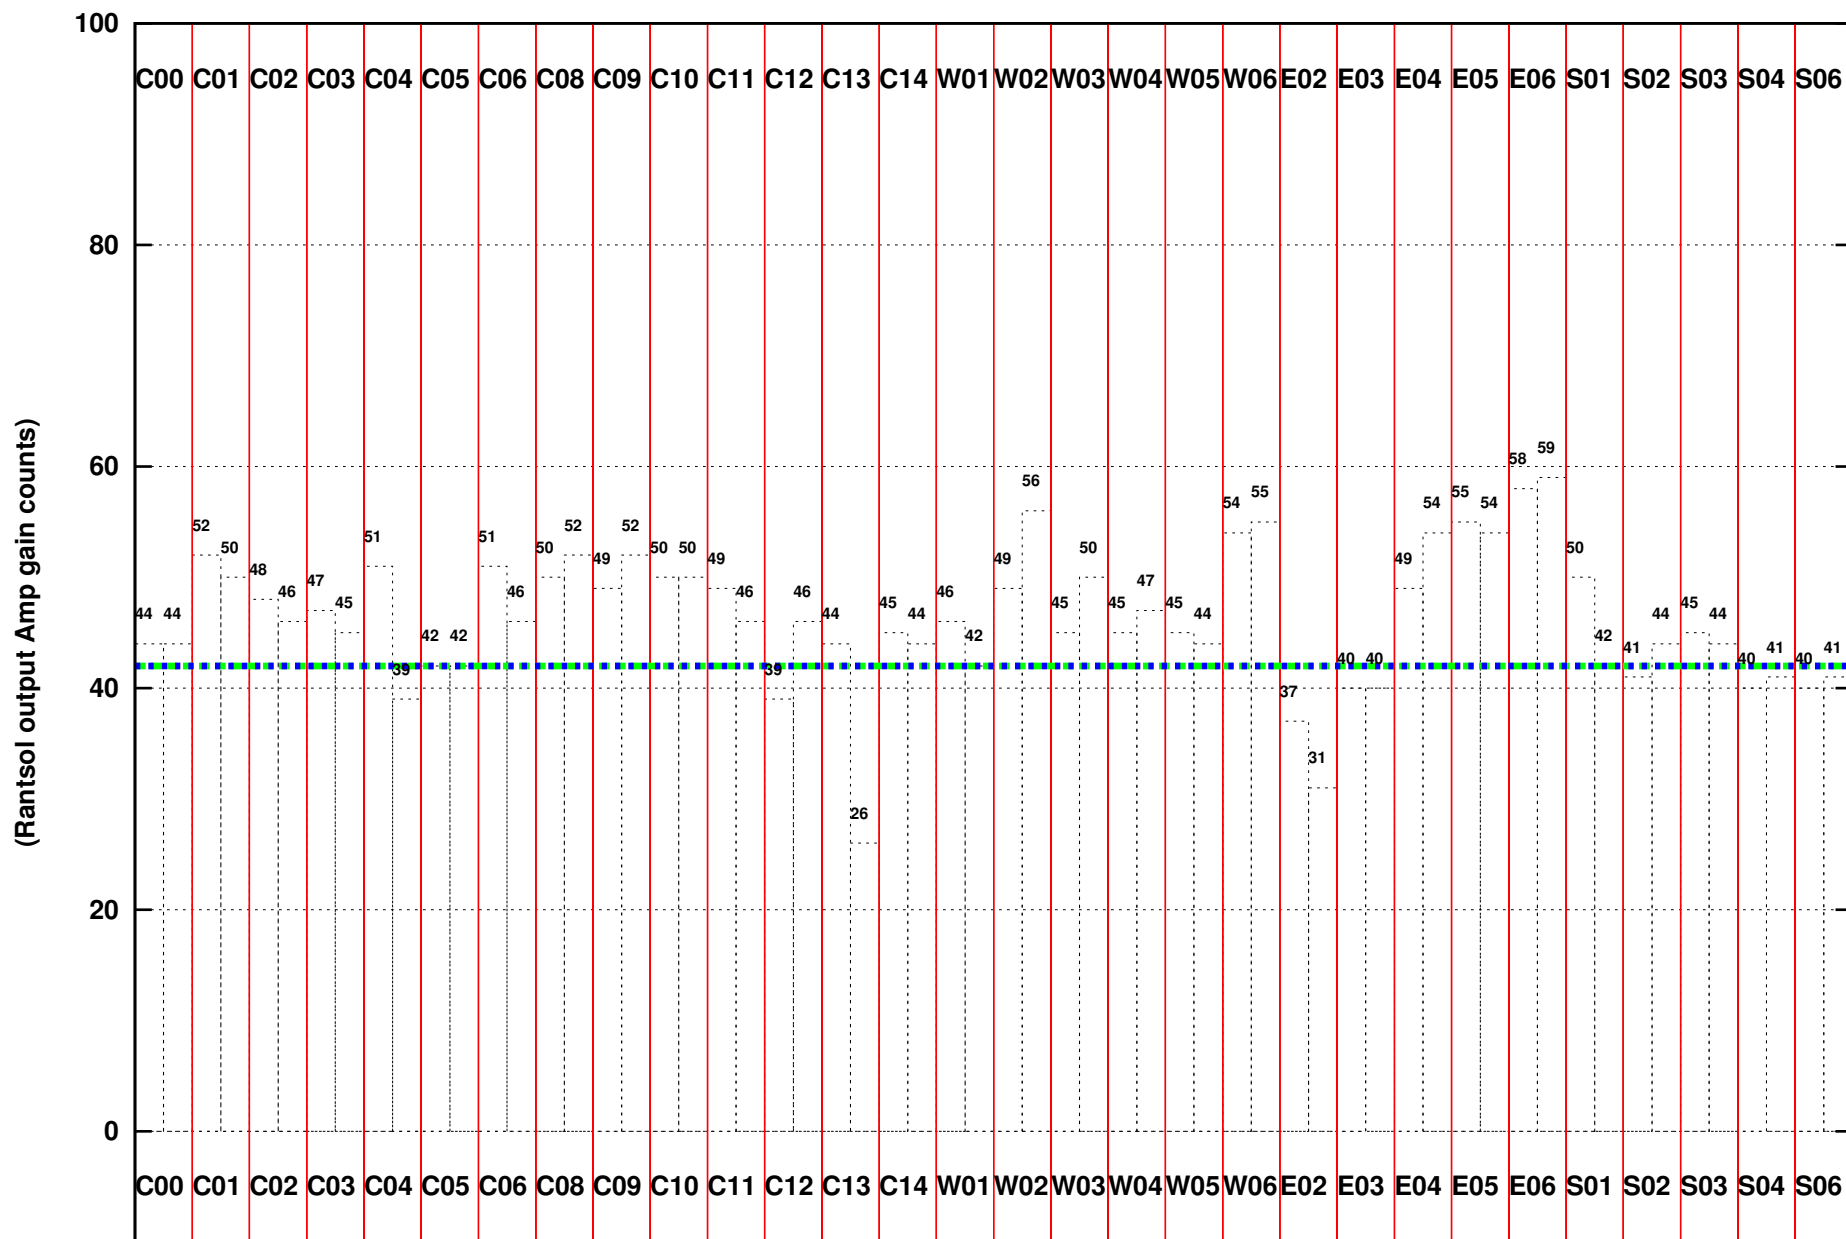

FRINGE STATUS (Rf:1460.000,1460.000 MHz., LO1:1460.000,1460.000 MHz., LO4/5:0.000,0.000 MHz.)

(File:/gwbifdata2/30jun/44_014_30jun2023_b5_gwb.lta, scan:0, chan:2048, Src:3C48, Date:30Jun2023 02:58:37)