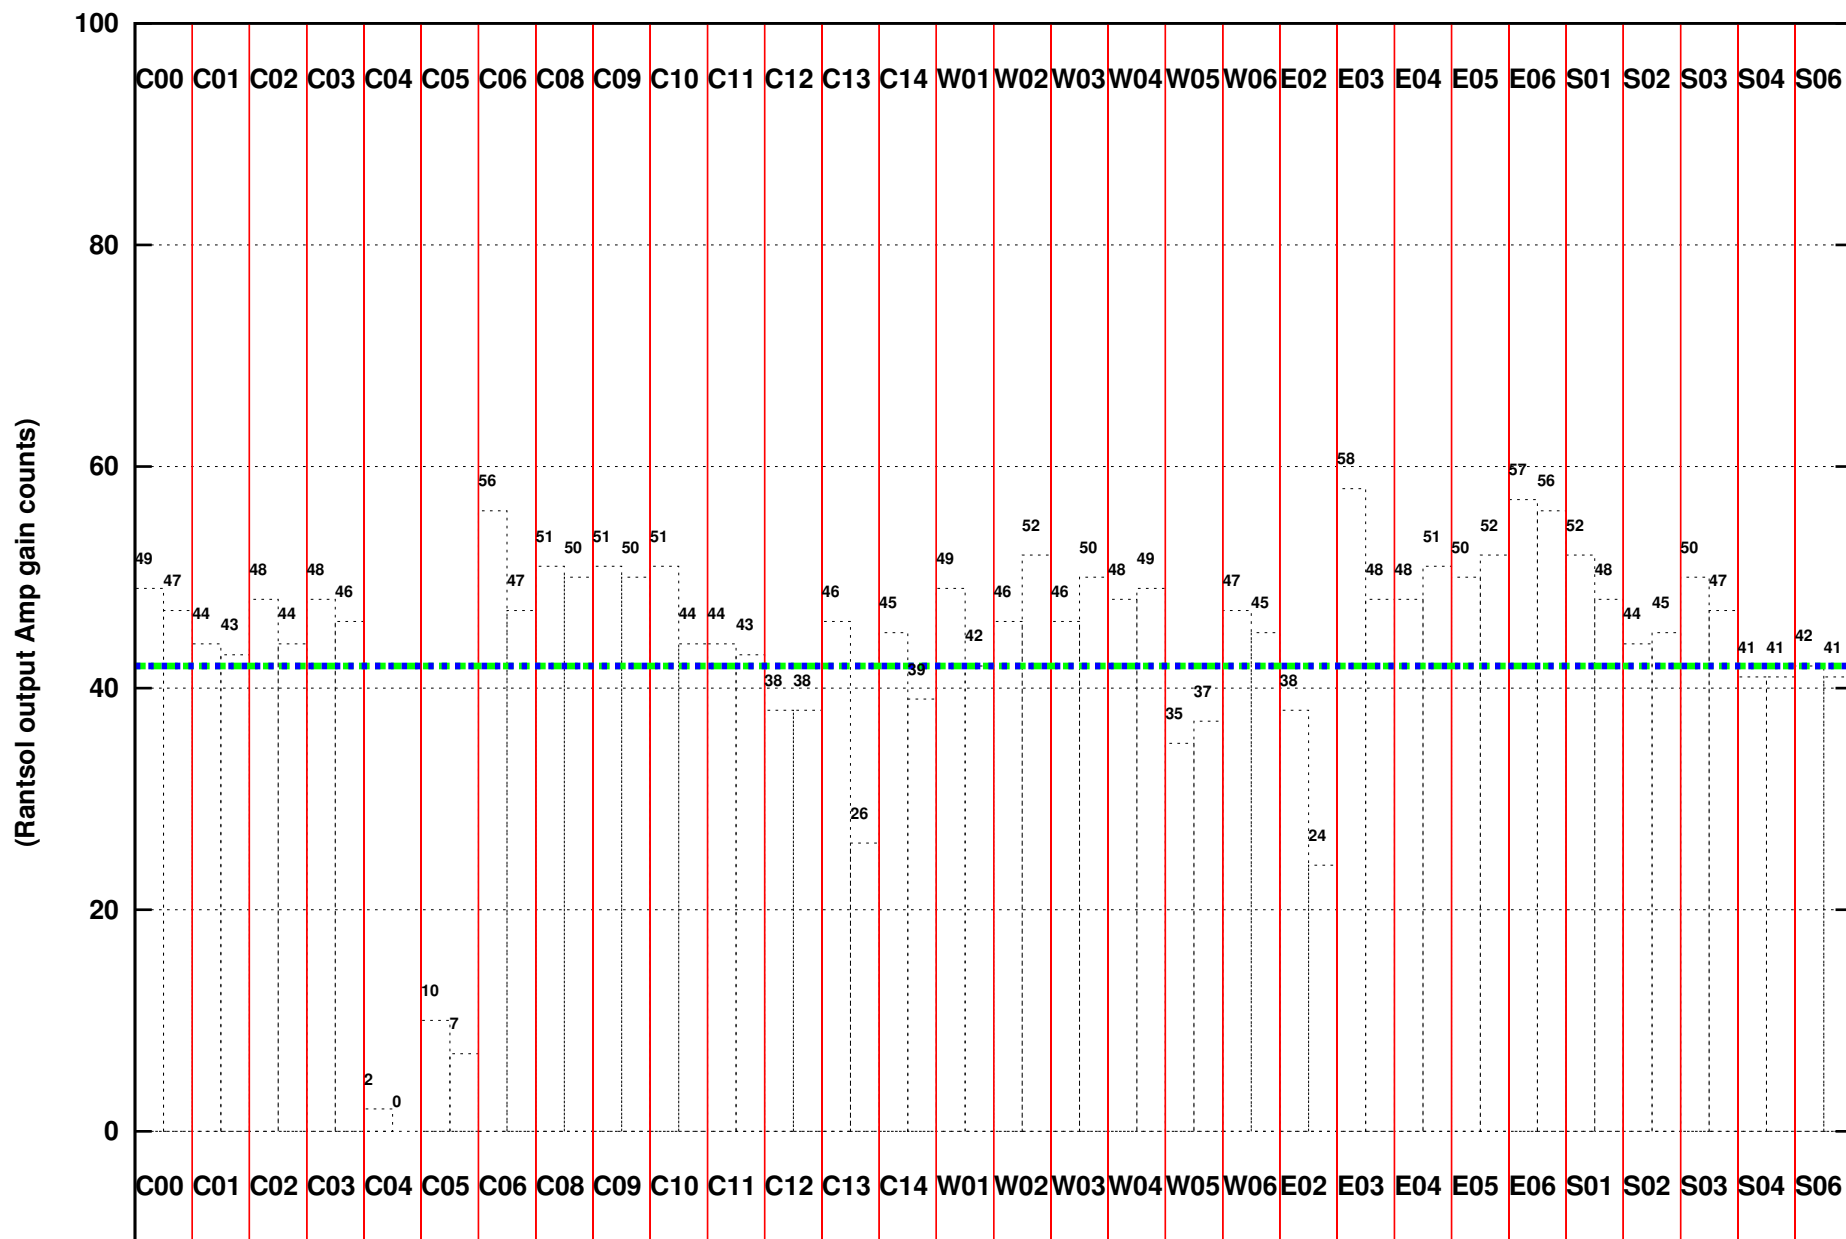

FRINGE STATUS (Rf:1460.000,1460.000 MHz., LO1:1460.000,1460.000 MHz., LO4/5:0.000,0.000 MHz.)

(File:/gwbifrddata1/01jul/44_022_01jul2023_b5_gwb.lta, scan:0, chan:1024, Src:3C286, Date:01Jul2023 00:09:39)