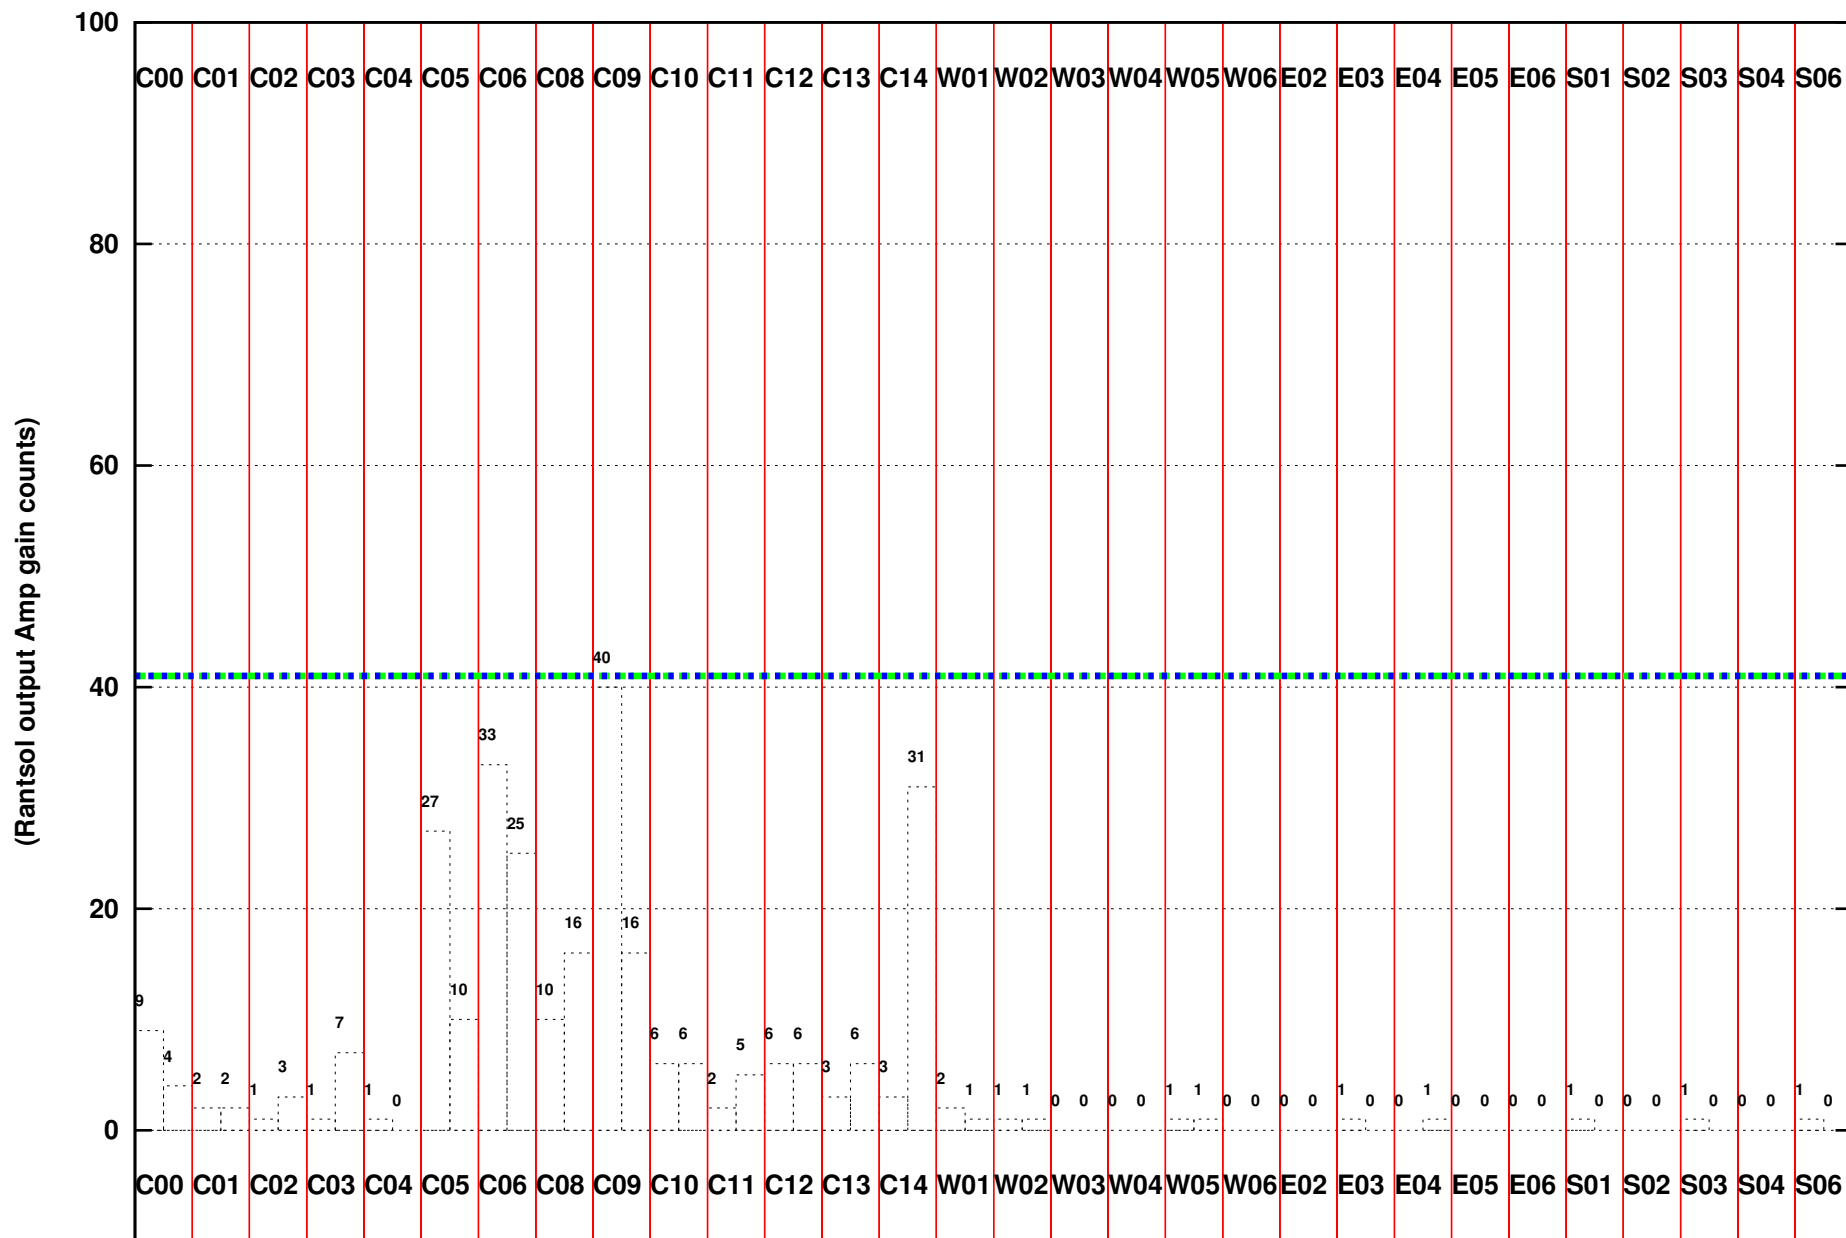

FRINGE STATUS (Rf:550.000,550.000 MHz., LO1:550.000,550.000 MHz., LO4/5:0.000,0.000 MHz.)

( File:/gwbifrddata1/02jul/44\_091\_02jul2023\_b4\_gwb.lta, scan:2, chan:1024, Src:3C286, Date:02Jul2023 19:39:48)