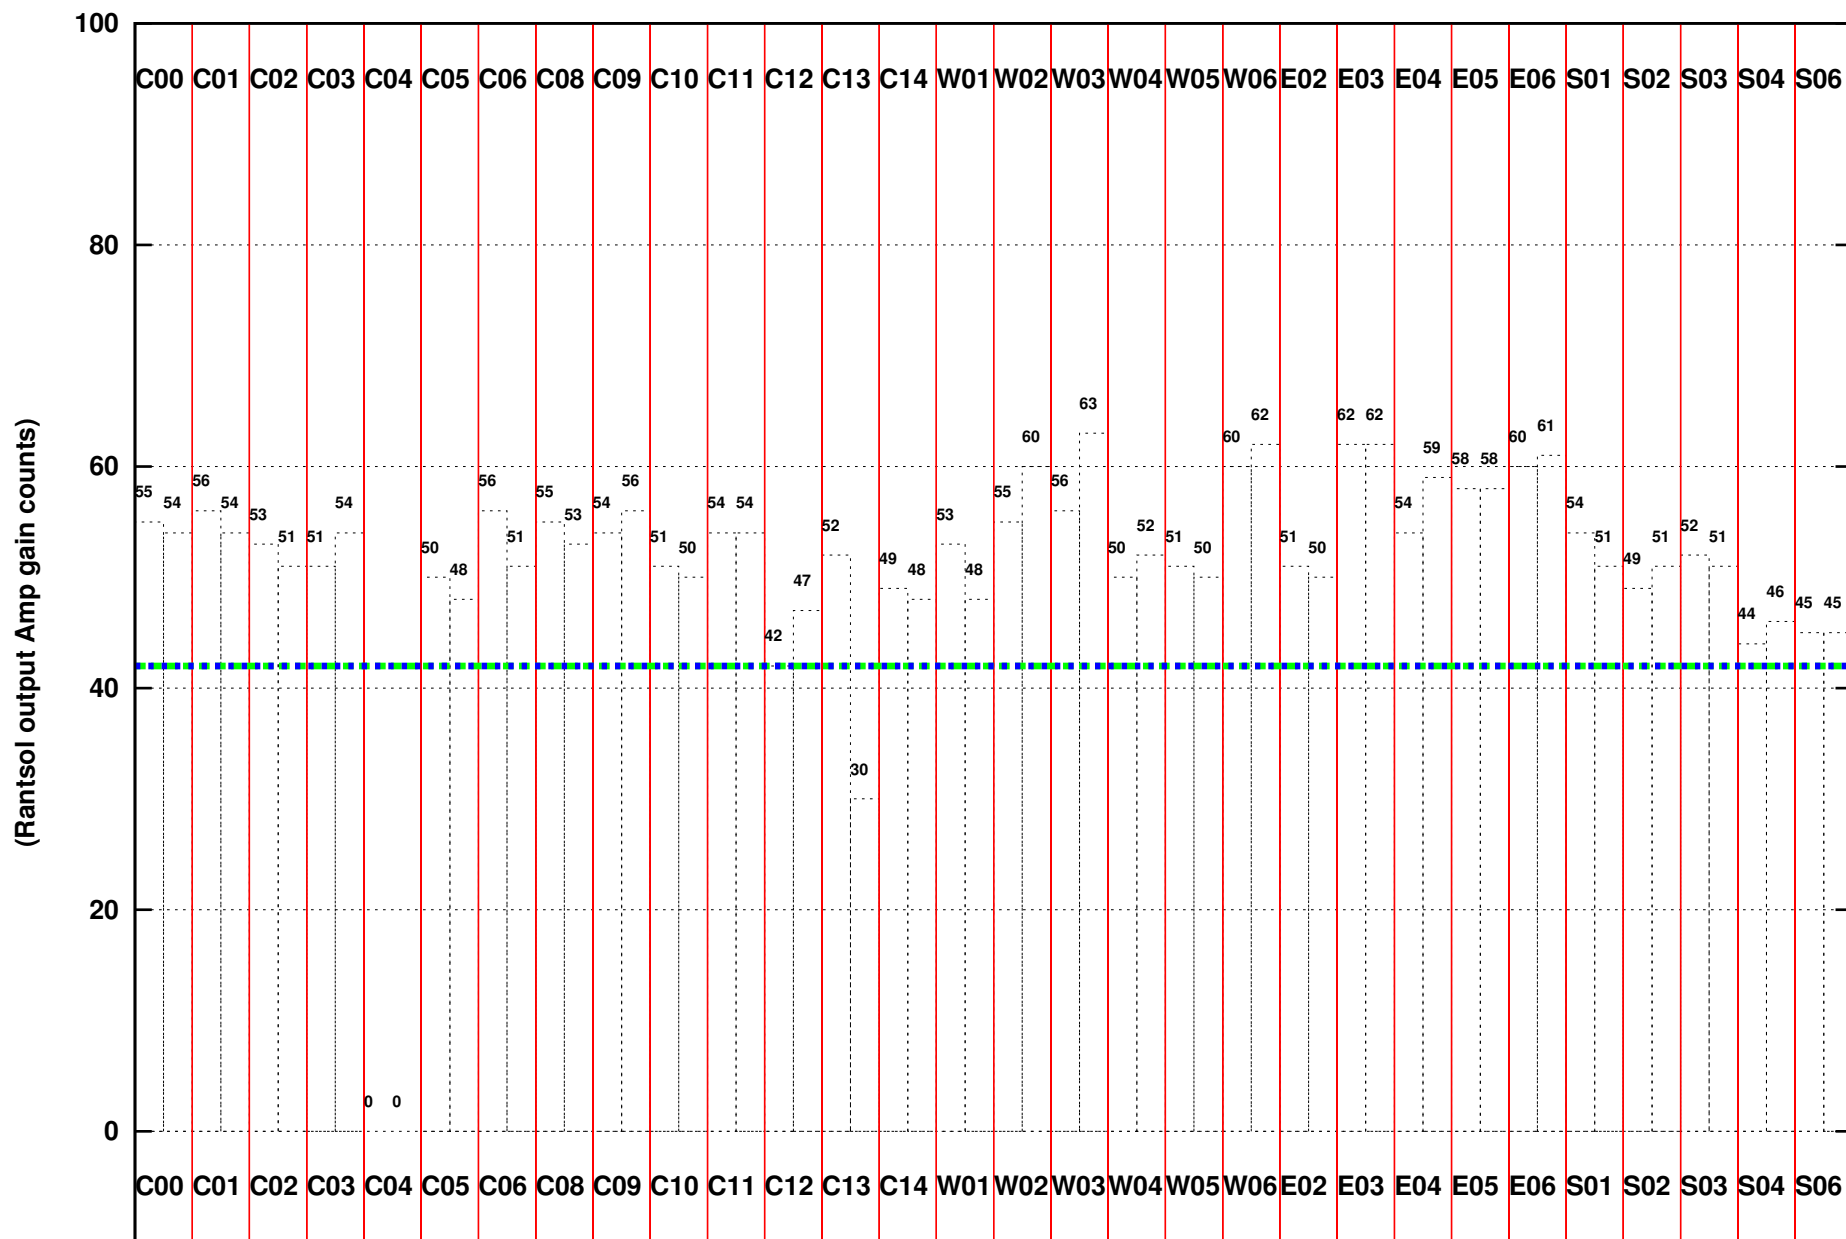

FRINGE STATUS (Rf:1460.000,1460.000 MHz., LO1:1460.000,1460.000 MHz., LO4/5:0.000,0.000 MHz.)

(File:/gwbifrddata1/03jul/44_094_03jul2023_b5_gwb.lta, scan:0, chan:1024, Src:3C48, Date:03Jul2023 04:59:16)