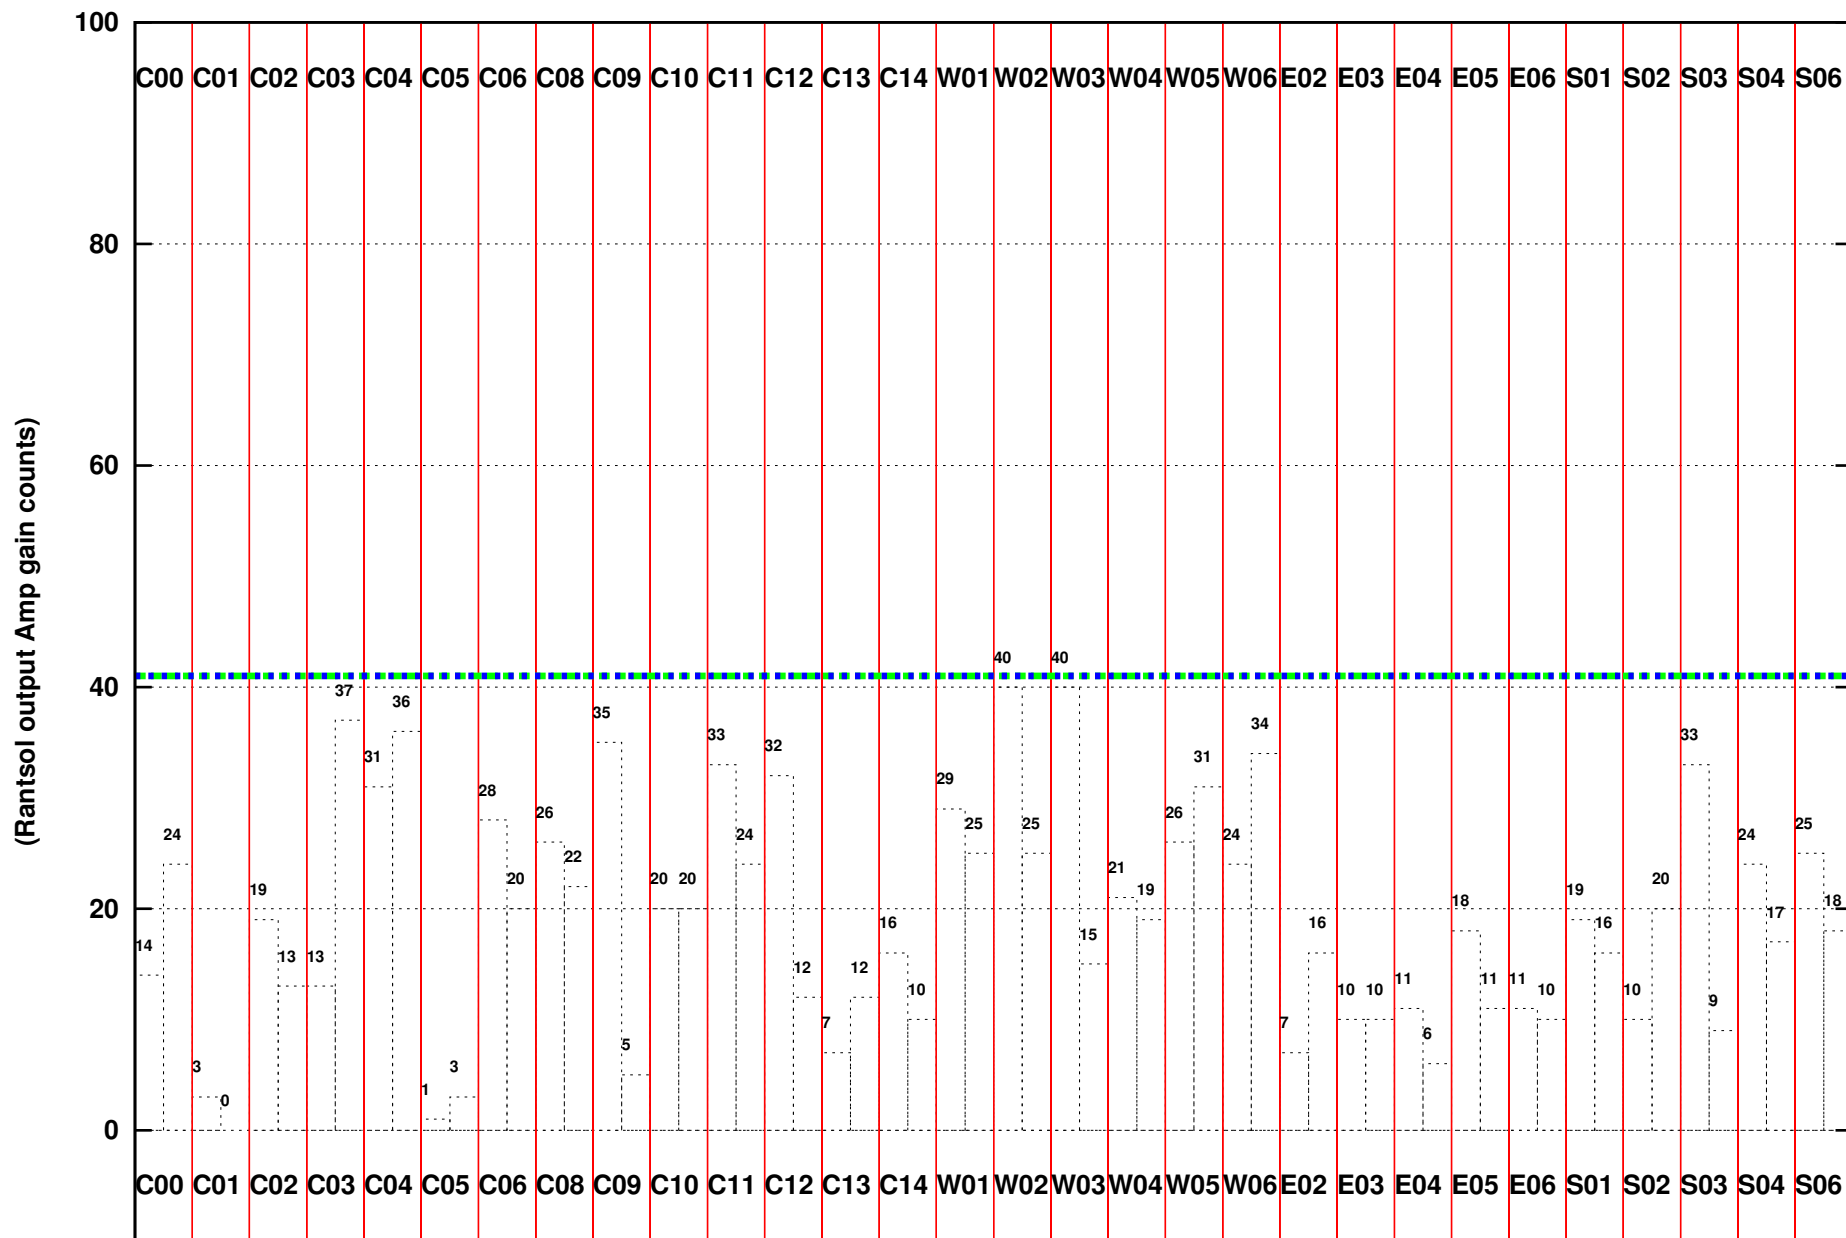

FRINGE STATUS (Rf:500.000,500.000 MHz., LO1:500.000,500.000 MHz., LO4/5:0.000,0.000 MHz.)

( File:/gwbifrddata1/03jul/44\_094\_03jul2023\_b3\_gwb.lta, scan:0, chan:1024, Src:3C147, Date:03Jul2023 09:29:50)