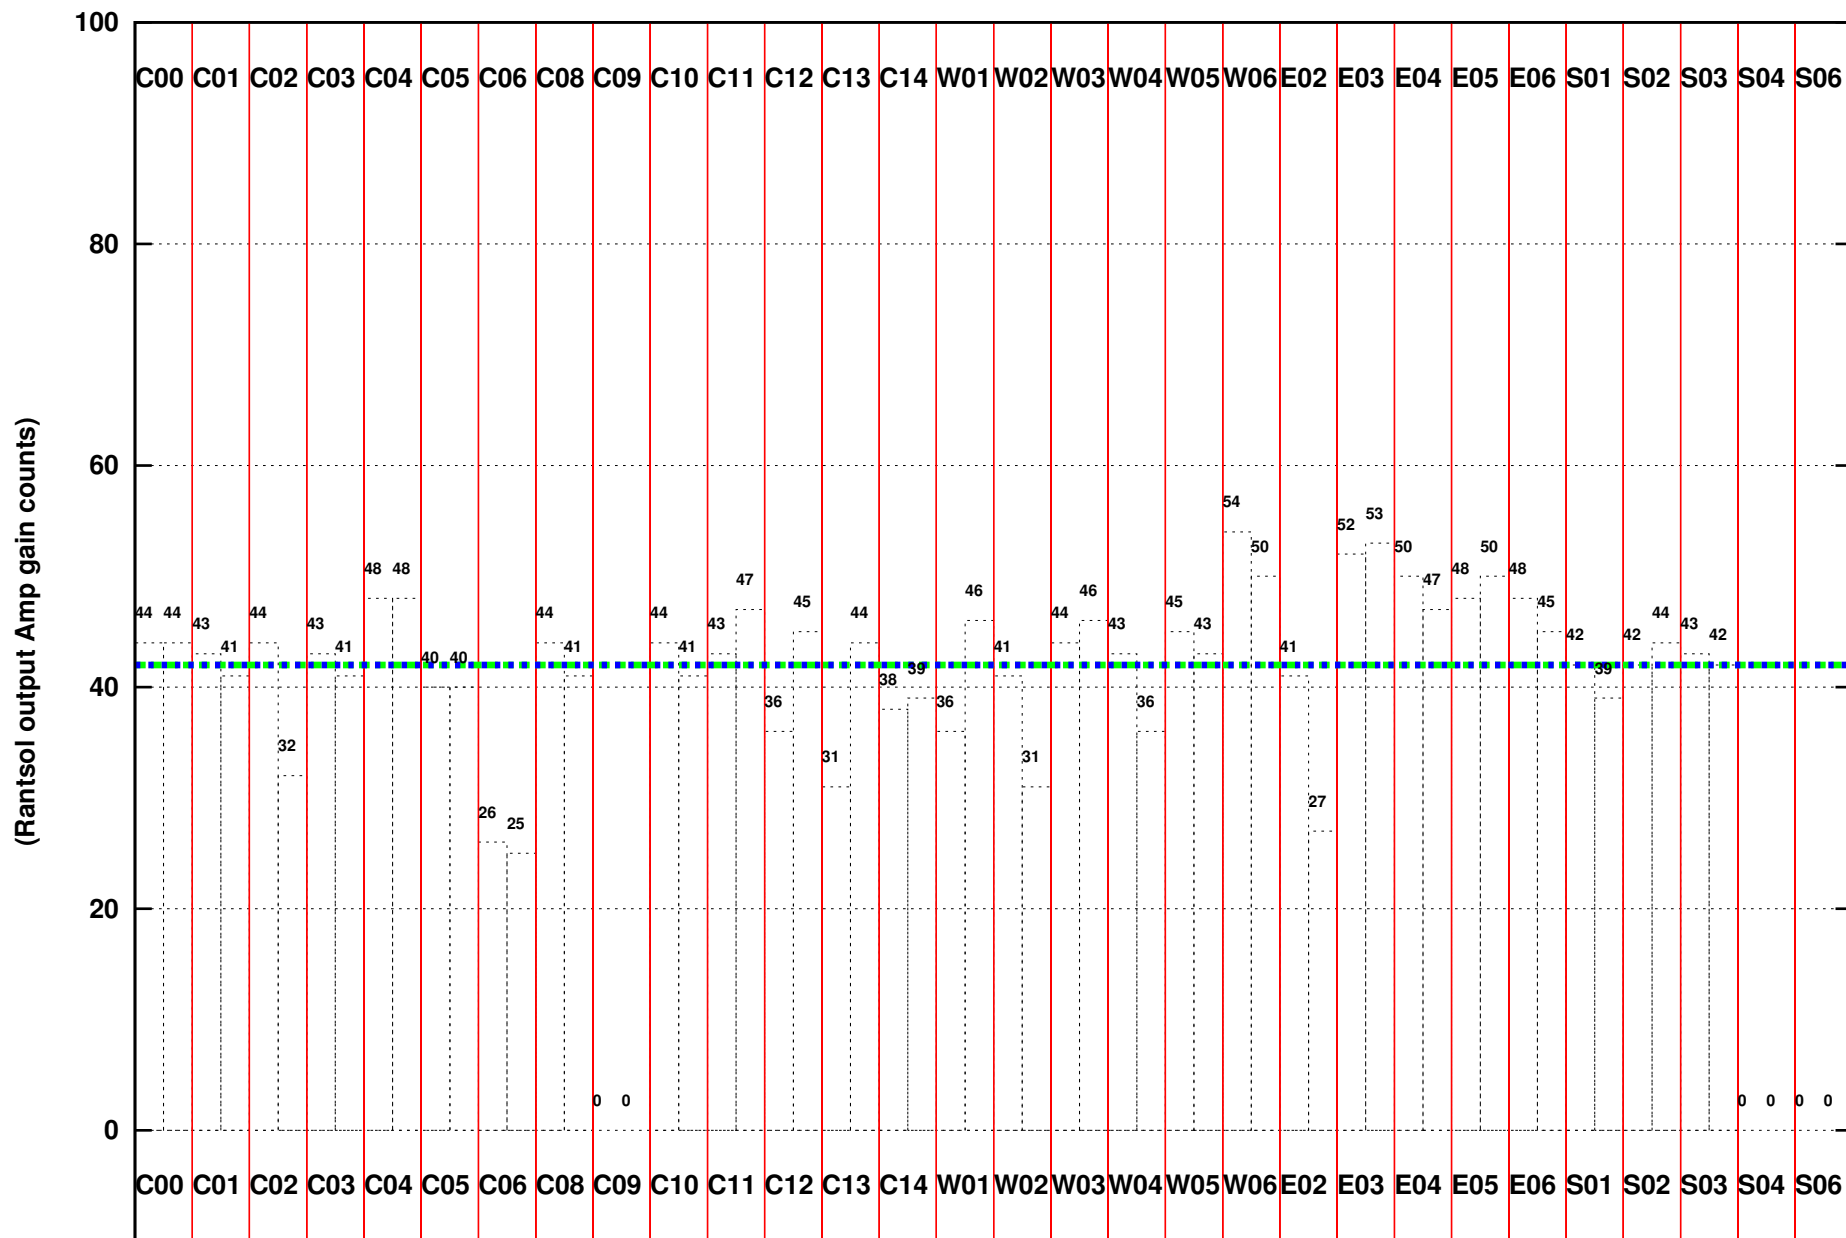

FRINGE STATUS (Rf:1405.031,1405.031 MHz., LO1:1335.000,1335.000 MHz., LO4/5:129.969,175.031 MHz.)

(File:/gsbifrddata1/04jul/44_083_04jul2023_b5_gsb.lta, scan:0, chan:256, Src:3C147, Date:04Jul2023 11:28:49)