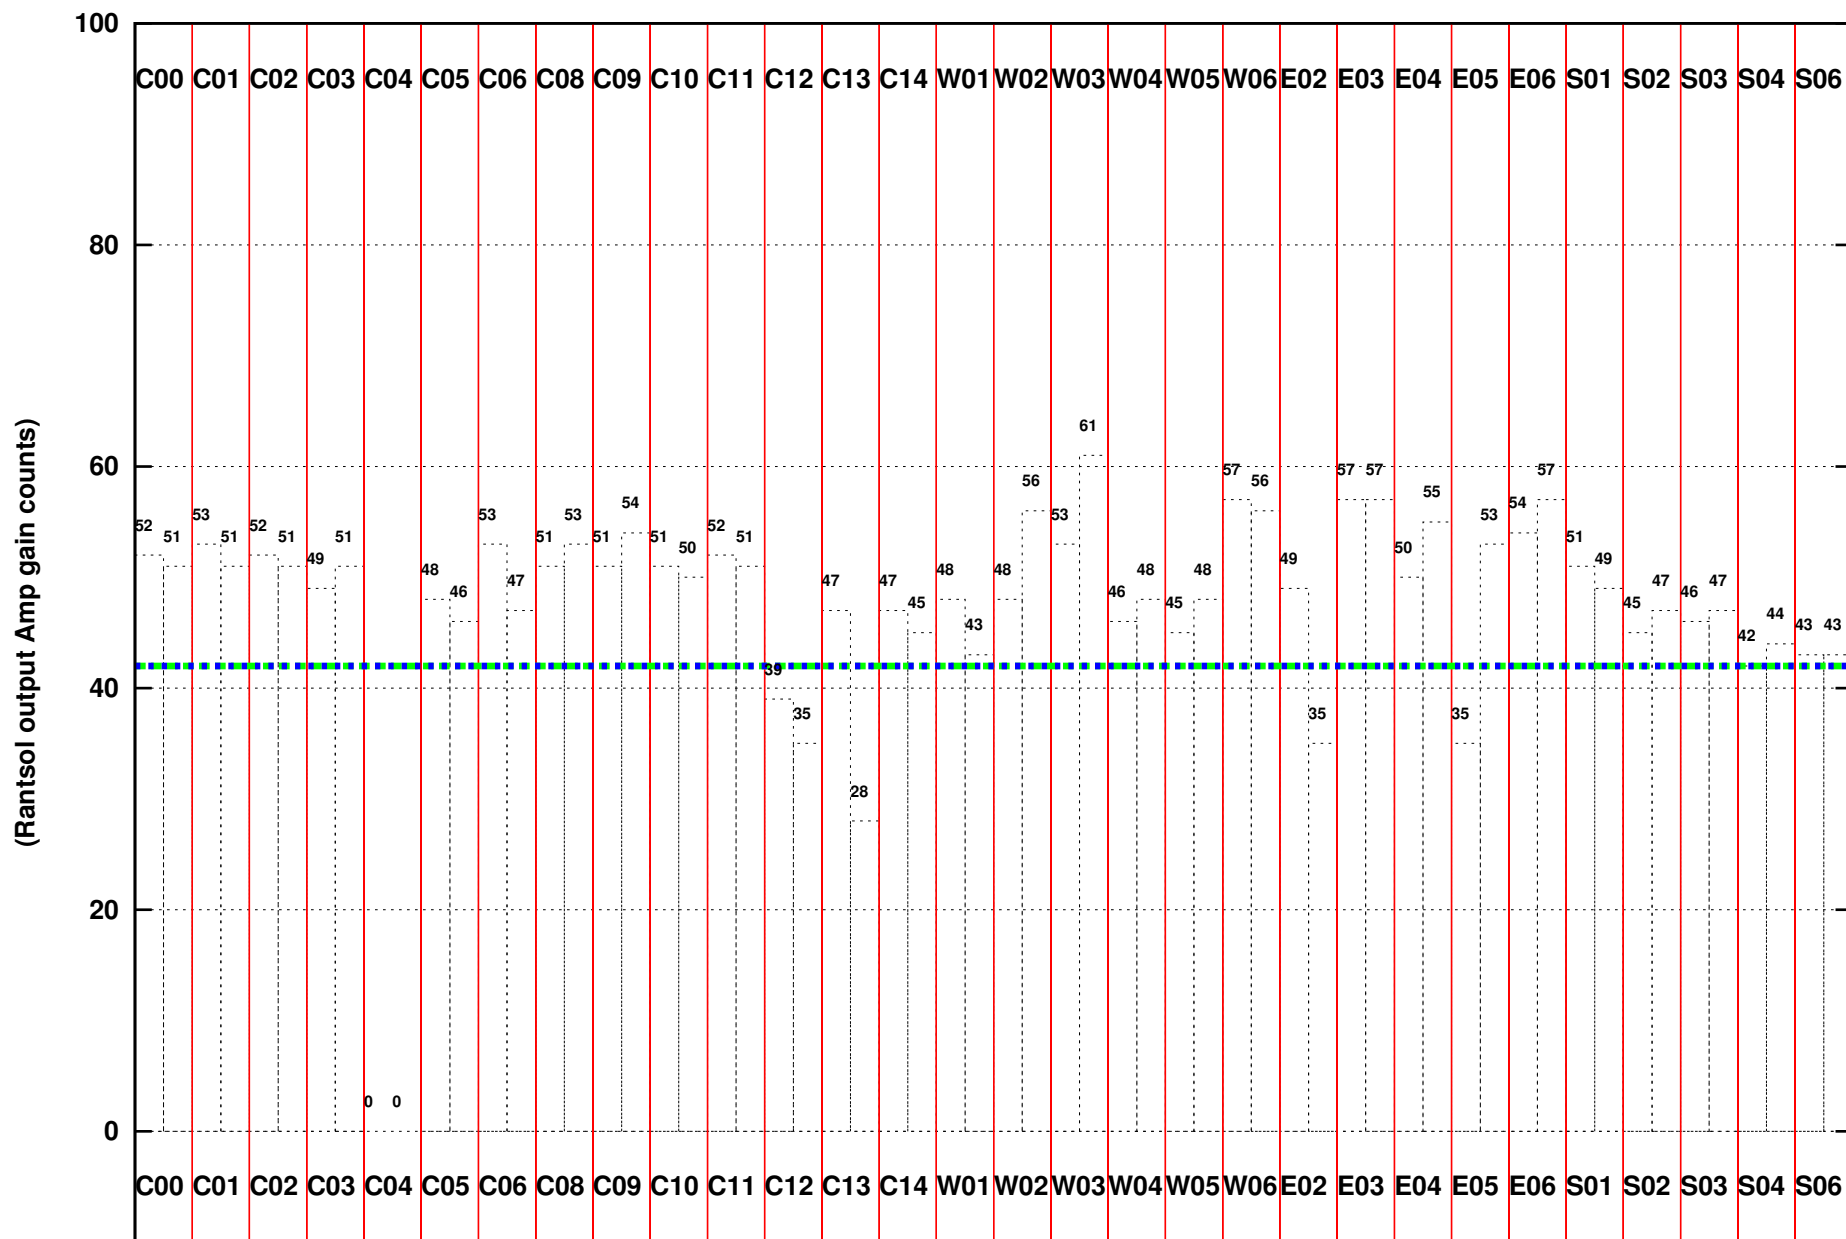

FRINGE STATUS (Rf:1460.000,1460.000 MHz., LO1:1460.000,1460.000 MHz., LO4/5:0.000,0.000 MHz.)

( File:/gwbifrddata2/04jul/44\_018\_04jul2023\_b5\_gwb.lta, scan:0, chan:1024, Src:3C286, Date:04Jul2023 17:14:58)