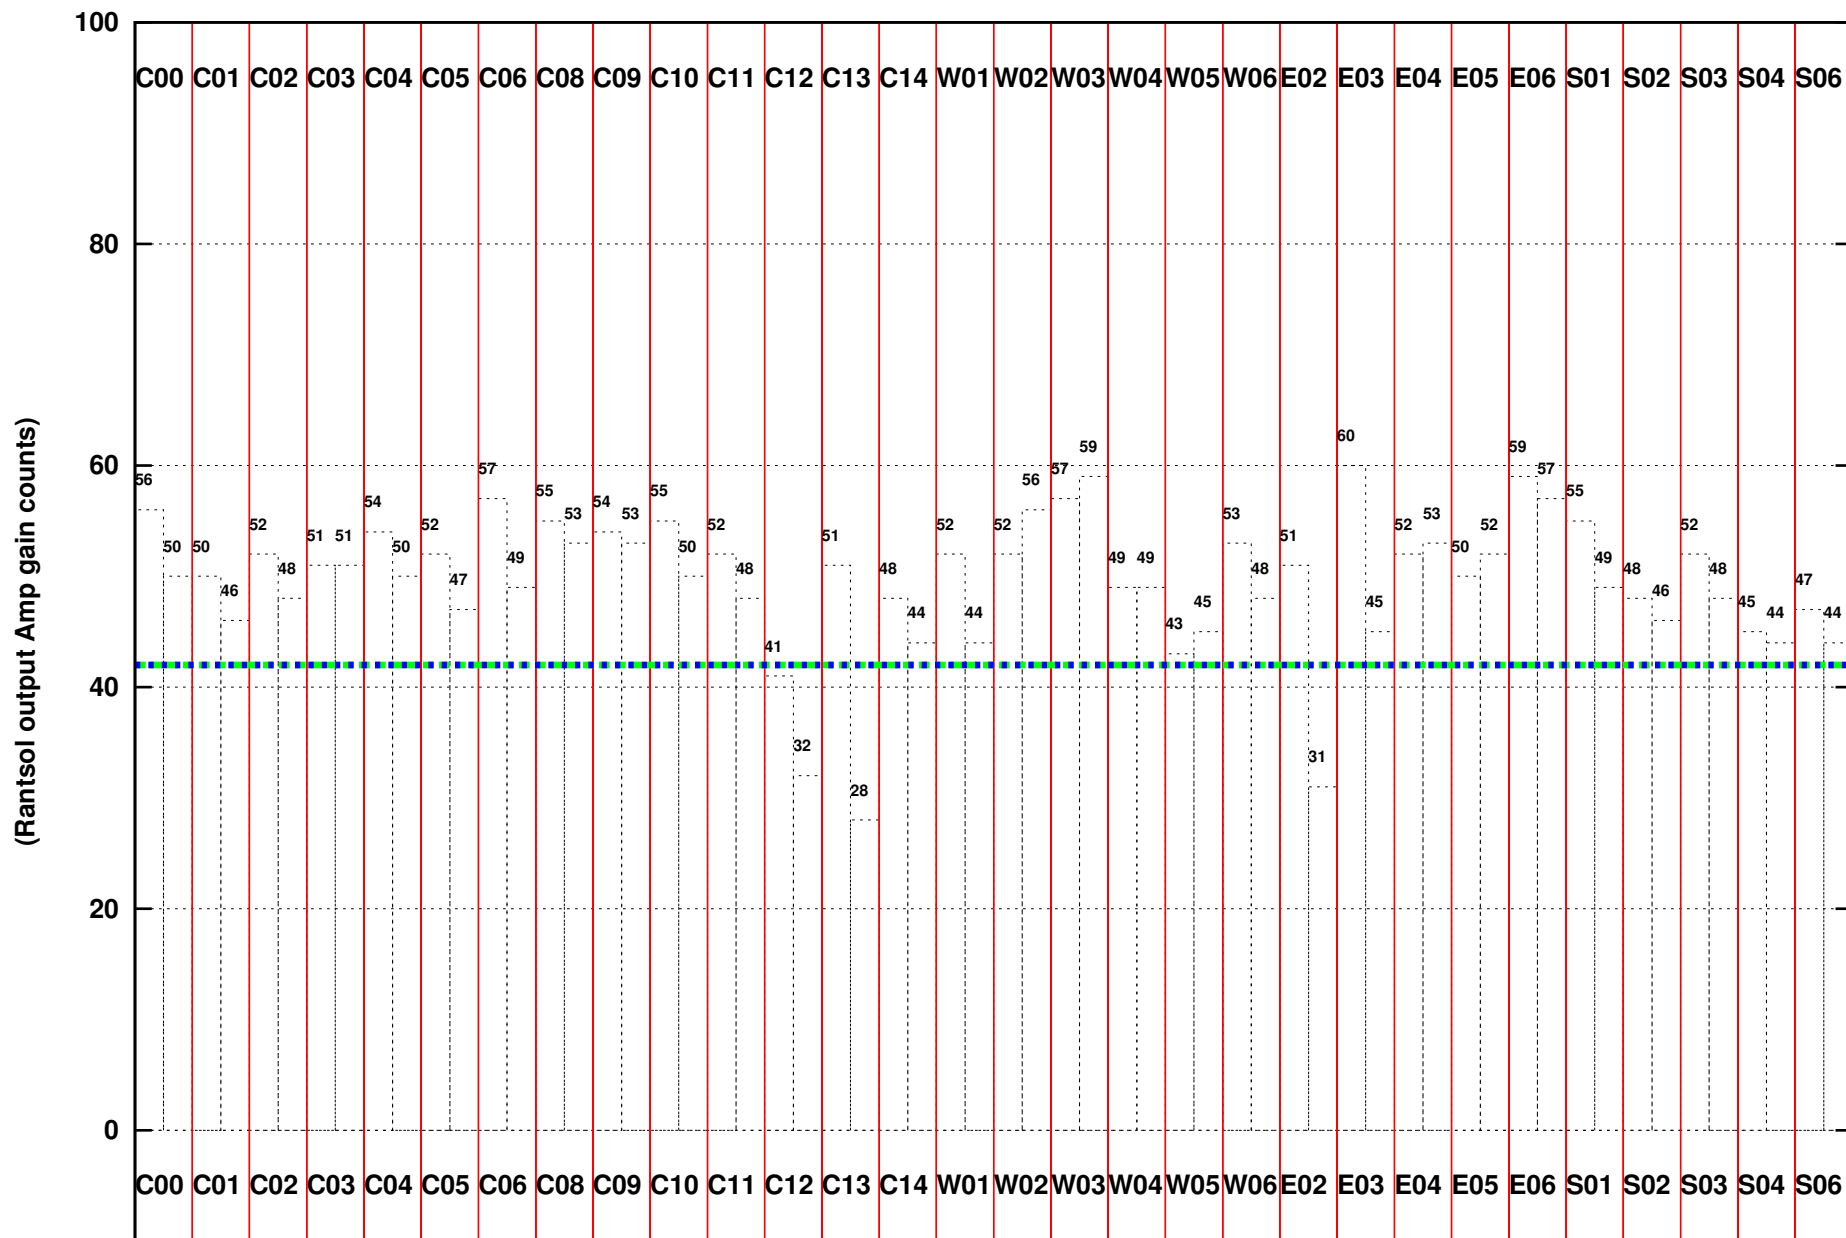

FRINGE STATUS (Rf:1460.000,1460.000 MHz., LO1:1460.000,1460.000 MHz., LO4/5:0.000,0.000 MHz.)

(File:/gwbifrddata1/04jul/44_091_04jul2023_b5_IRAS16293_gwb.lta, scan:0, chan:1024, Src:3C286, Date:04Jul2023 22:11:07)