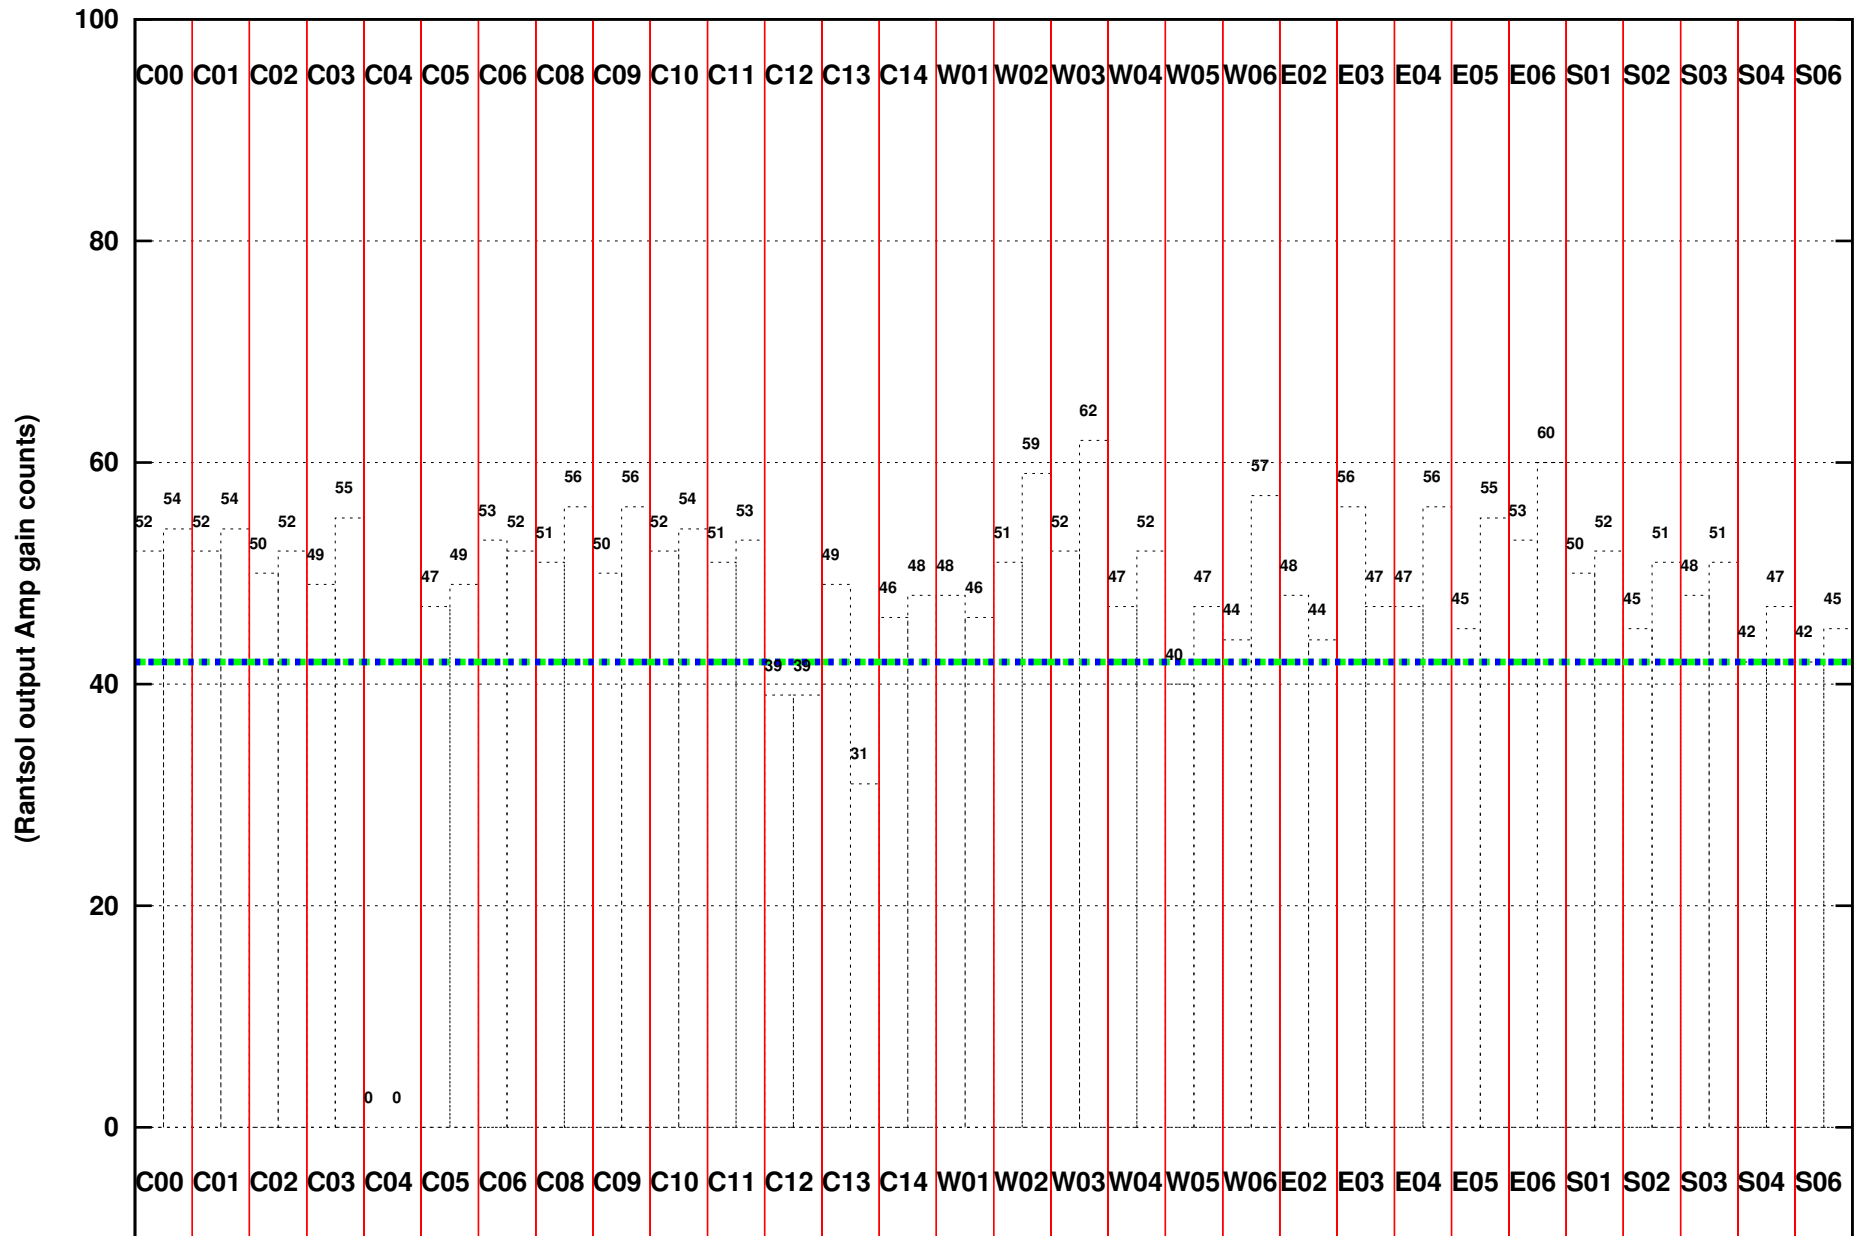

FRINGE STATUS (Rf:1460.000,1460.000 MHz., LO1:1460.000,1460.000 MHz., LO4/5:0.000,0.000 MHz.)

(File:/gwbifrddata2/04jul/44_091_04jul2023_b5_gwb.lta, scan:0, chan:1024, Src:3C286, Date:04Jul2023 18:15:30)