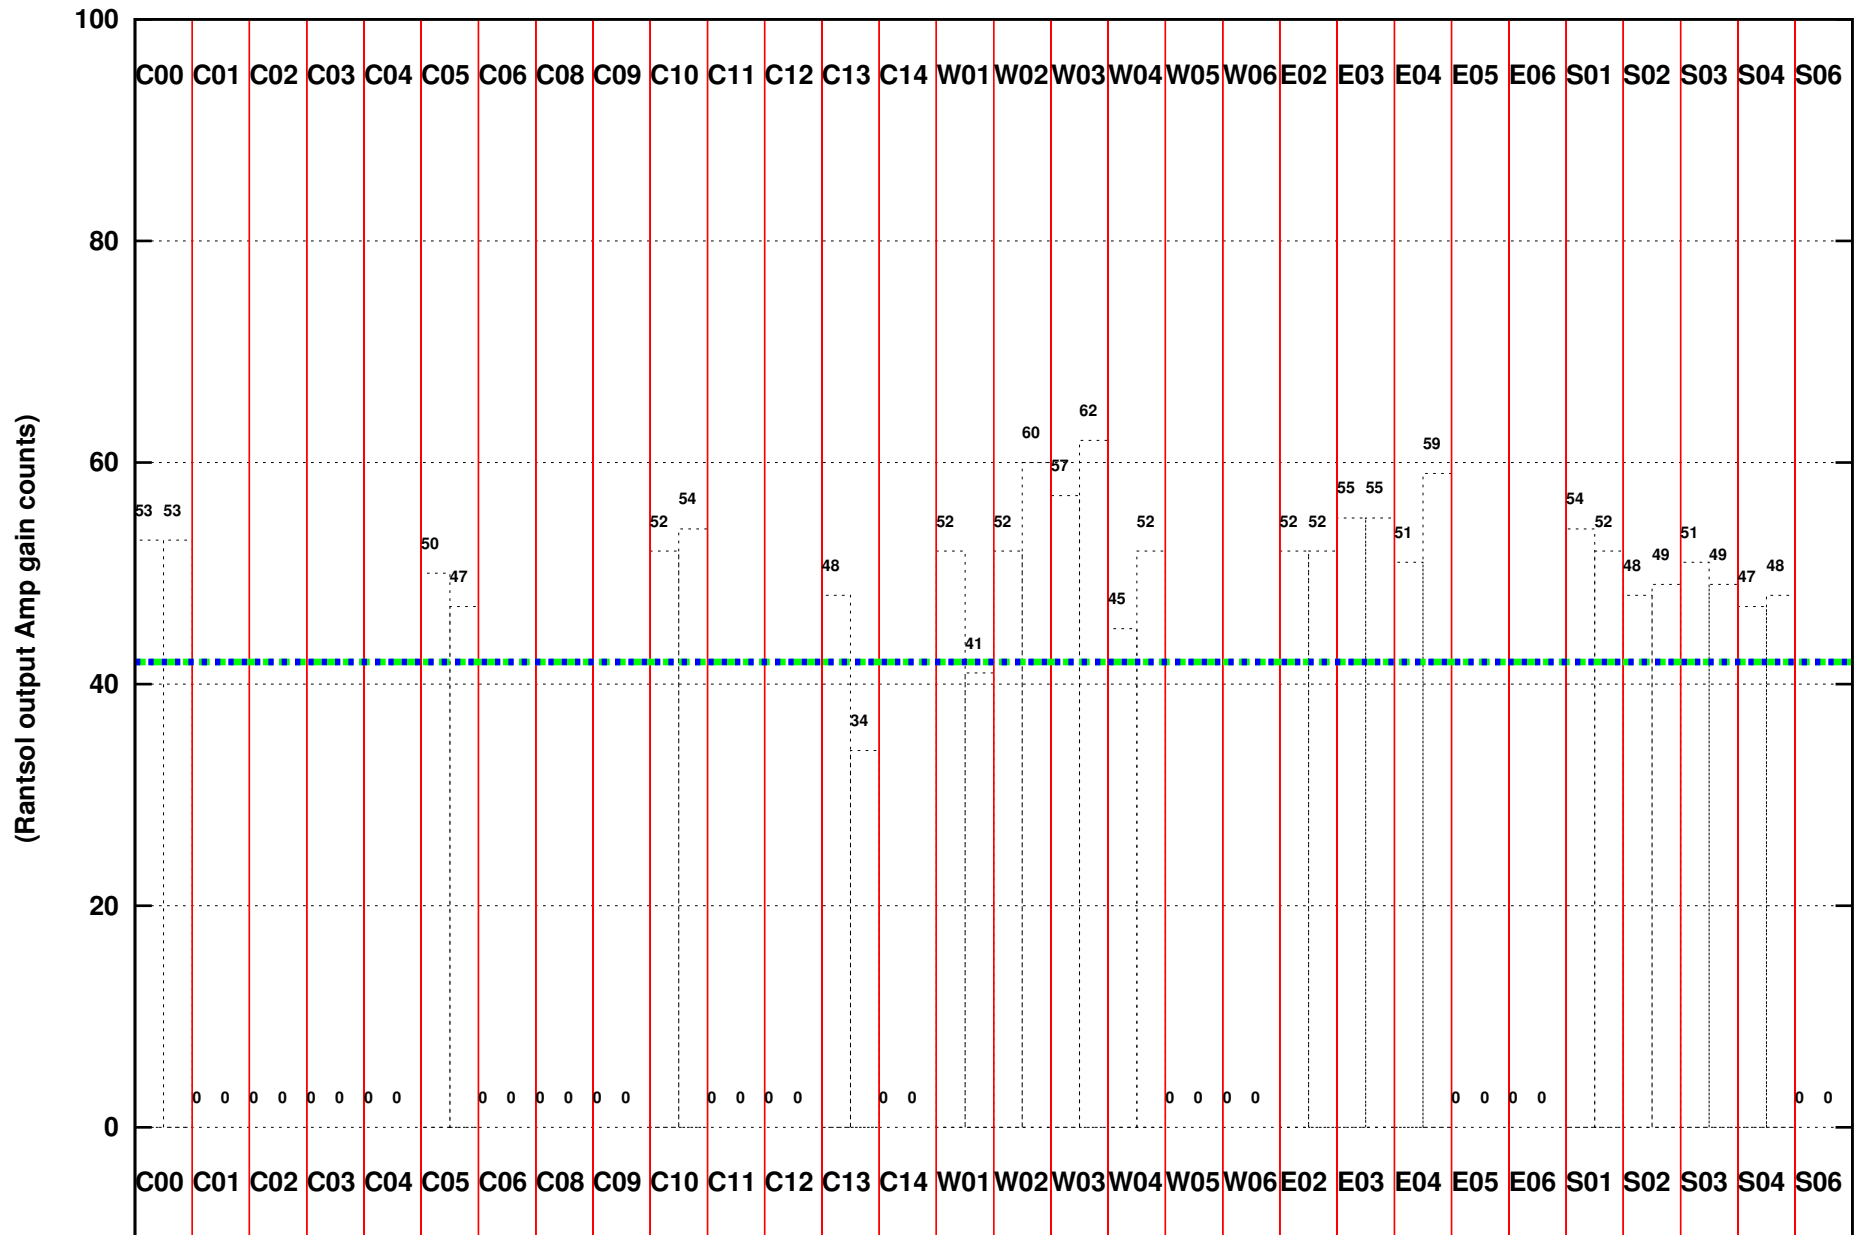

FRINGE STATUS (Rf:1460.000,1460.000 MHz., LO1:1460.000,1460.000 MHz., LO4/5:0.000,0.000 MHz.)

(File:/gwbifrddata1/07jul/44_001a_07jul2023_subar1_b5_gwb.lta, scan:1, chan:512, Src:3C48, Date:07Jul2023 09:09:13)