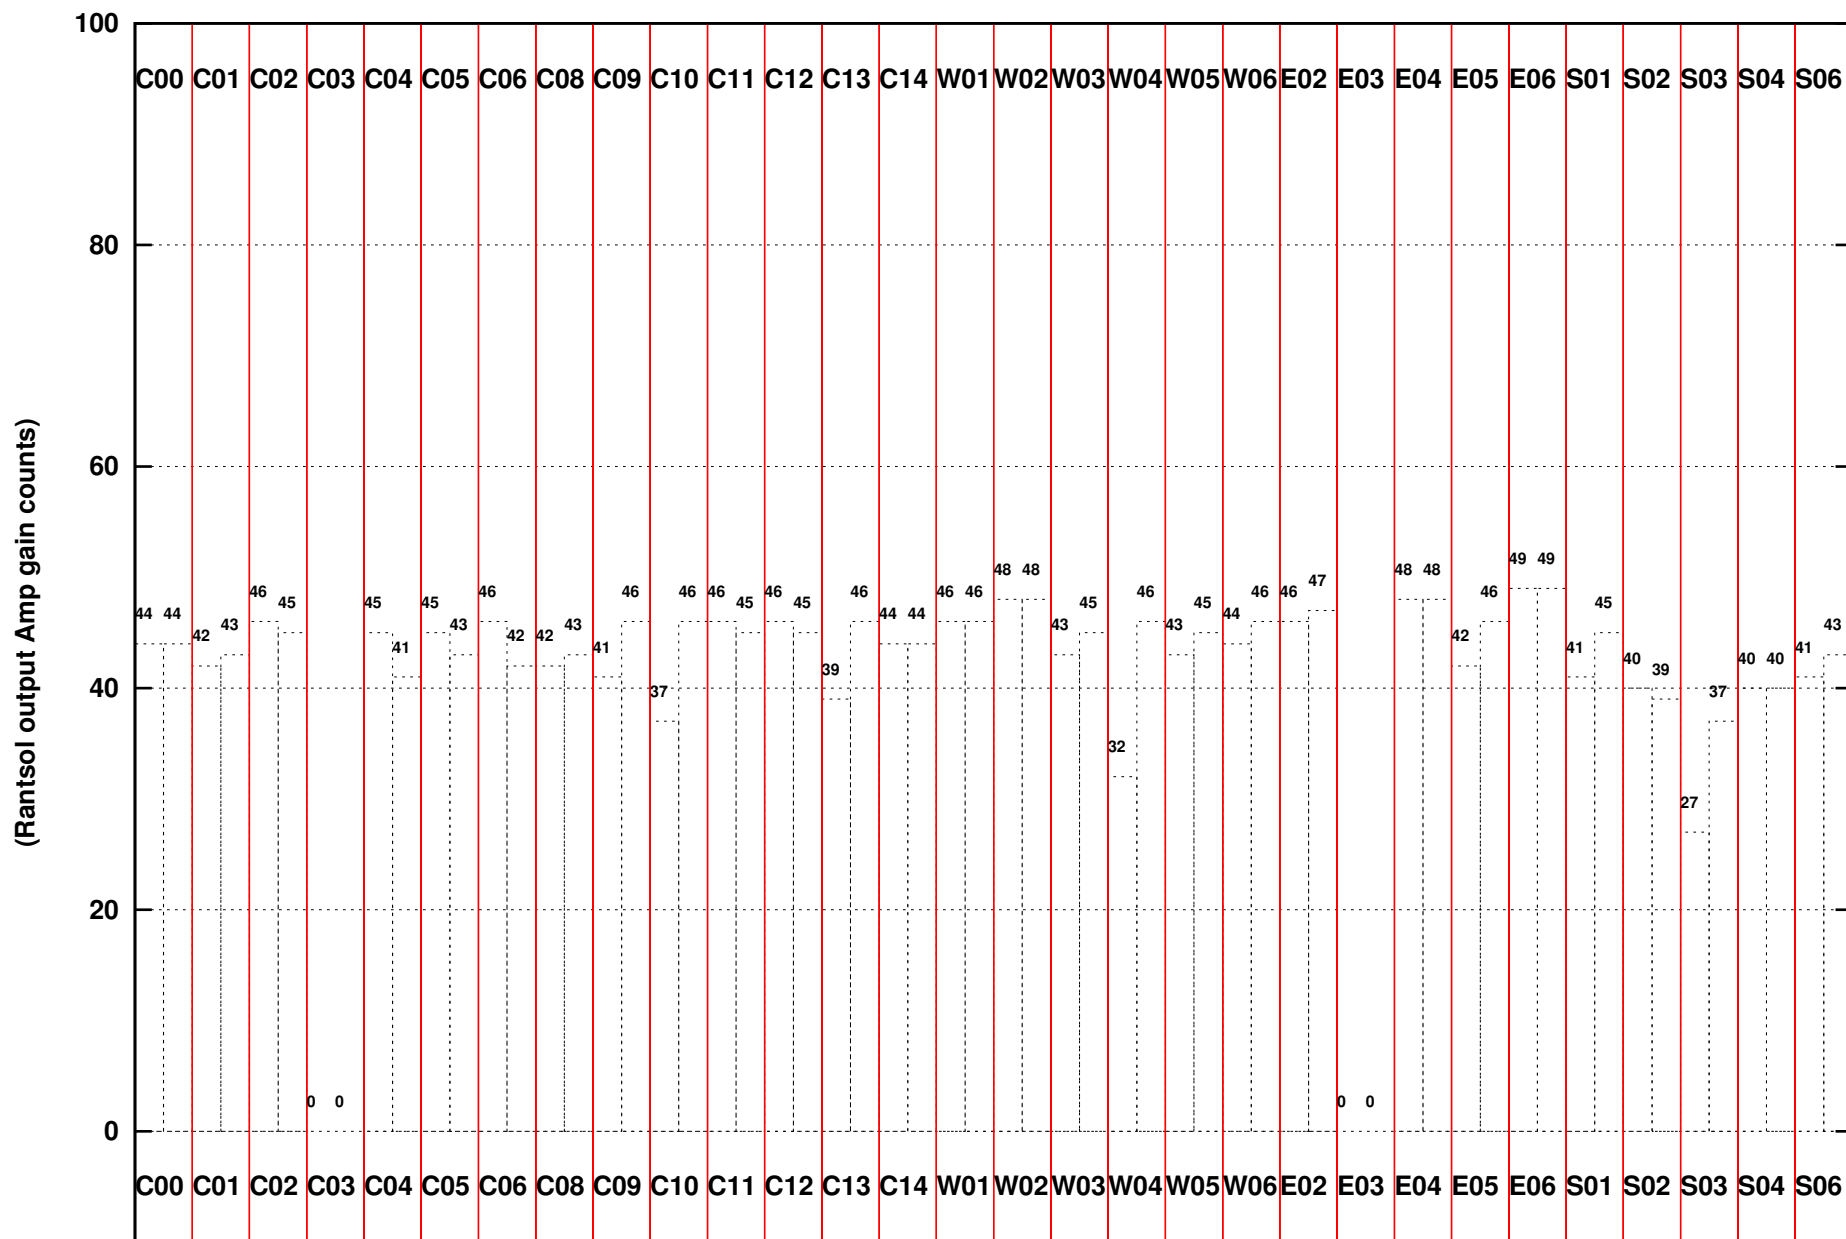

FRINGE STATUS (Rf:550.000,550.000 MHz., LO1:550.000,550.000 MHz., LO4/5:0.000,0.000 MHz.)

(File:/gwbifrddata1/07jul/44_070_07jul2023_b4_gwb.lta, scan:0, chan:512, Src:3C138, Date:07Jul2023 13:27:12)