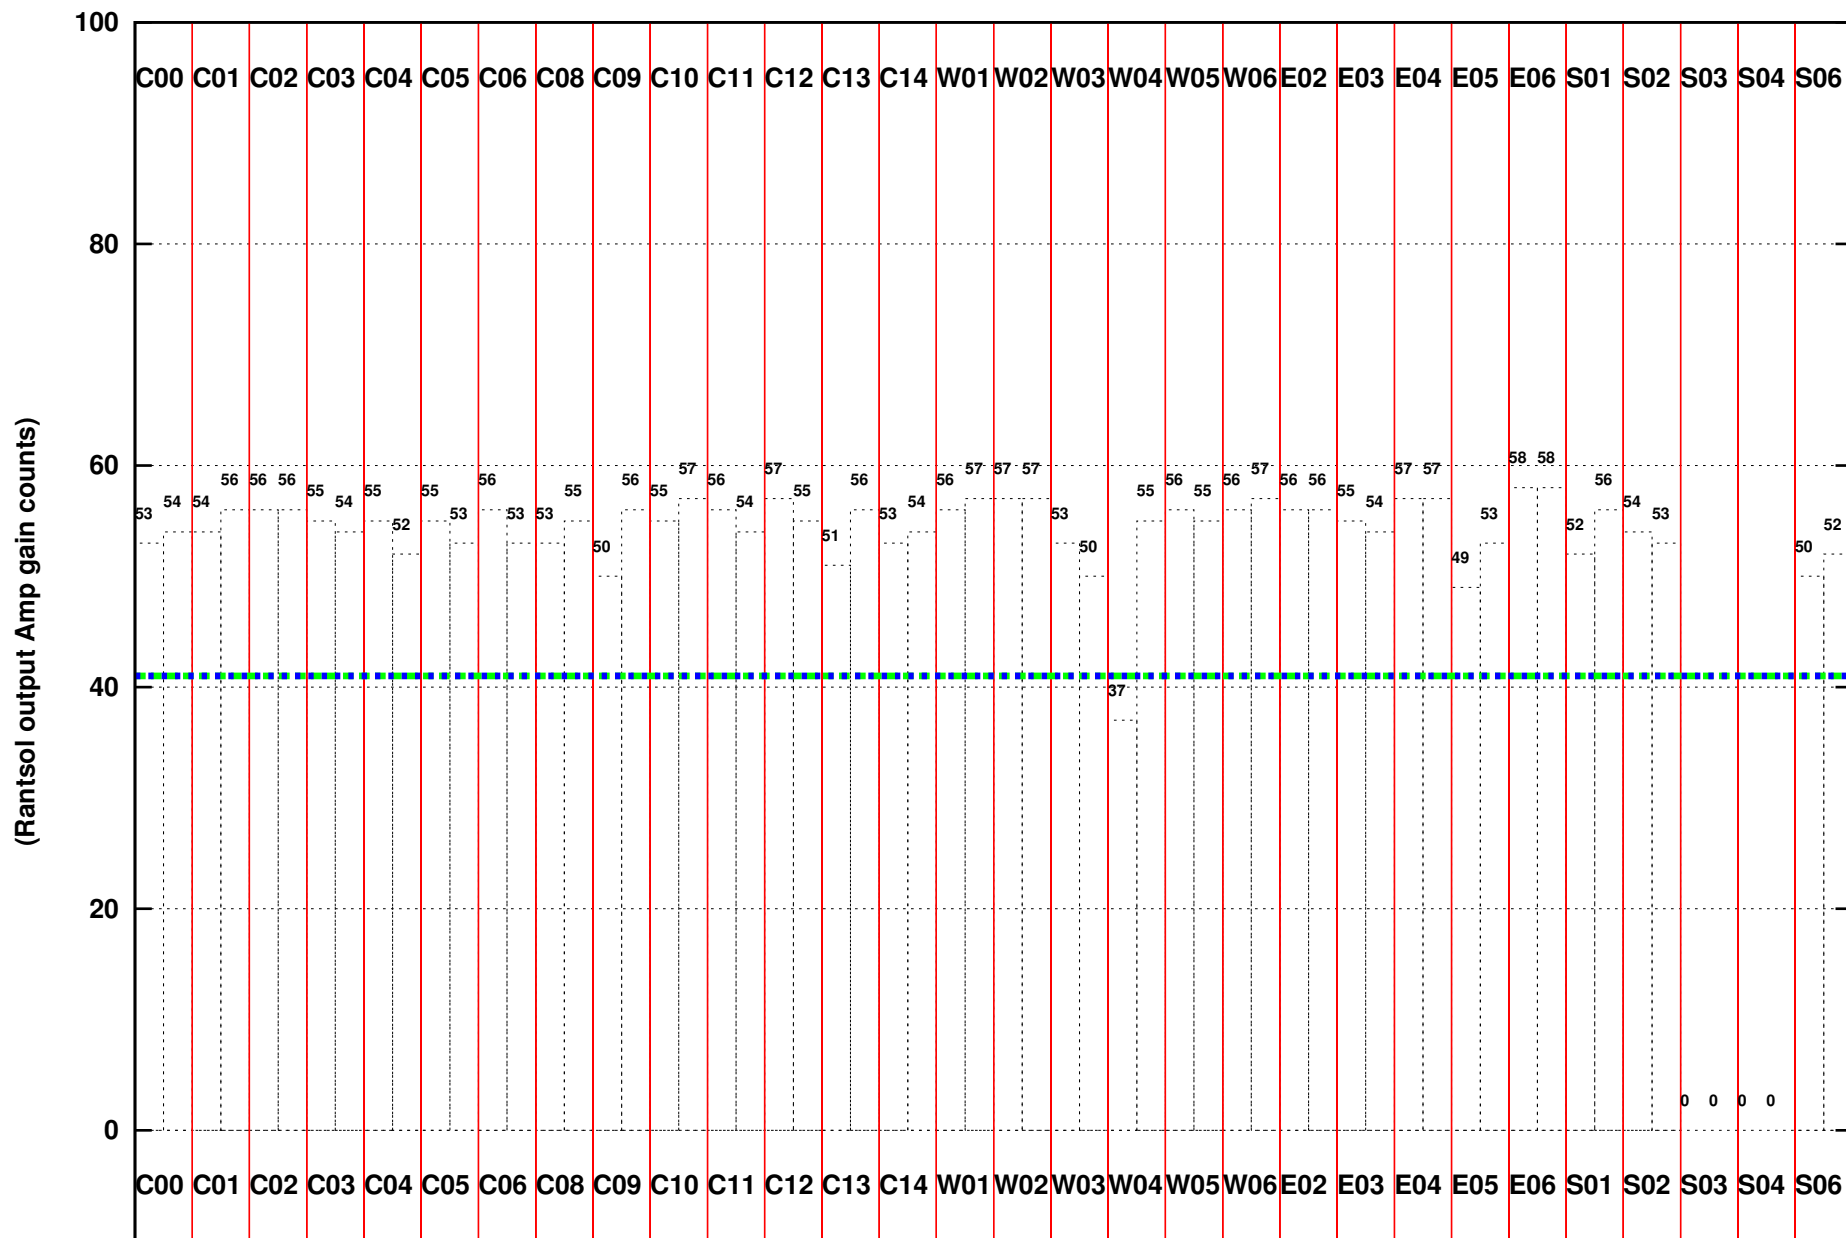

FRINGE STATUS (Rf:550.000,550.000 MHz., LO1:550.000,550.000 MHz., LO4/5:0.000,0.000 MHz.)

(File:/gwbifrddata1/09jul/44_007_09jul2023_b4_gwb.lta, scan:0, chan:1024, Src:3C147, Date:09Jul2023 14:18:10)