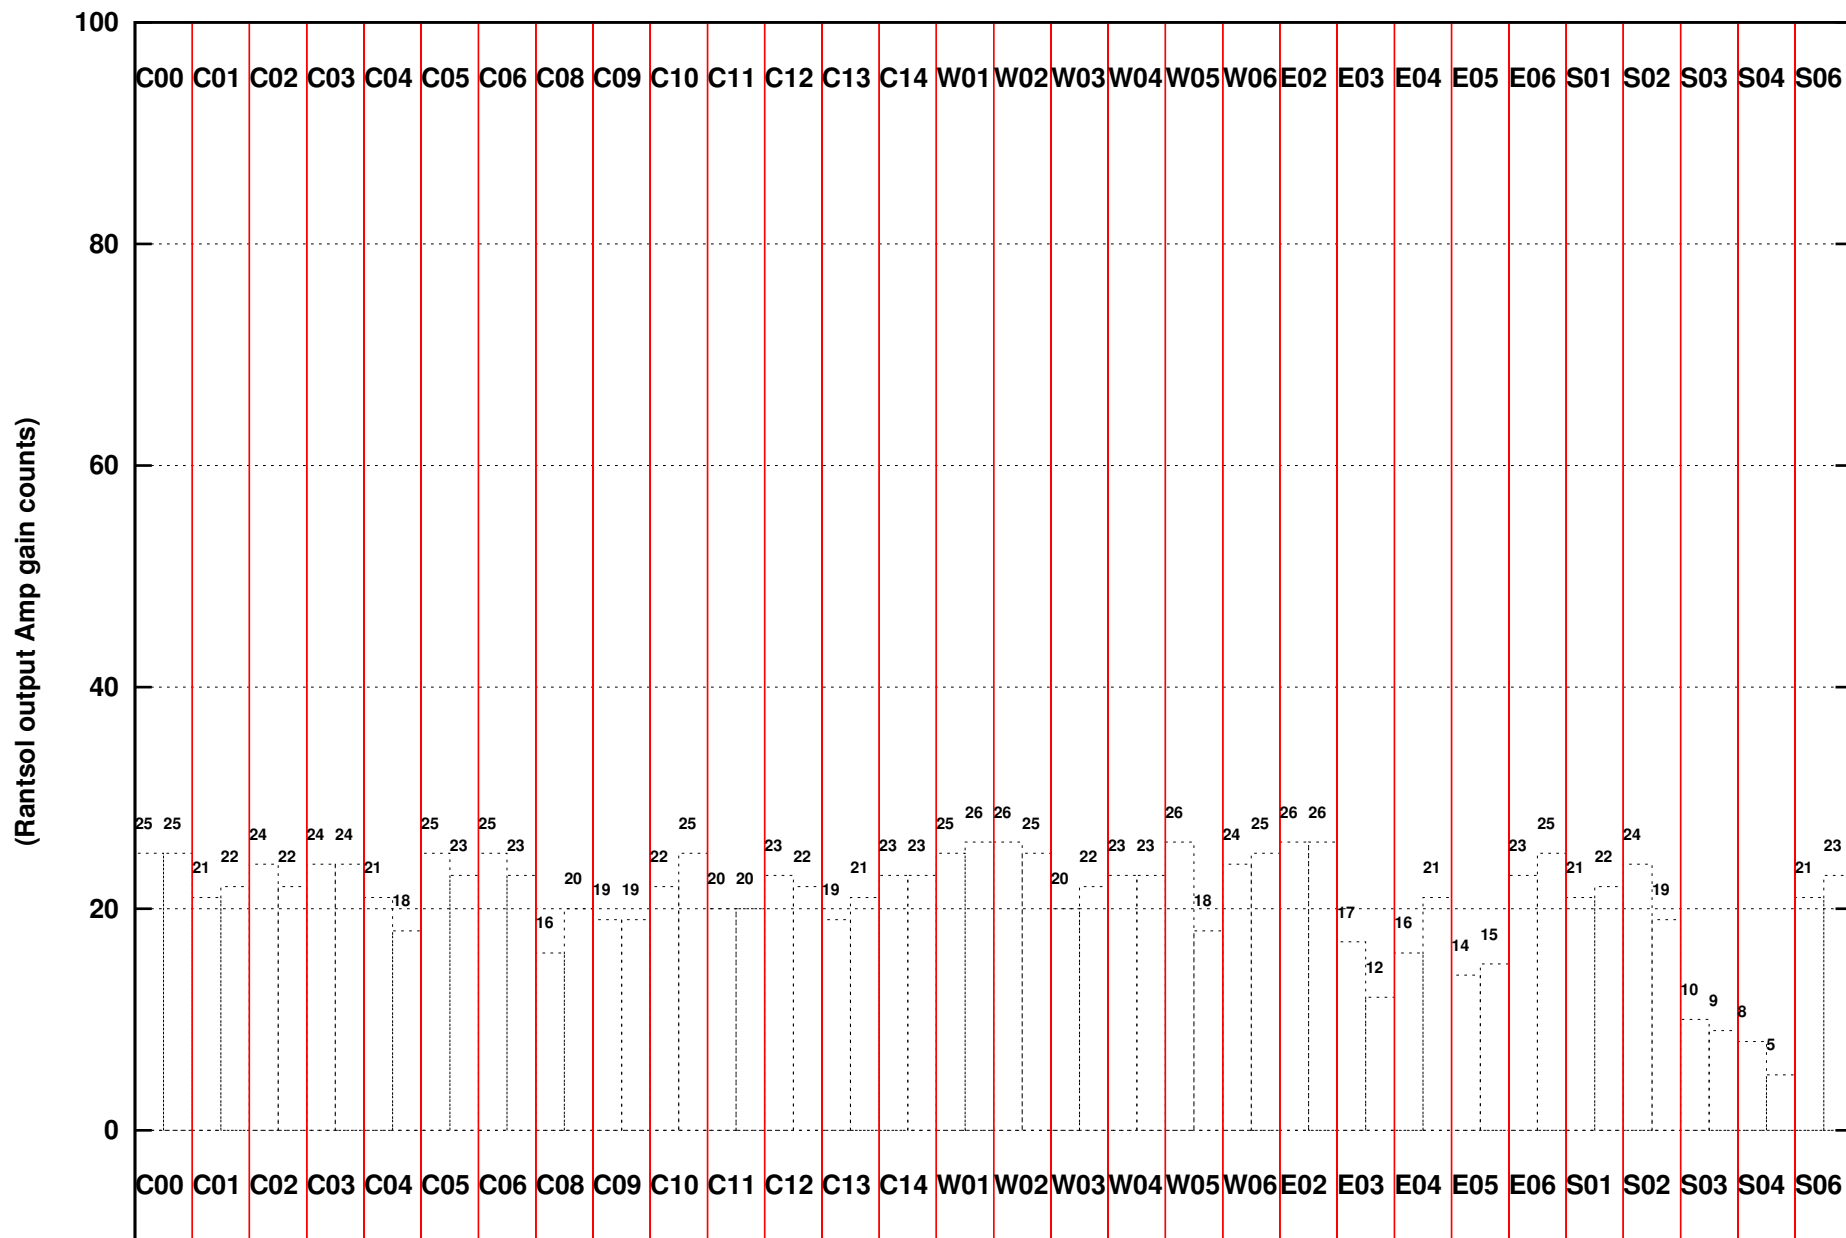

FRINGE STATUS (Rf:550.000,550.000 MHz., LO1:550.000,550.000 MHz., LO4/5:0.000,0.000 MHz.)

(File:/gwbifrddata1/10jul/44_018_10jul2023_b4_gwb.lta, scan:0, chan:1024, Src:J1609+2641, Date:10Jul2023 00:18:46)