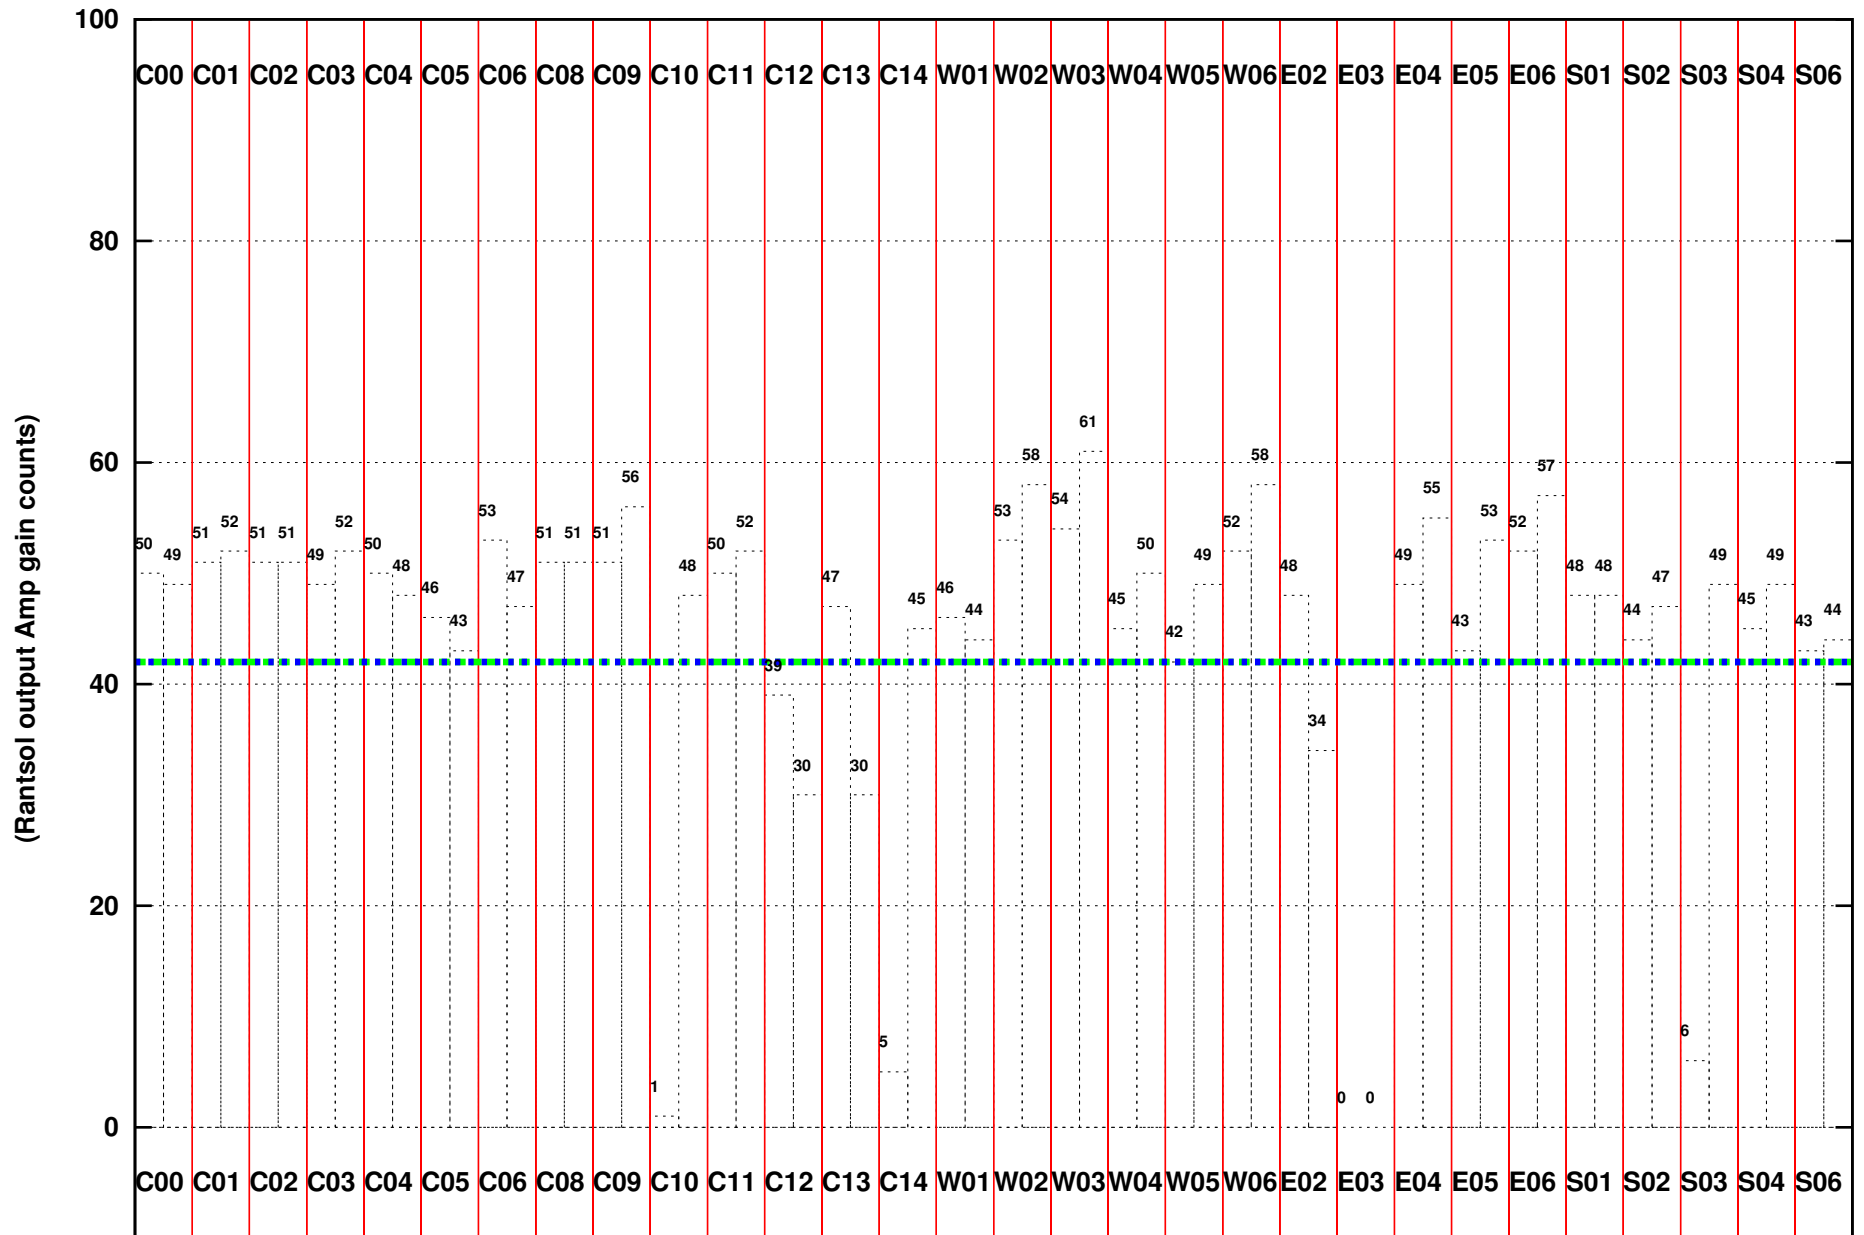

FRINGE STATUS (Rf:1460.000,1460.000 MHz., LO1:1460.000,1460.000 MHz., LO4/5:0.000,0.000 MHz.)

(File:/gwbifrddata1/10jul/44_018_10jul2023_b5_gwb.lta, scan:0, chan:1024, Src:3C286, Date:10Jul2023 17:11:17)