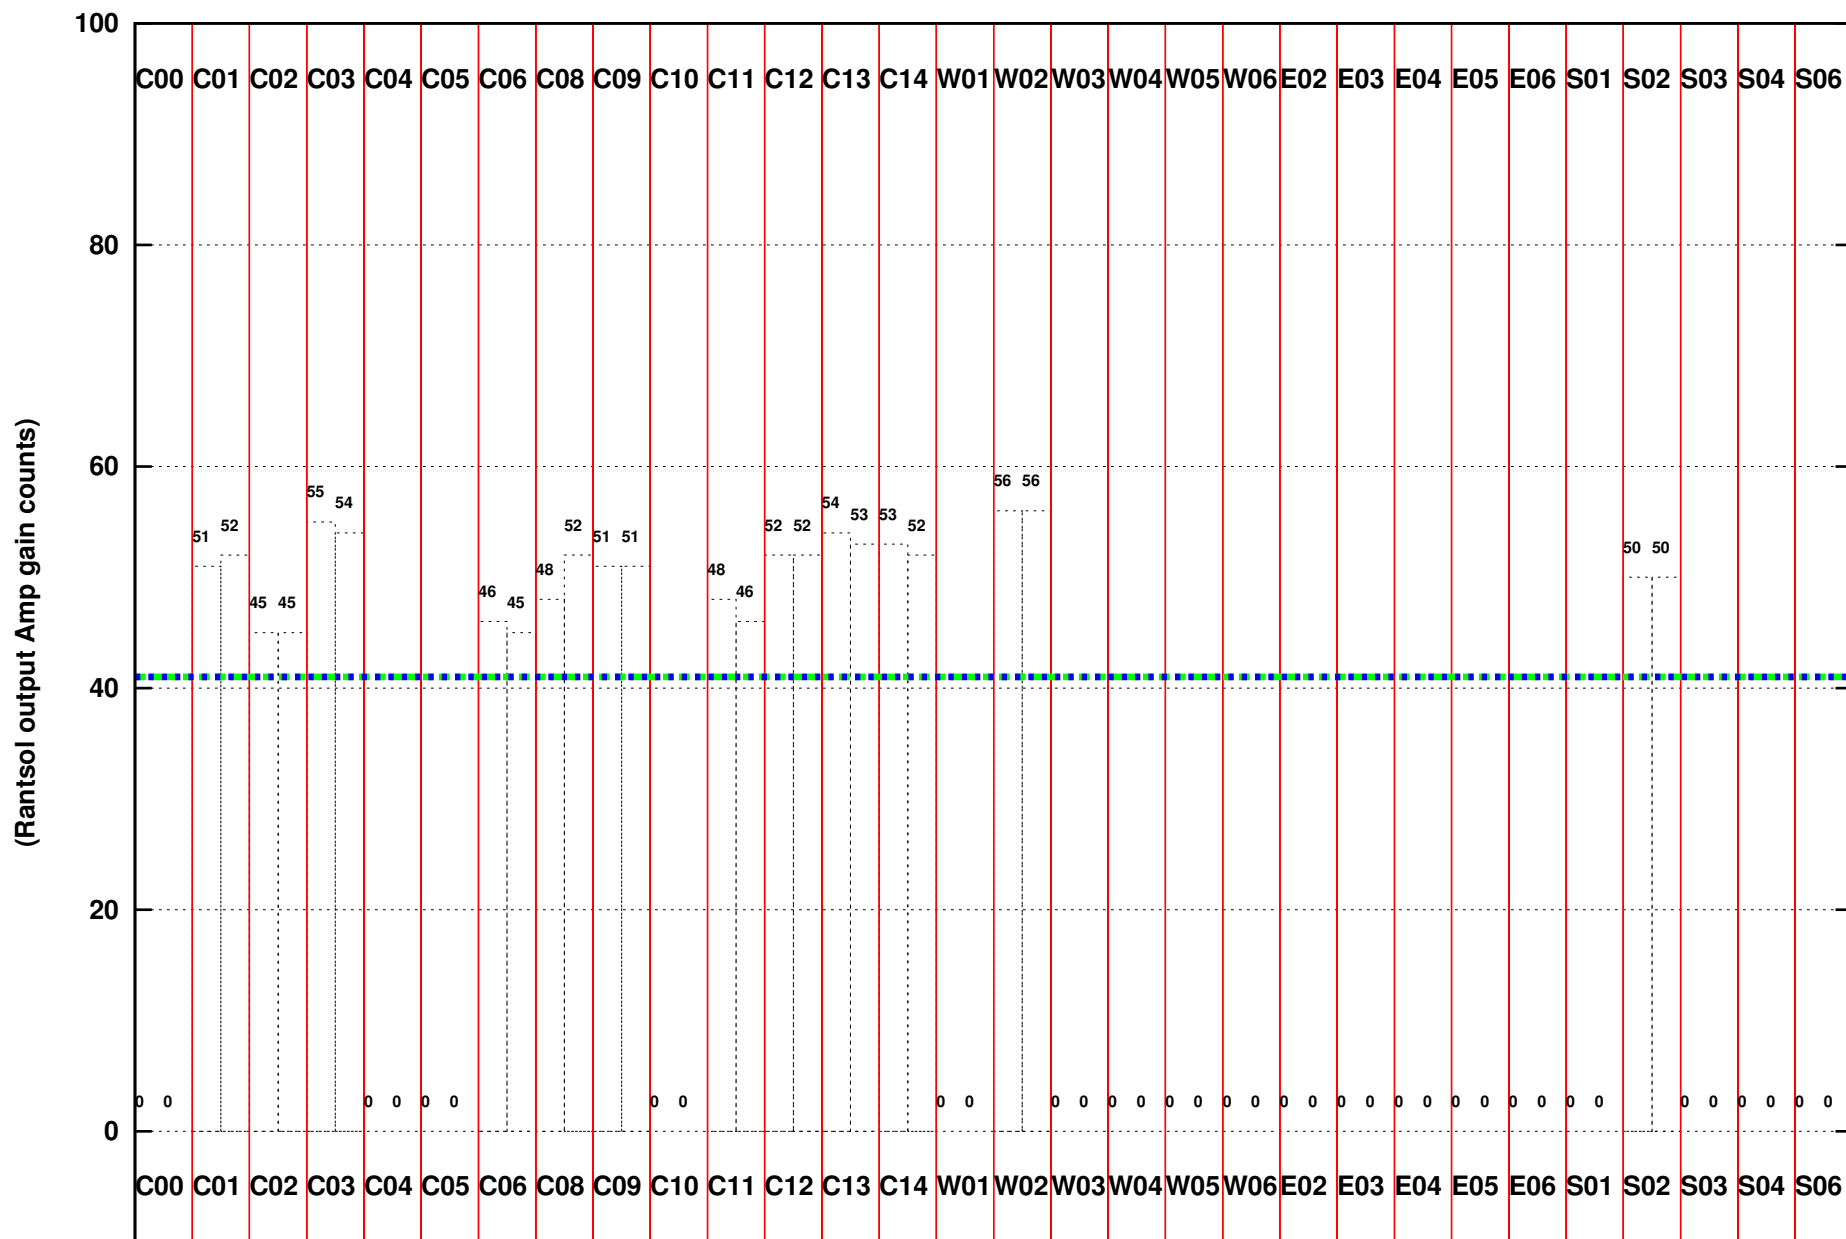

FRINGE STATUS (Rf:500.000,500.000 MHz., LO1:500.000,500.000 MHz., LO4/5:0.000,0.000 MHz.)

(File:/gwbifrddata1/11jul/44_035b_11jul2023_subar2_b3_gwb.lta, scan:1, chan:2048, Src:3C147, Date:11Jul2023 12:01:29)