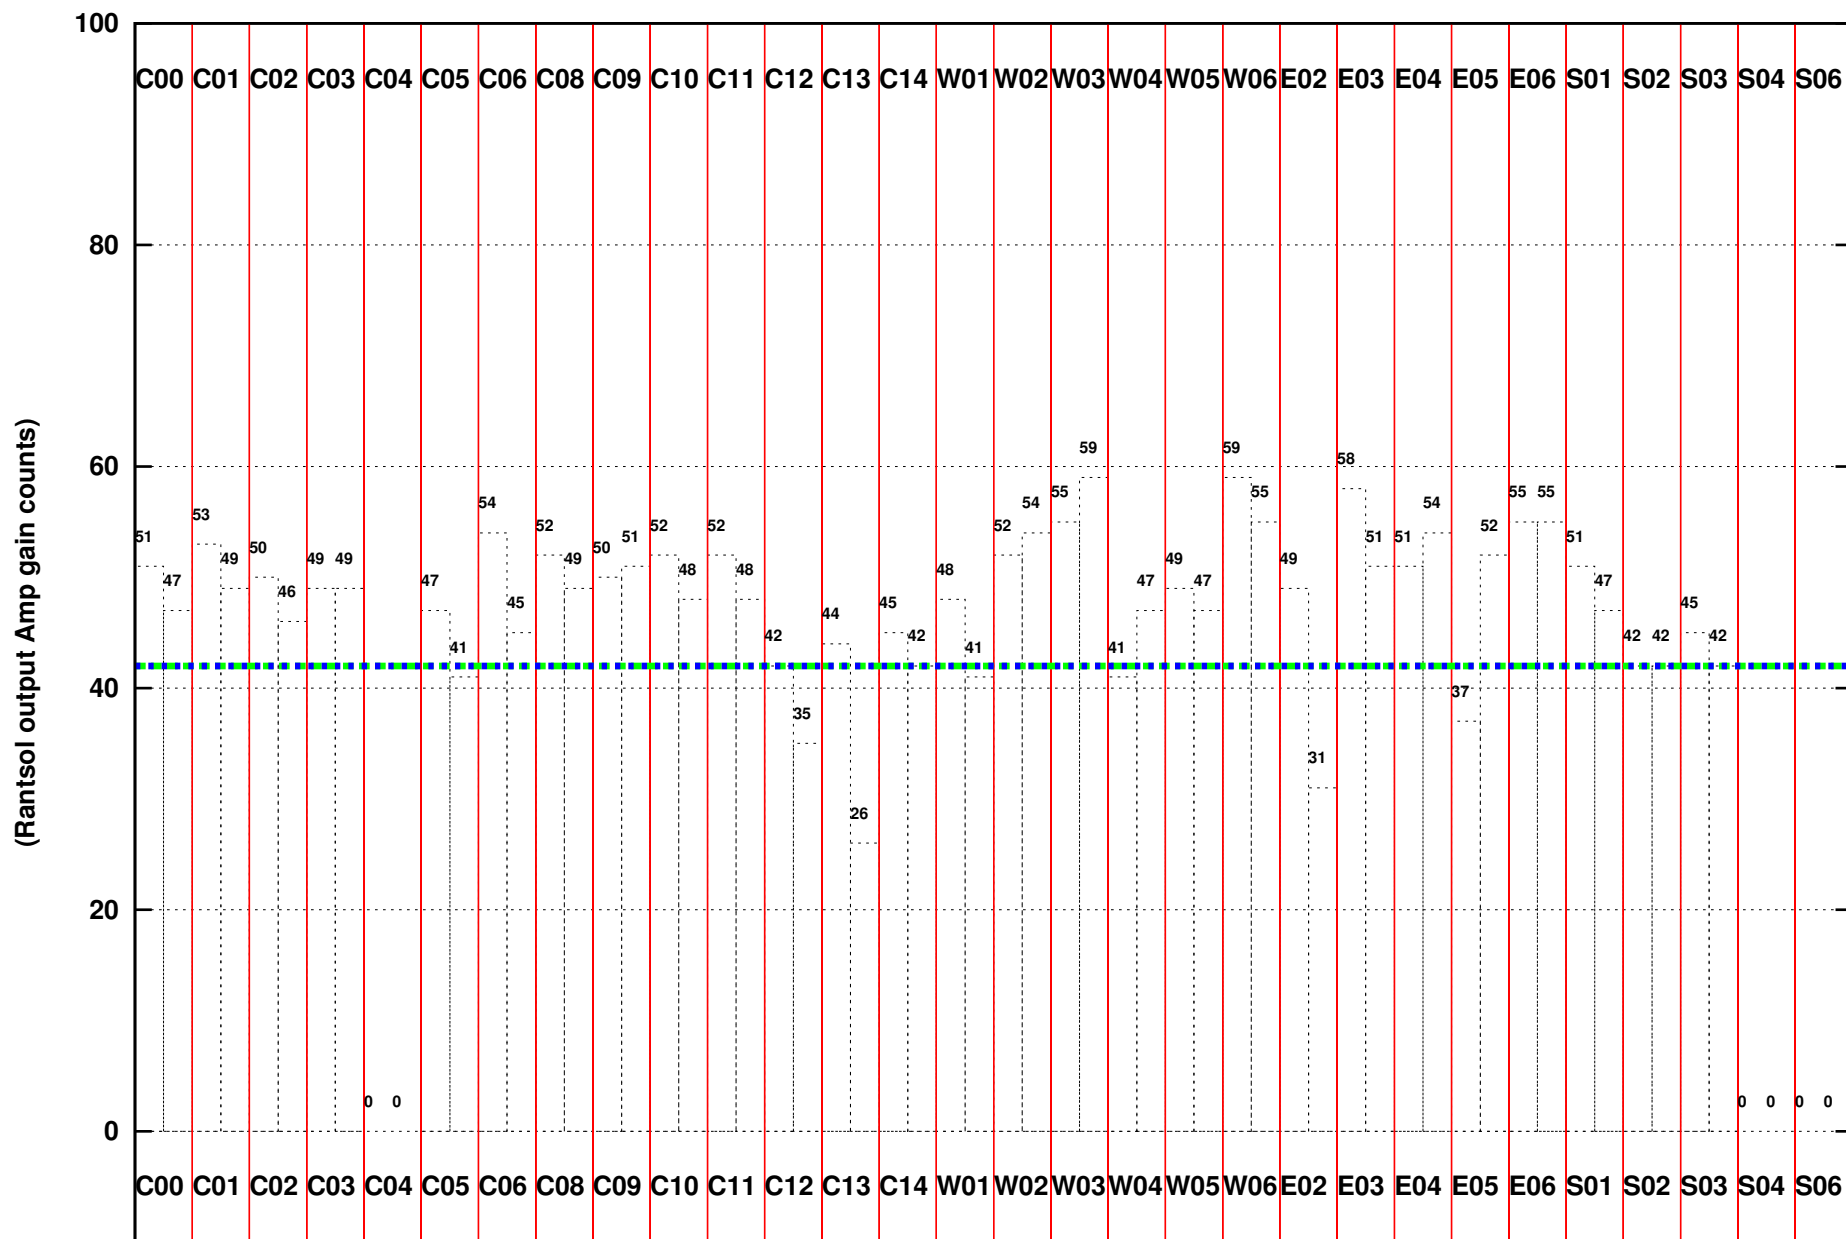

FRINGE STATUS (Rf:1460.000,1460.000 MHz., LO1:1460.000,1460.000 MHz., LO4/5:0.000,0.000 MHz.)

(File:/gwbifrddata1/11jul/44_058_11jul2023_b5_gwb.lta, scan:0, chan:4096, Src:3C286, Date:11Jul2023 15:10:10)