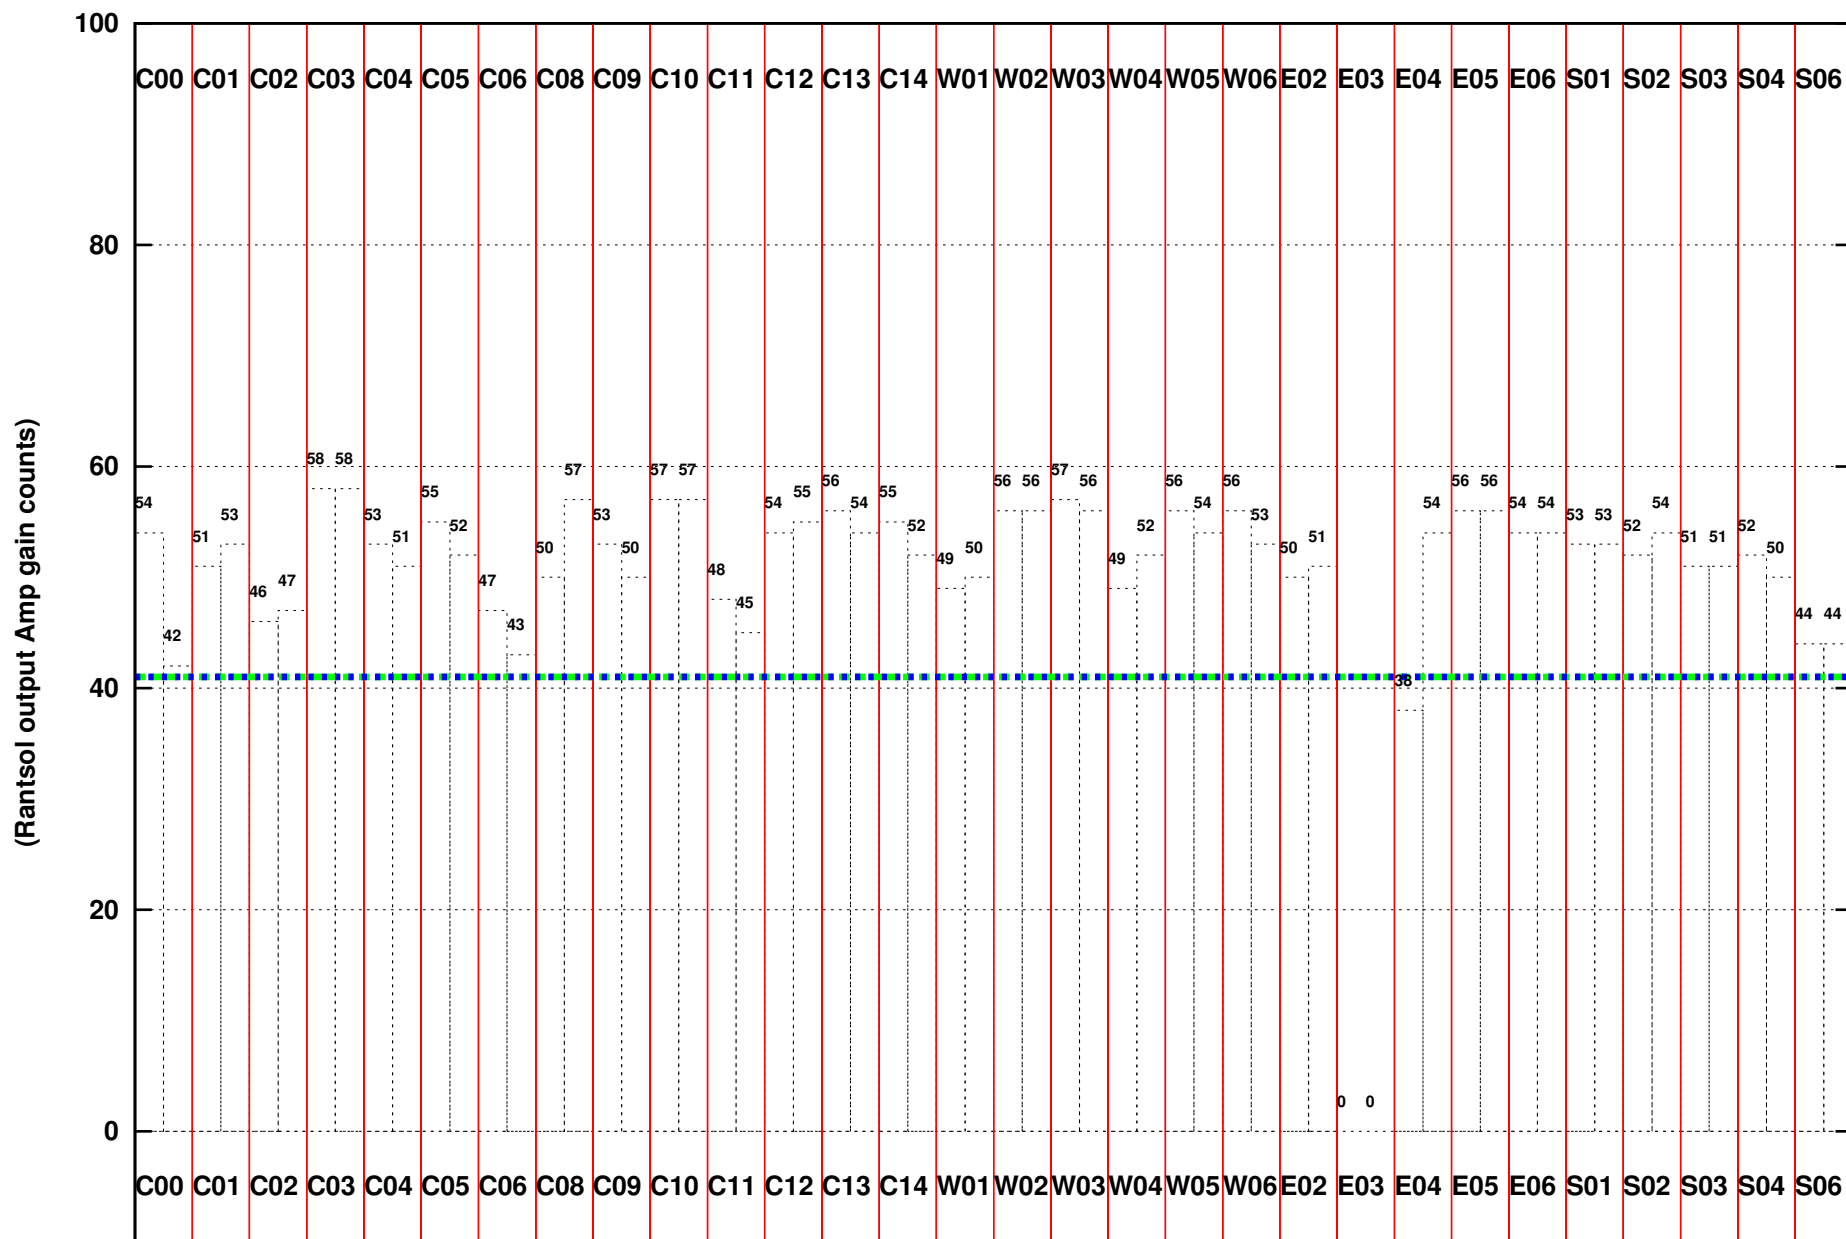

FRINGE STATUS (Rf:500.000,500.000 MHz., LO1:500.000,500.000 MHz., LO4/5:0.000,0.000 MHz.)

( File:/gwbifrddata2/11jul/44\_104\_11jul2023\_b3\_gwb.lta, scan:0, chan:2048, Src:3C286, Date:11Jul2023 23:48:19)