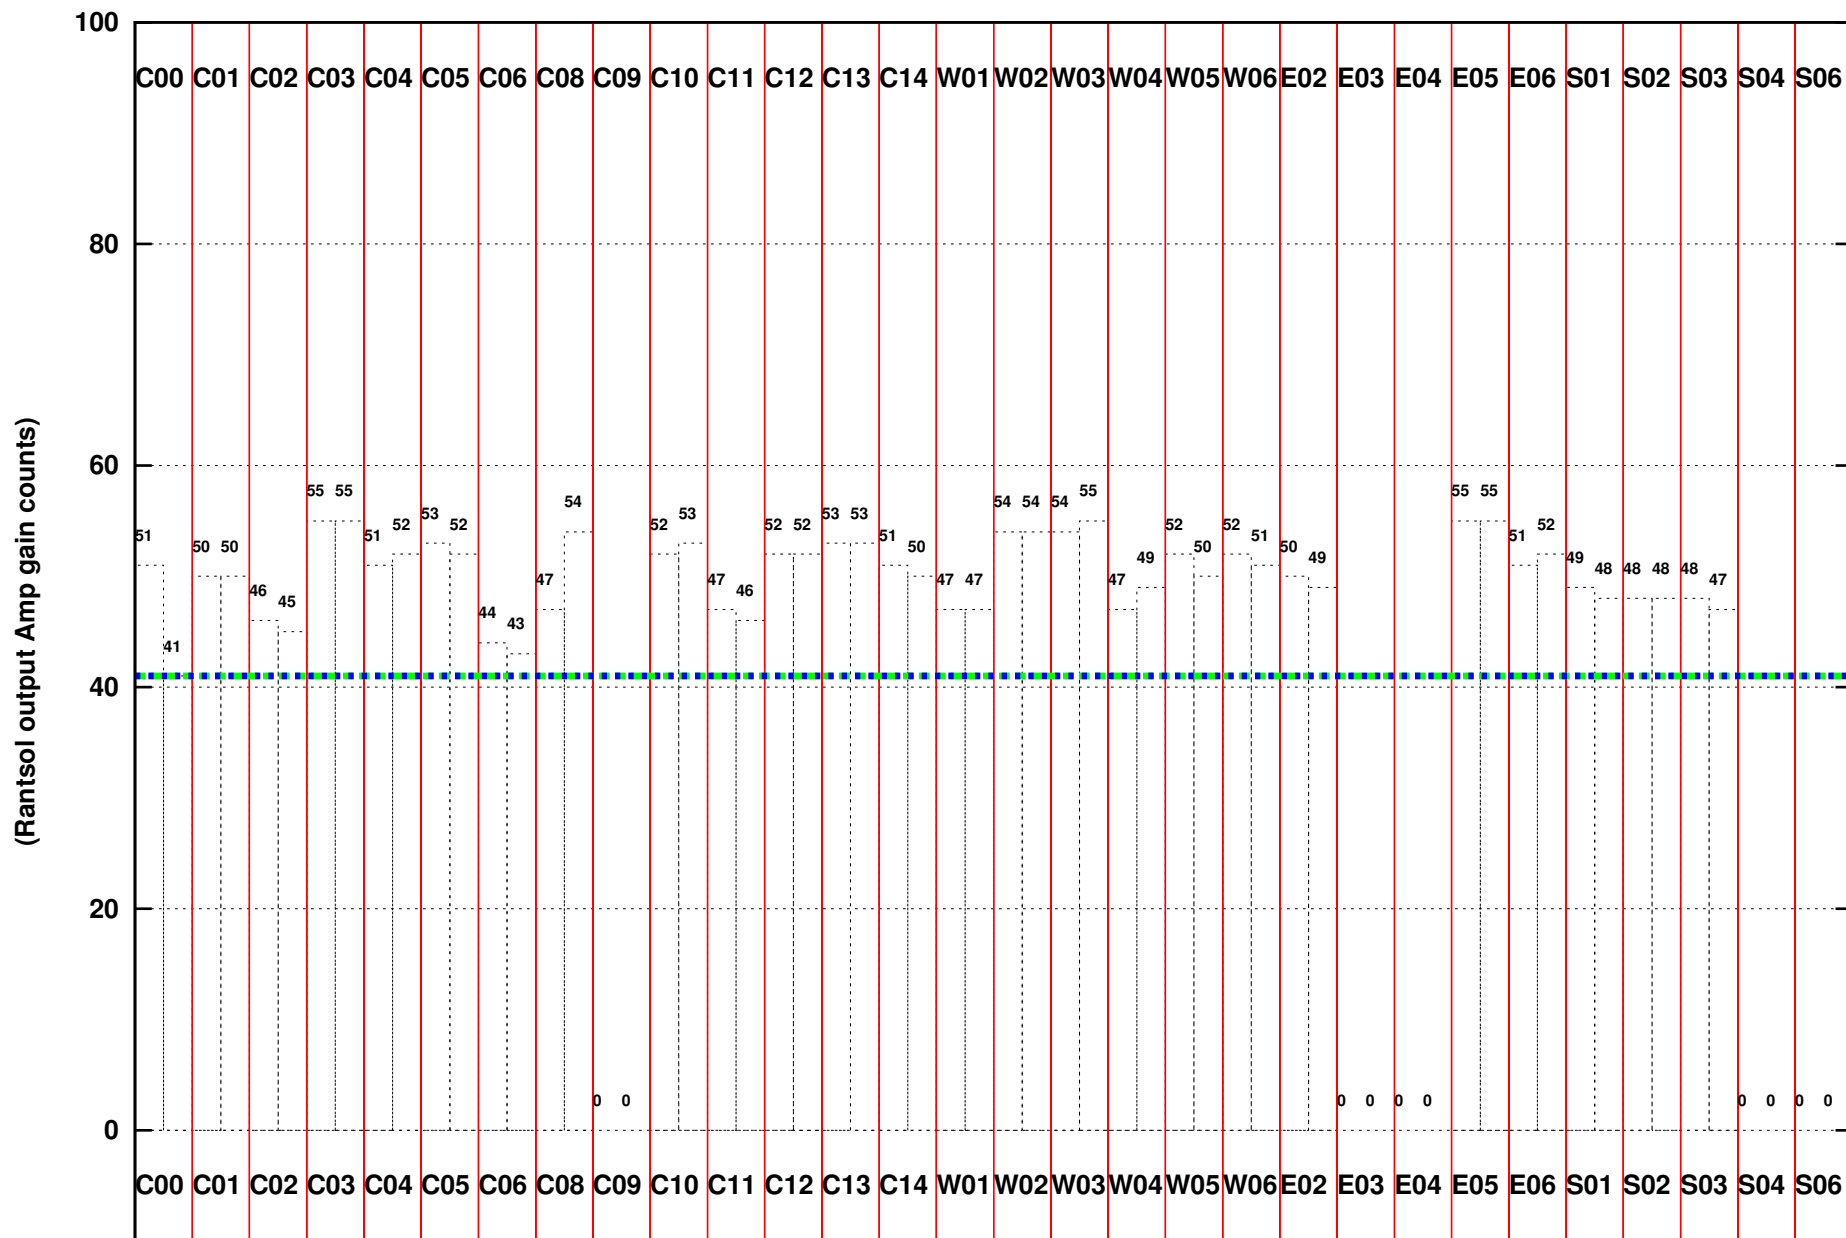

FRINGE STATUS (Rf:500.000,500.000 MHz., LO1:500.000,500.000 MHz., LO4/5:0.000,0.000 MHz.)

(File:/gwbifrddata1/14jul/44_094_14jul2023_b3_gwb.lta, scan:0, chan:1024, Src:3C147, Date:14Jul2023 13:15:49)