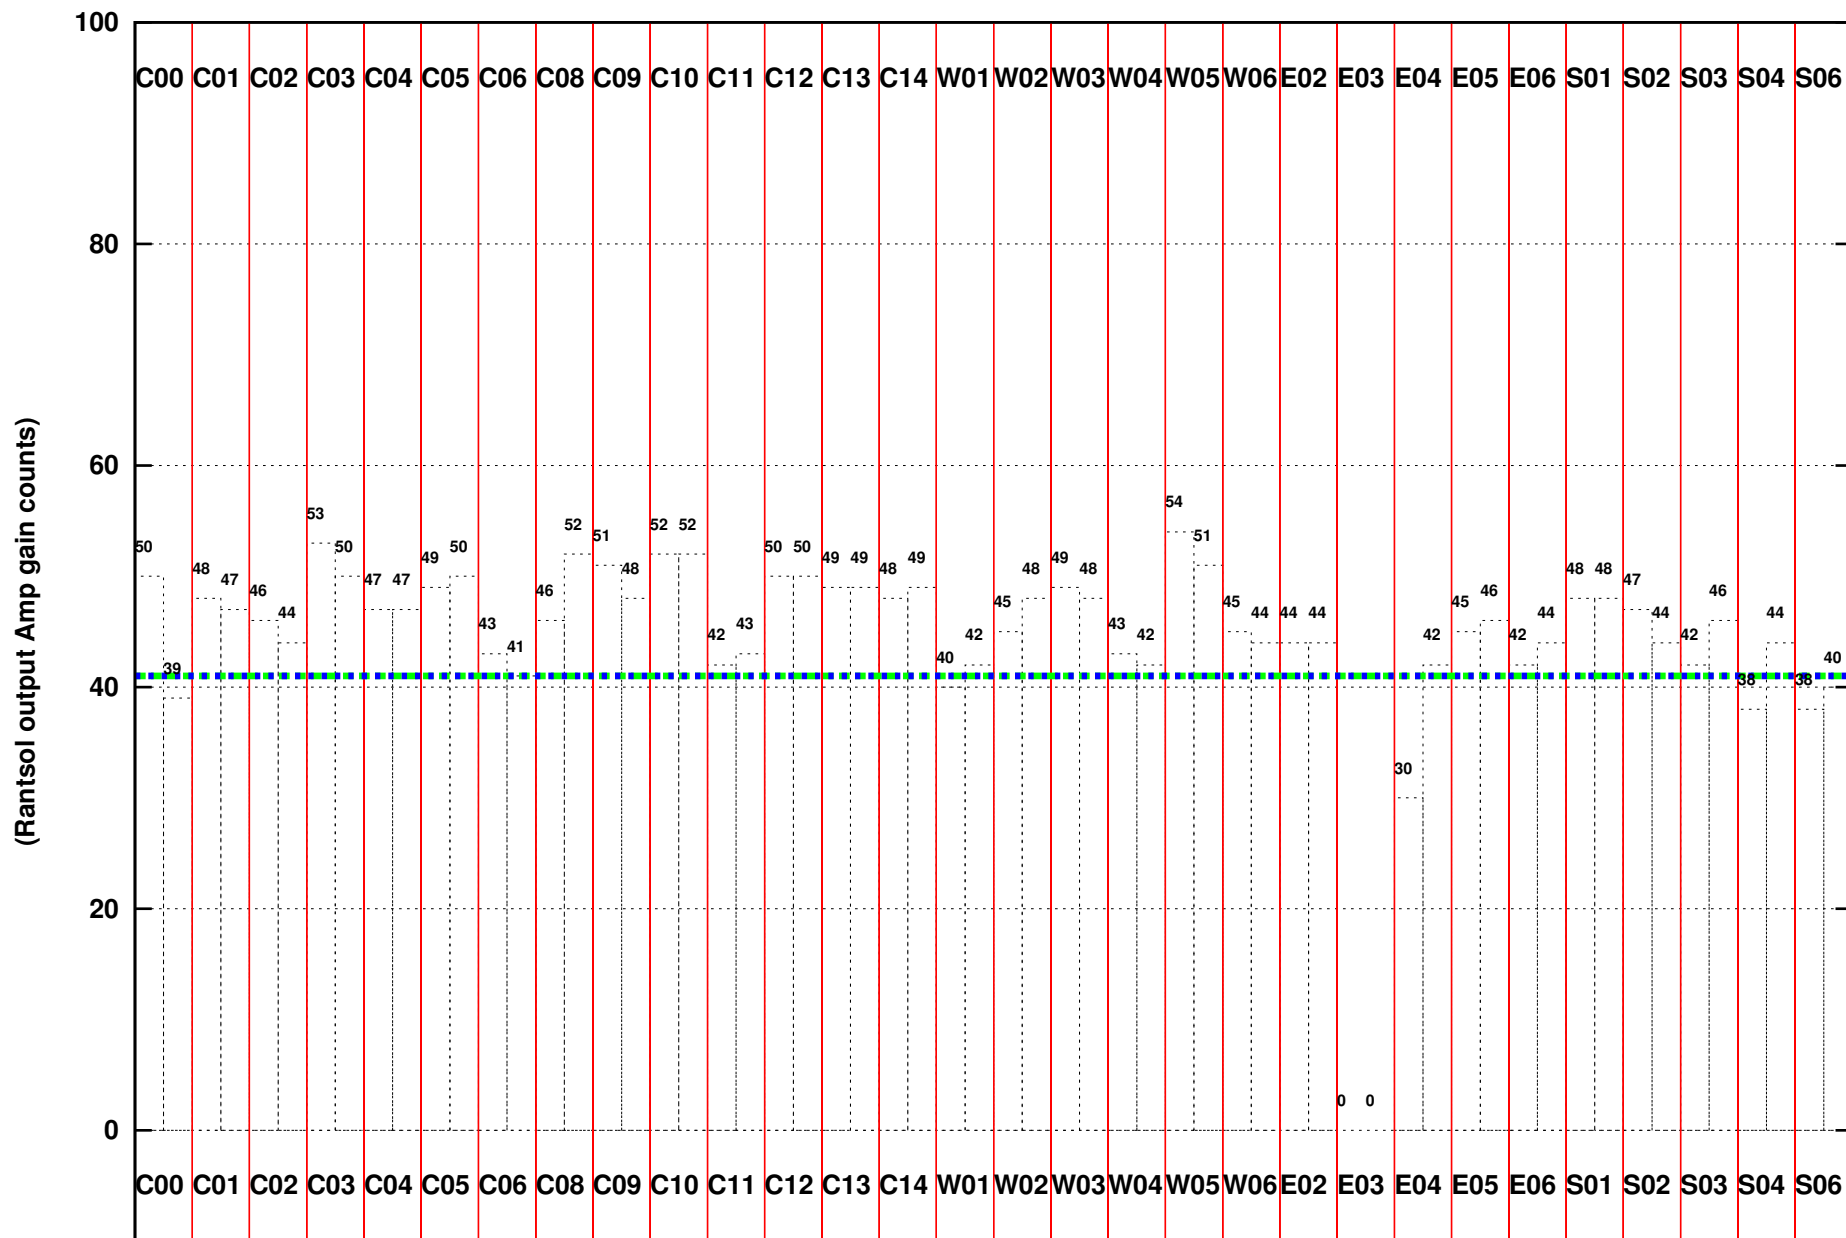

FRINGE STATUS (Rf:500.000,500.000 MHz., LO1:500.000,500.000 MHz., LO4/5:0.000,0.000 MHz.)

( File:/gwbifrddata2/14jul/44\_050\_14jul2023\_b3\_gwb.lta, scan:1, chan:512, Src:3C286, Date:14Jul2023 17:22:24)