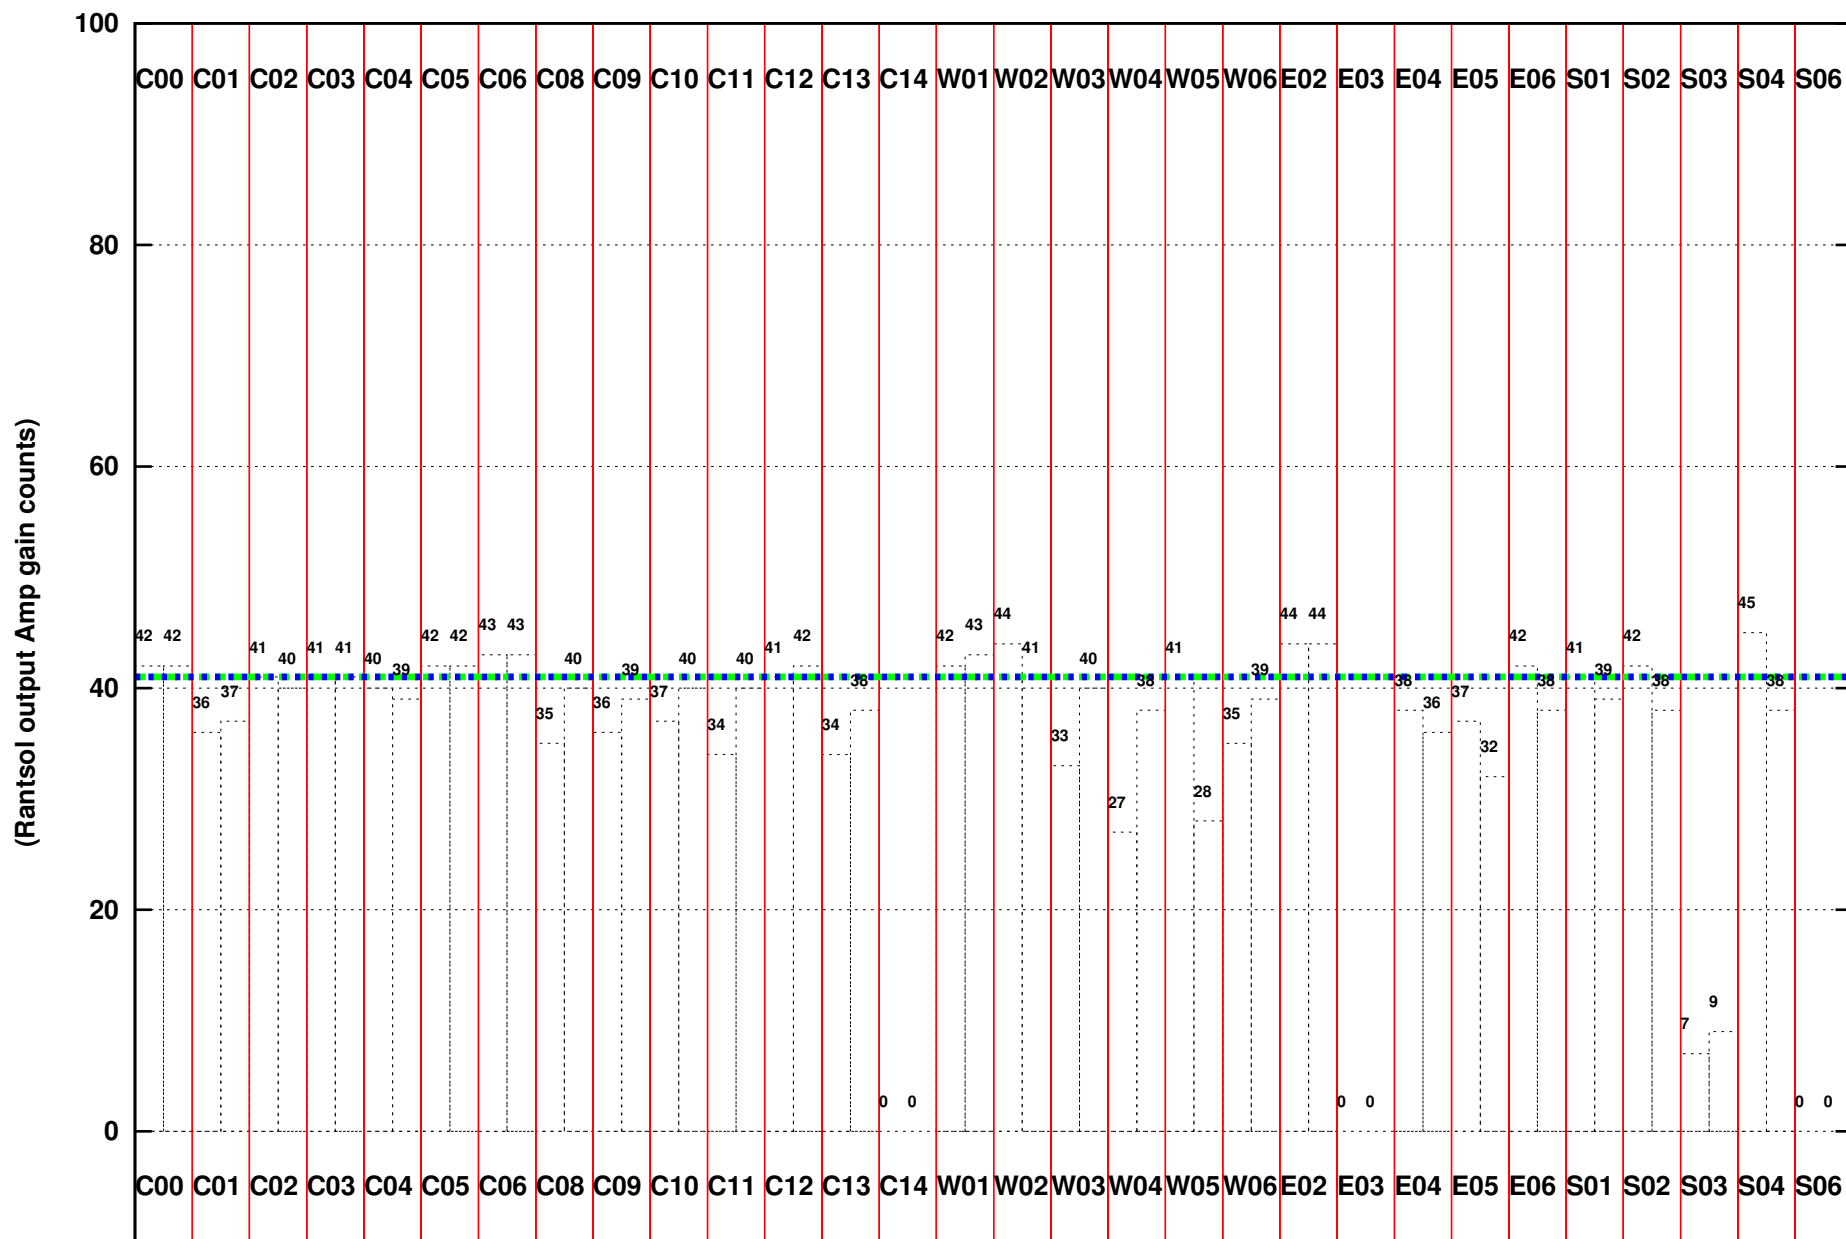

FRINGE STATUS (Rf:550.000,550.000 MHz., LO1:550.000,550.000 MHz., LO4/5:0.000,0.000 MHz.)

(File:/gwbifrddata2/15jul/44_094_15jul2023_b4_gwb.lta, scan:0, chan:1024, Src:3C147, Date:15Jul2023 13:00:26)