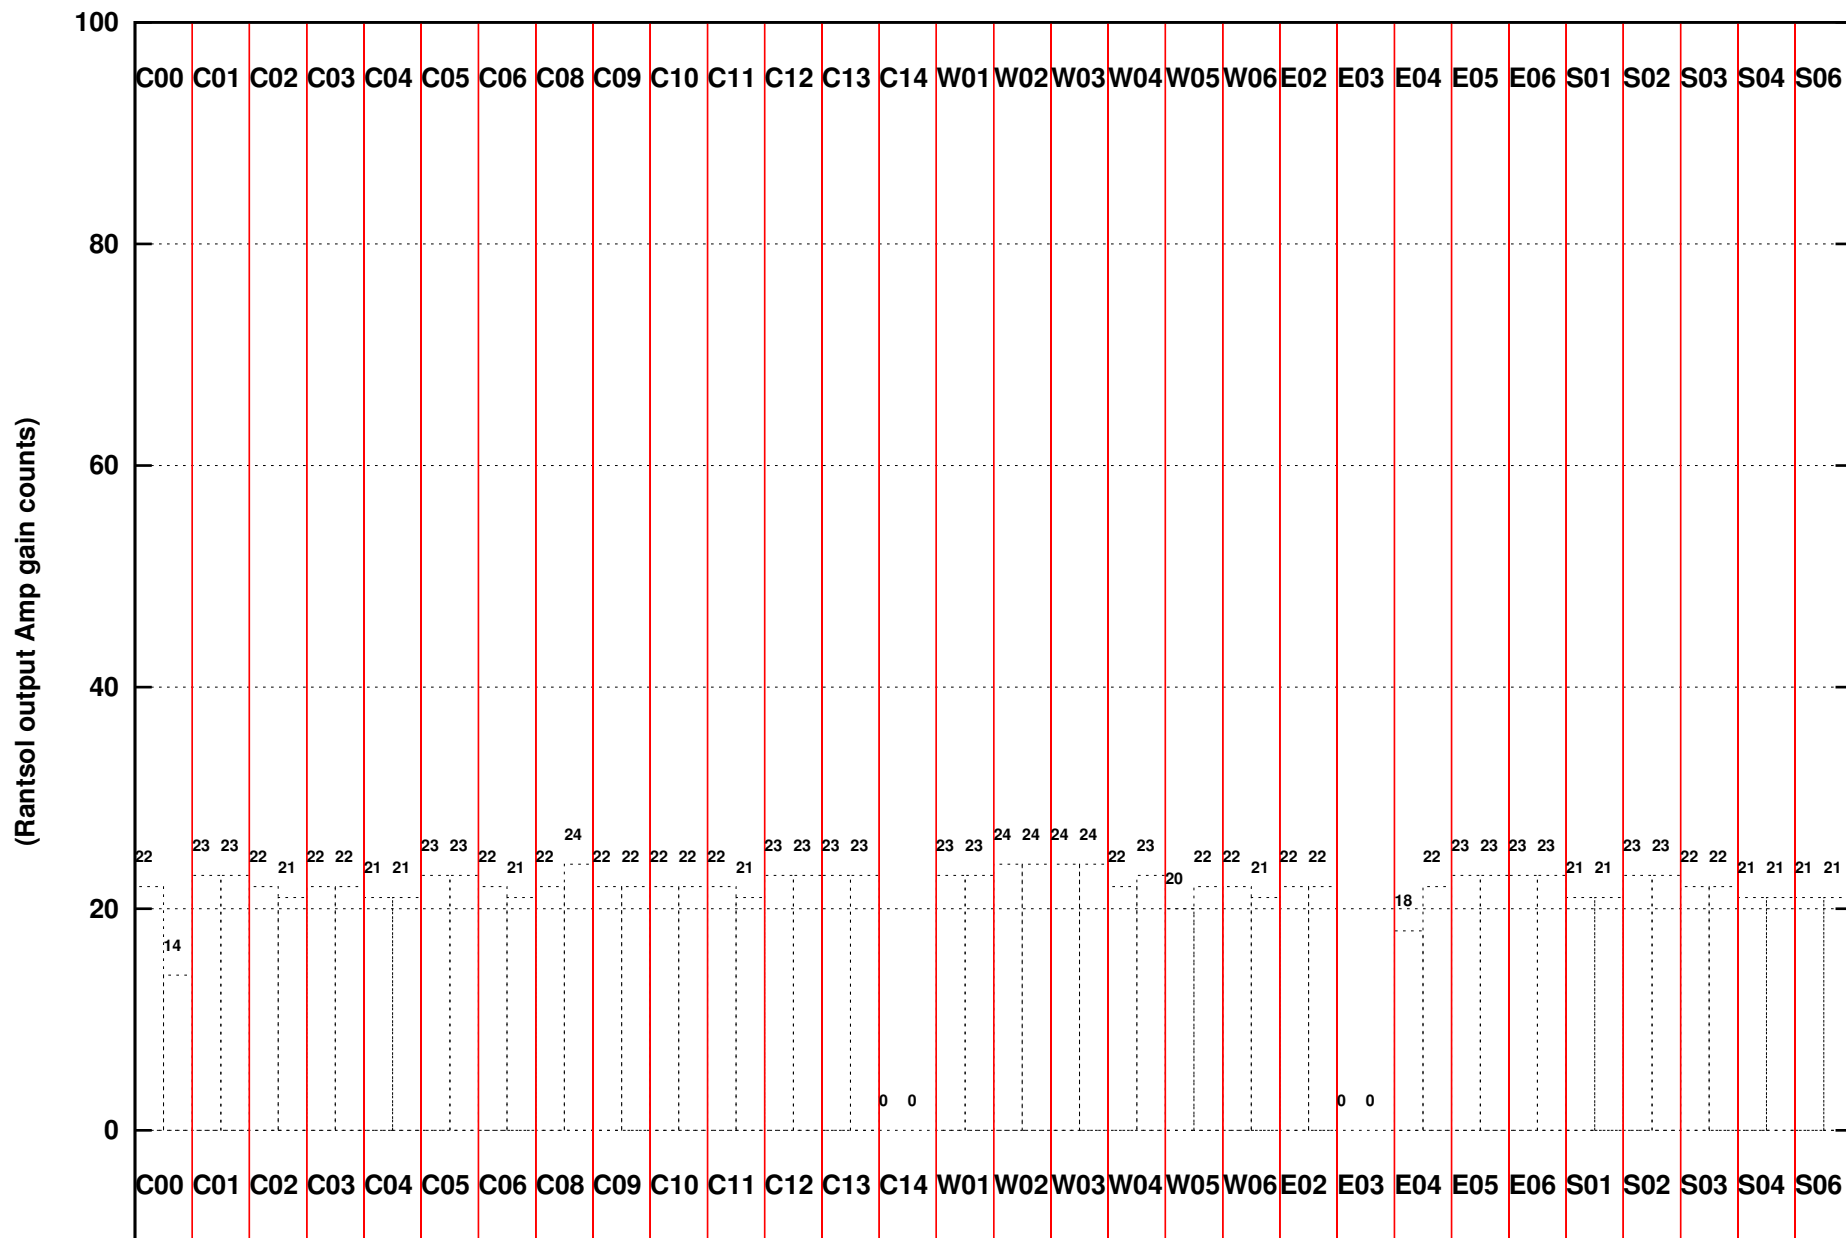

FRINGE STATUS (Rf:500.000,500.000 MHz., LO1:500.000,500.000 MHz., LO4/5:0.000,0.000 MHz.)

(File:/gwbifrddata2/17jul/44_015_17jul2023_b3_gwb.lta, scan:0, chan:2048, Src:1822-096, Date:17Jul2023 00:32:31)