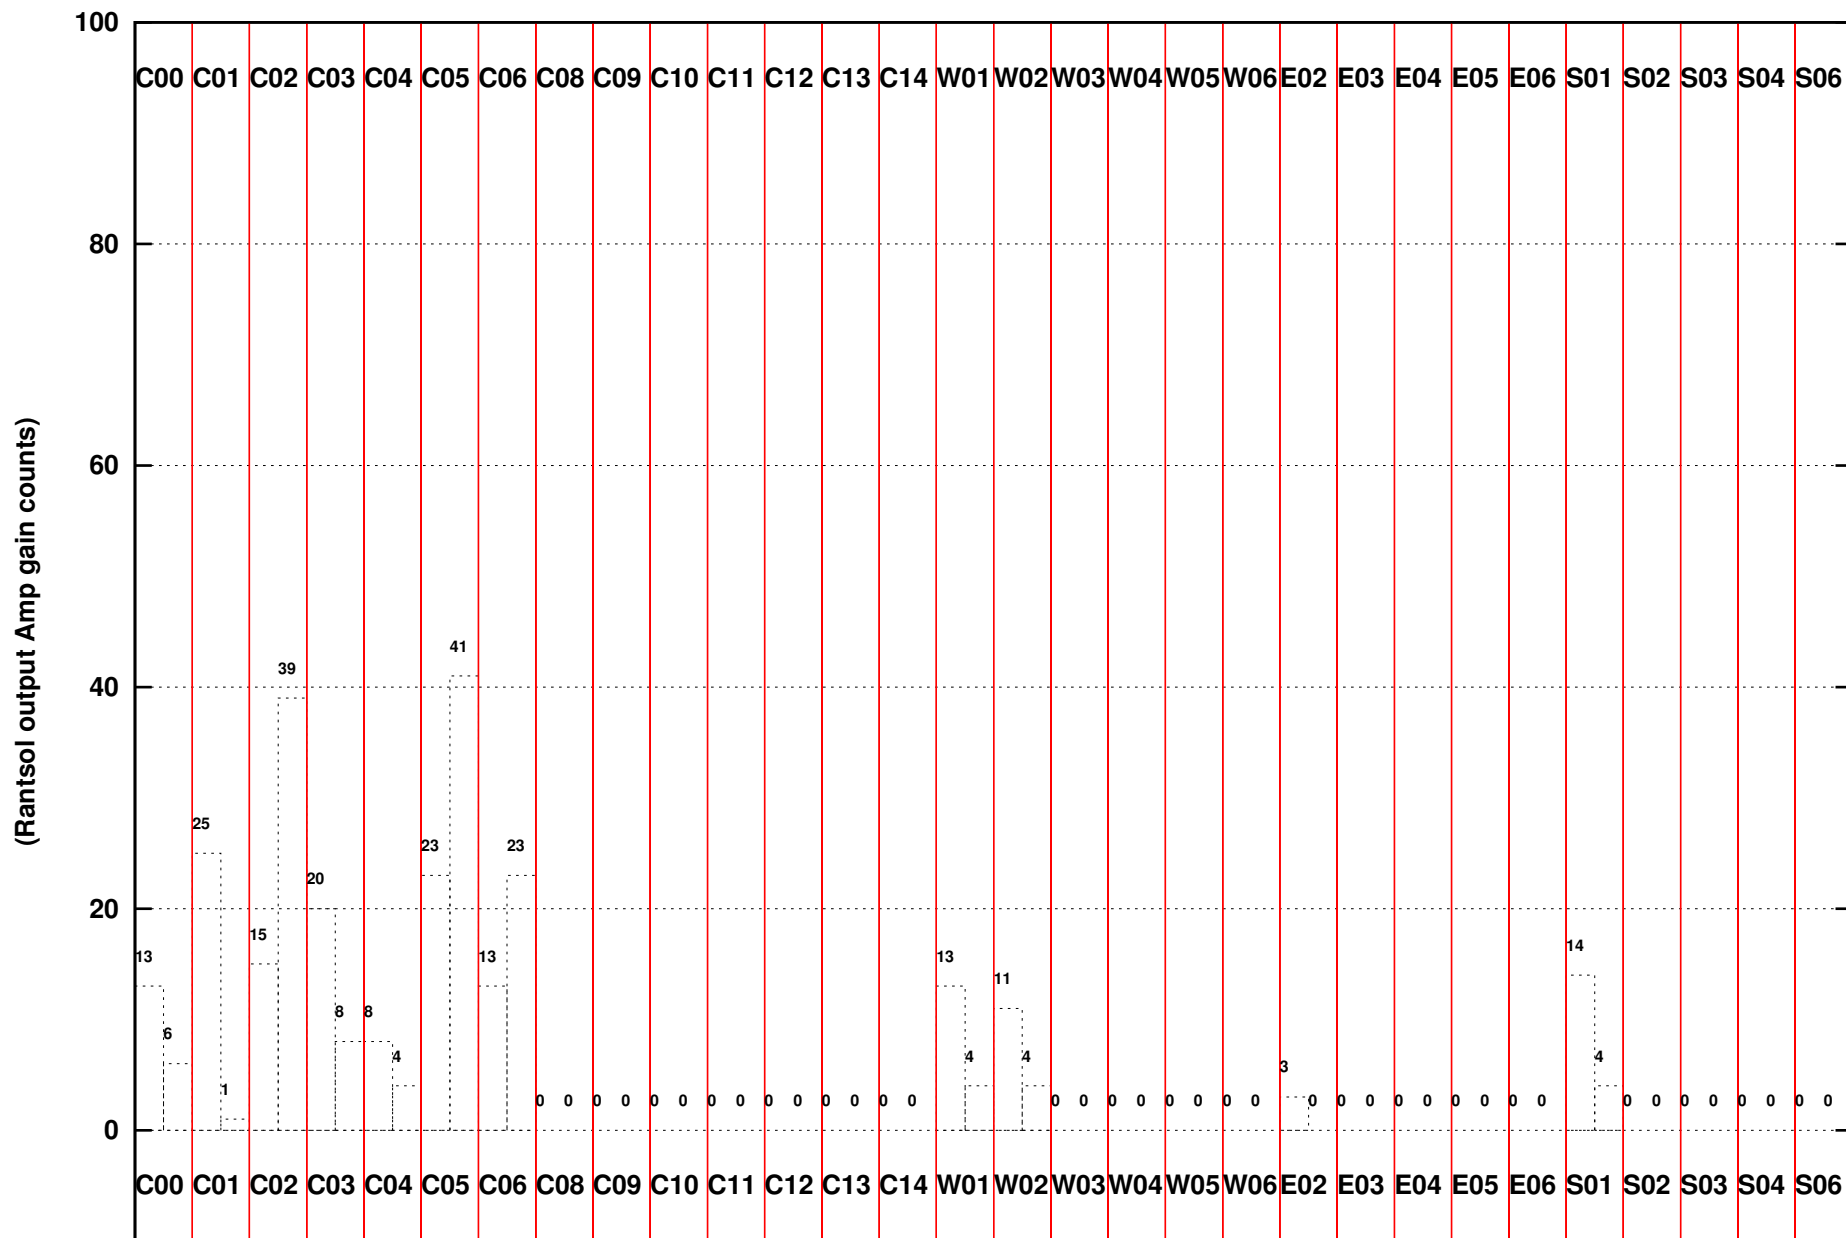

FRINGE STATUS (Rf:500.000,500.000 MHz., LO1:500.000,500.000 MHz., LO4/5:0.000,0.000 MHz.)

( File:/gwbifrddata2/17jul/44\_081a\_17jul2023\_subar1\_b3\_gwb.lta, scan:0, chan:2048, Src:2052+365, Date:17Jul2023 03:42:21)