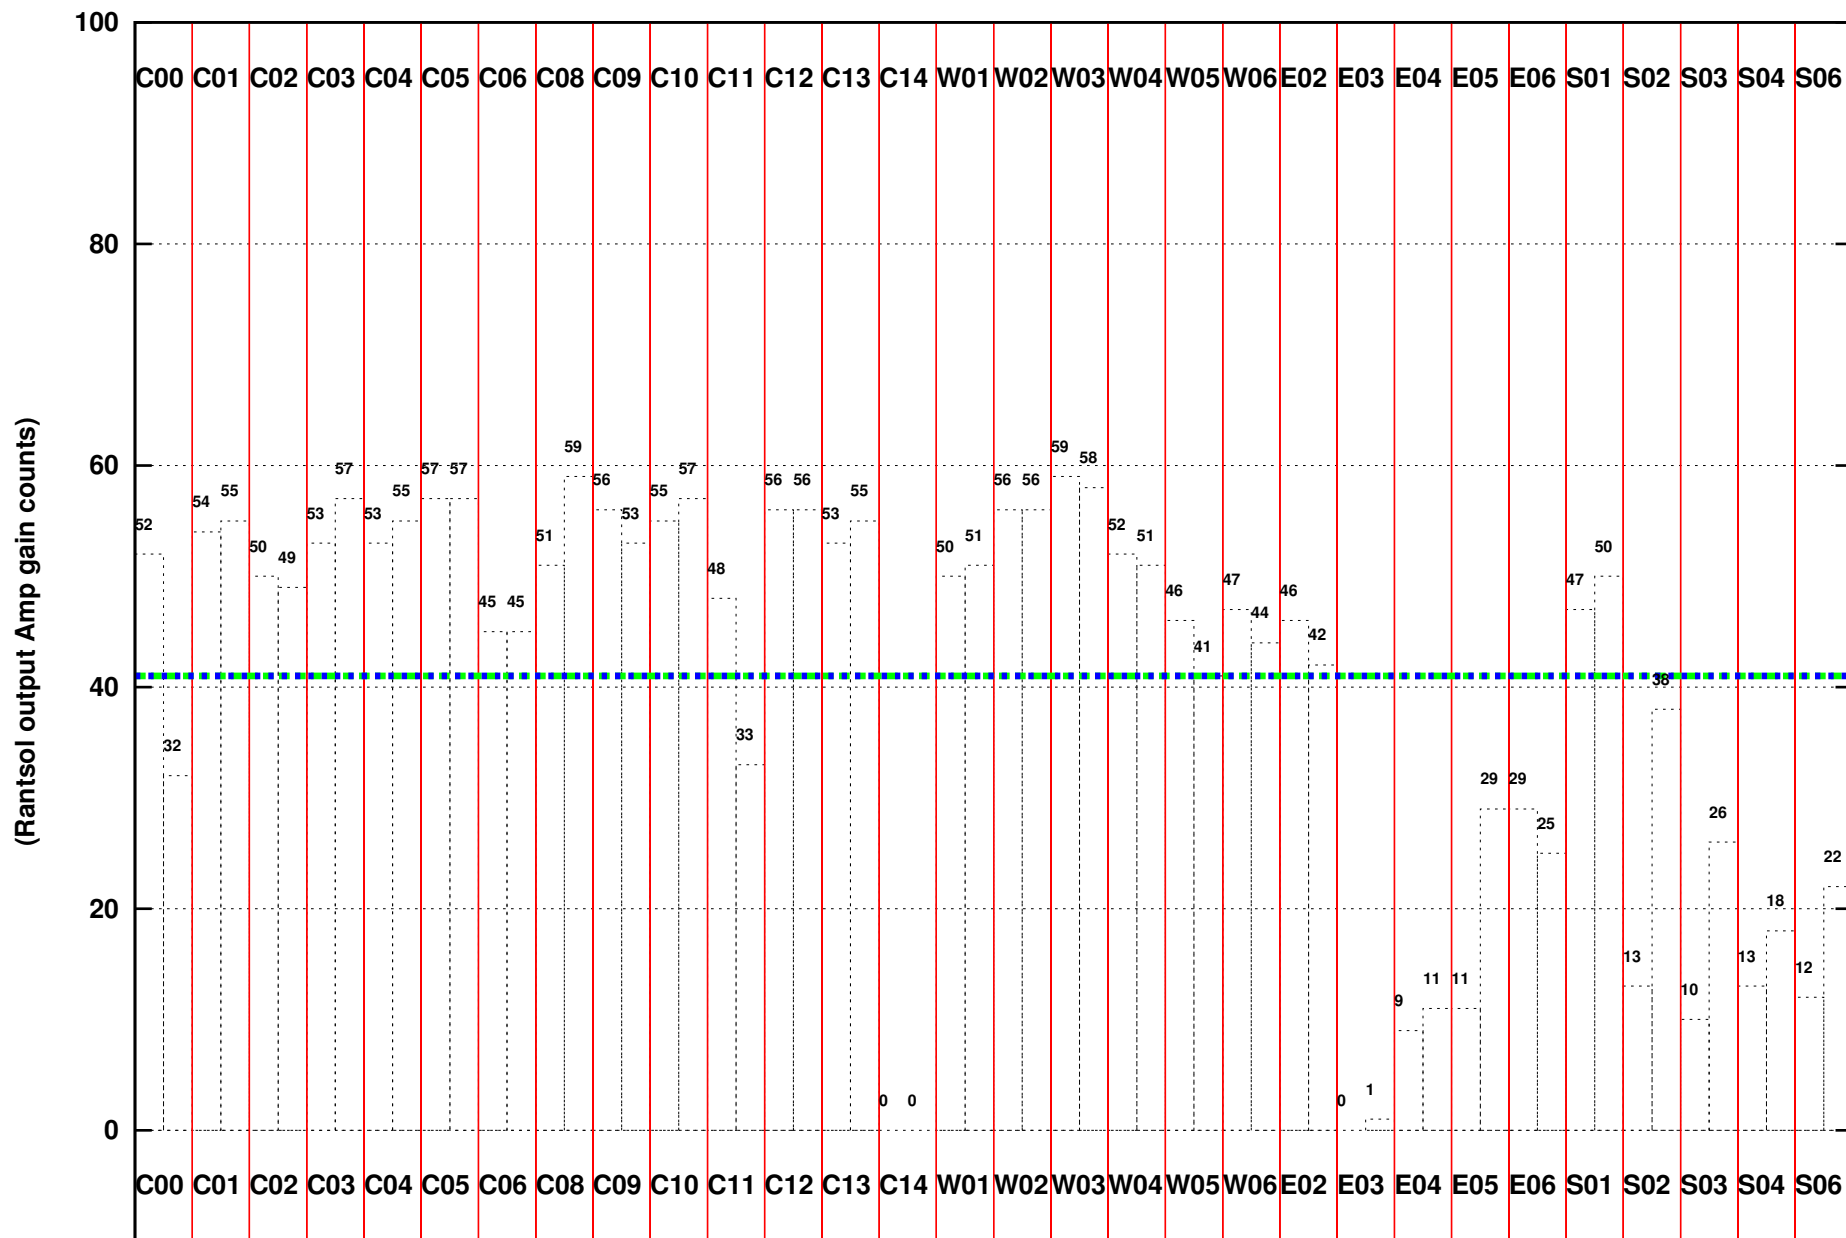

FRINGE STATUS (Rf:500.000,500.000 MHz., LO1:500.000,500.000 MHz., LO4/5:0.000,0.000 MHz.)

(File:/gwbifdata2/17jul/ddtc286_17jul2023_b3_gwb.lta, scan:0, chan:1024, Src:3C147, Date:17Jul2023 05:18:18)